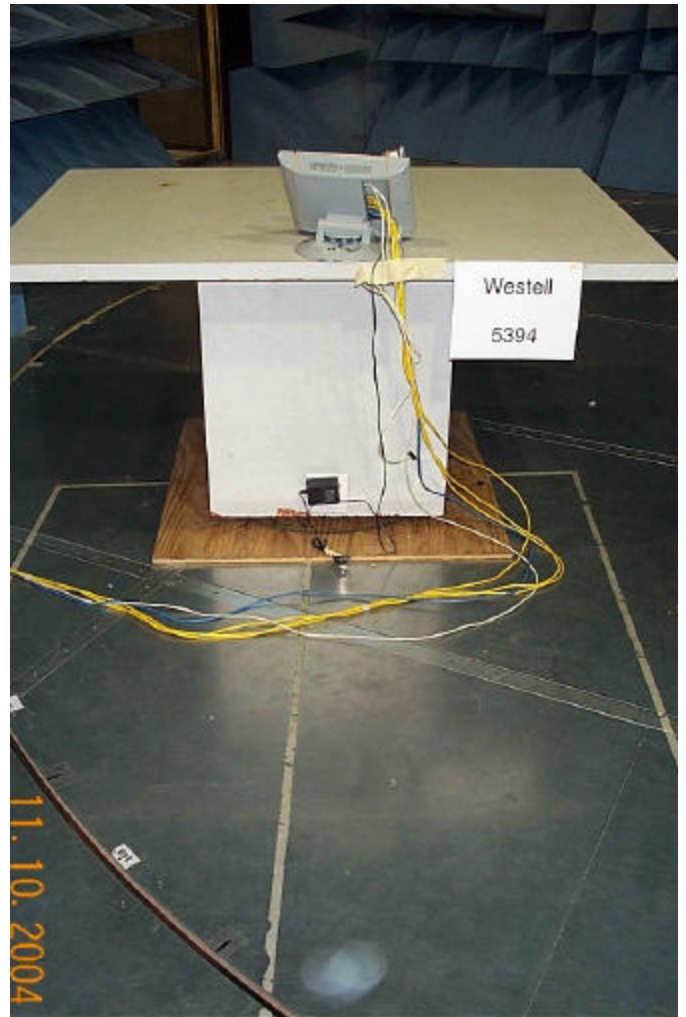

Test Setup Photographs

FCC ID: CH8A90VZ10XX06

Photographs of Radiated Emissions Test Setup

Handset and Base Unit

Photograph of Conducted Emissions Test Setup

There are also setup photographs in the test reports.