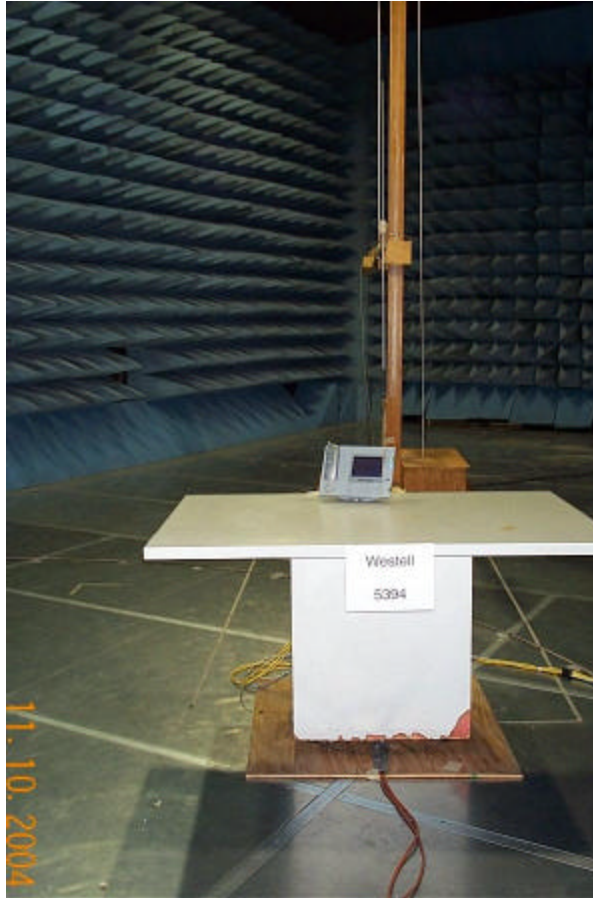

Test Setup Photographs

FCC ID: CH8A90VZ10XX06

Photographs of Radiated Emissions Test Setup

Handset and Base Unit

Photograph of Conducted Emissions Test Setup

There are also setup photographs in the test reports.