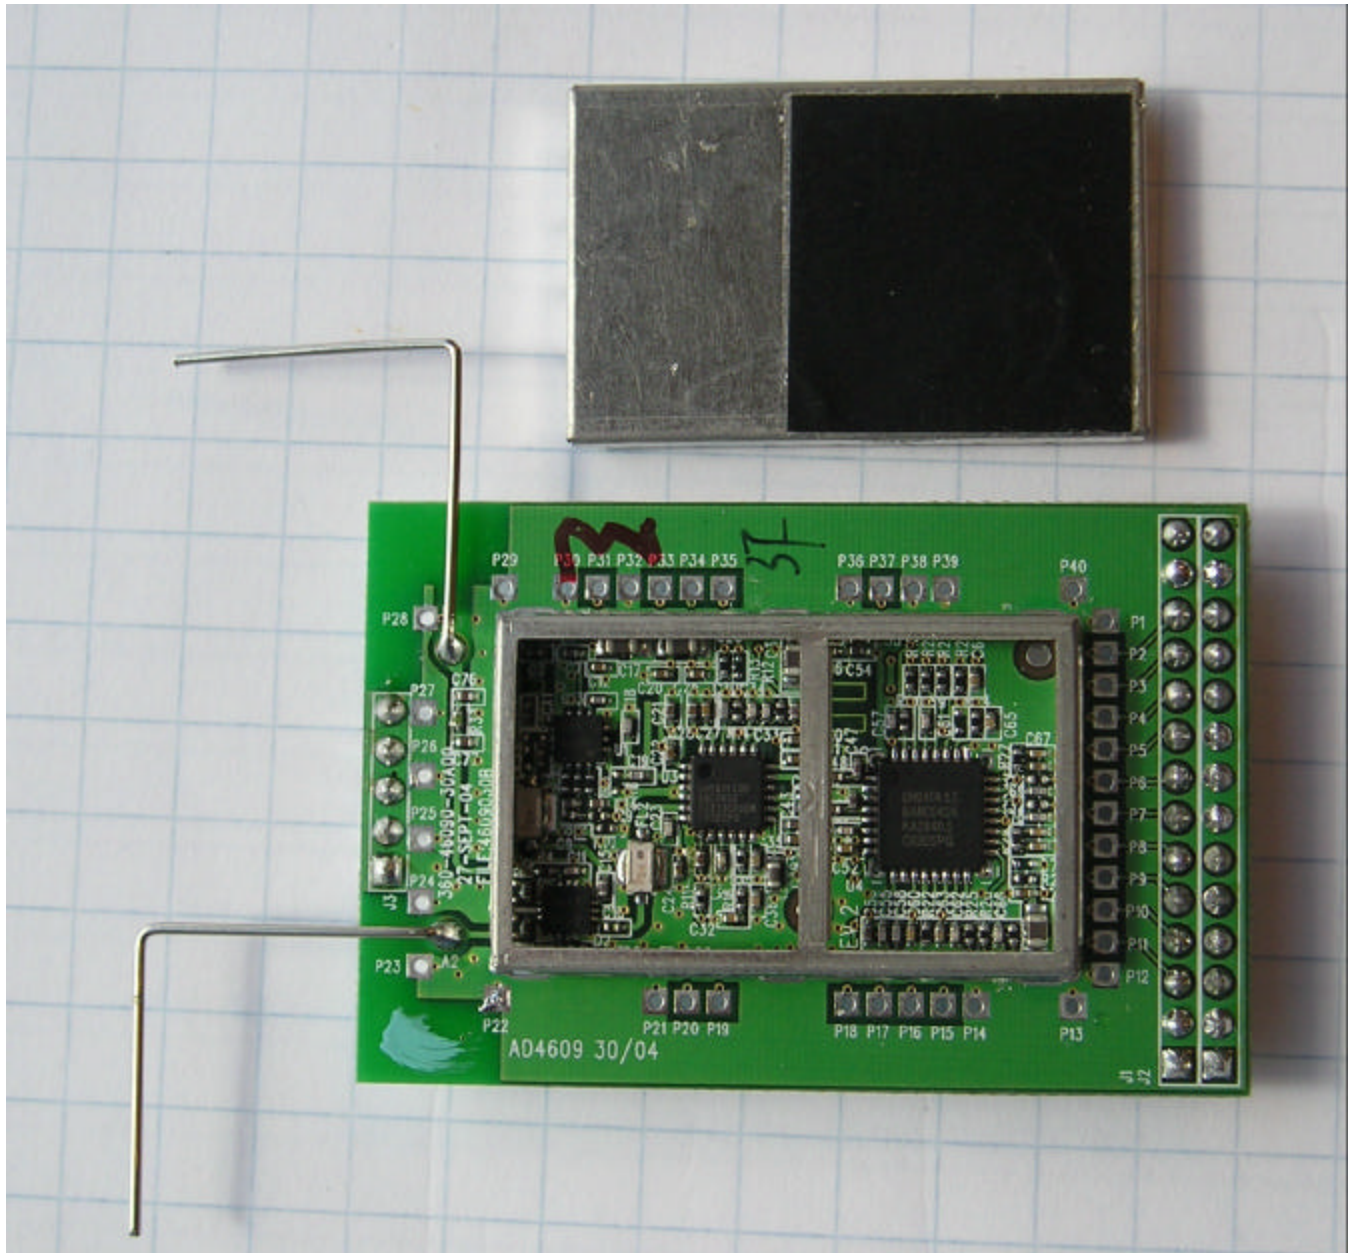

Internal EUT Photographs

FCC ID: CH8A90HS1058

5.8 GHz PCB

5.8 GHz PCB

5.8 GHz PCB

Partially disassembled