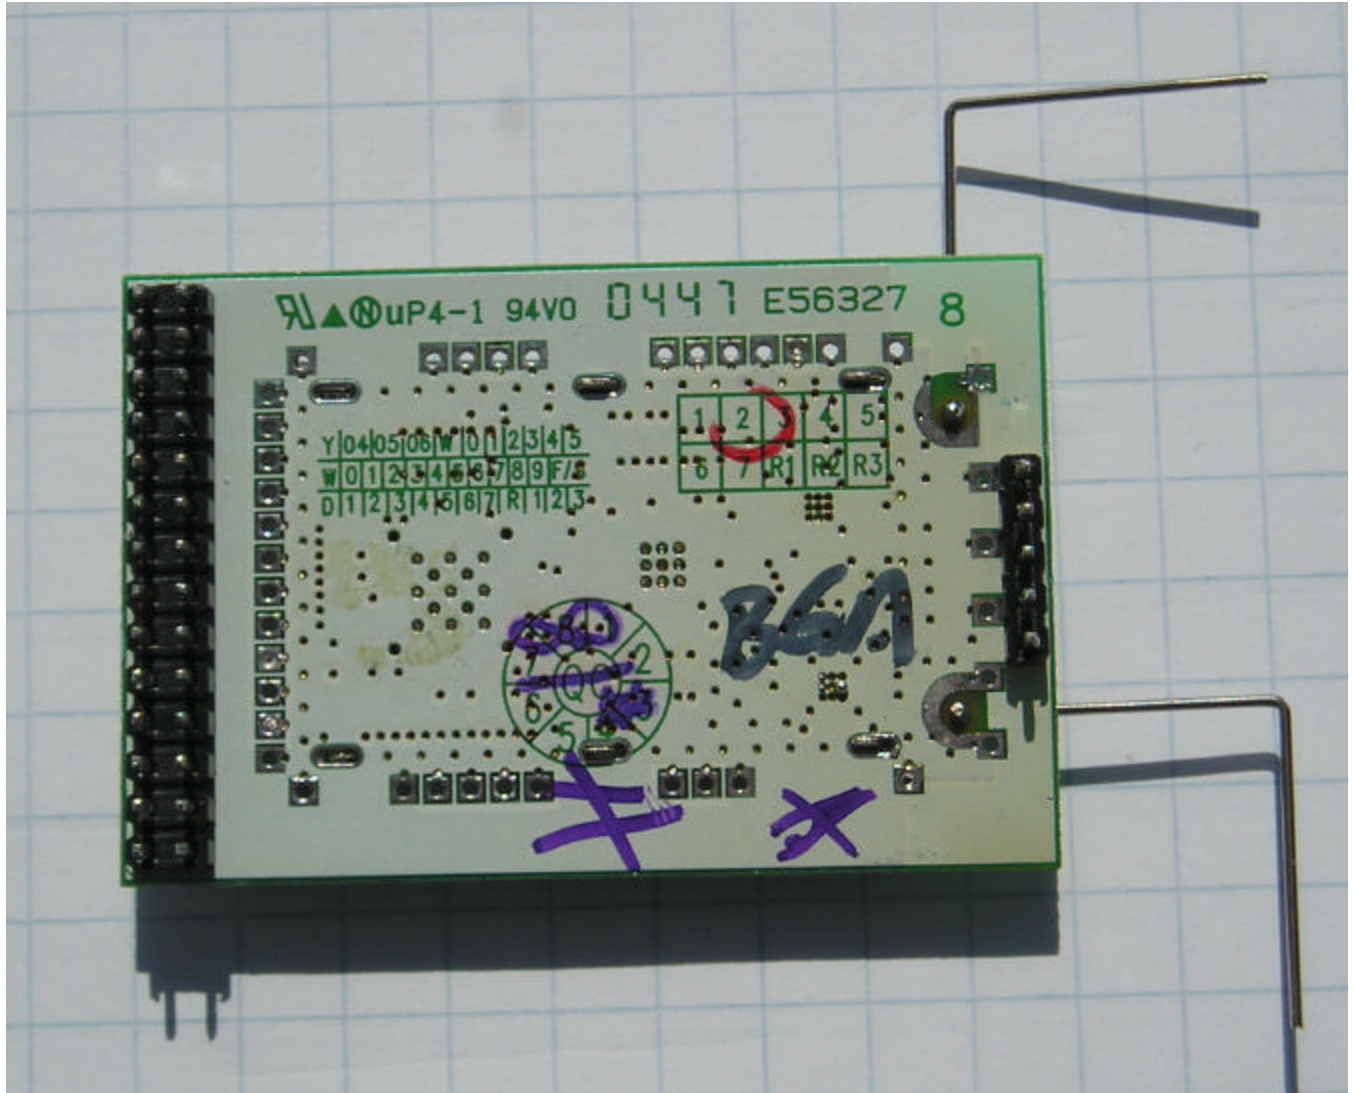

Internal EUT Photographs

FCC ID: CH8A90HS1058

5.8 GHz PCB

5.8 GHz PCB

5.8 GHz PCB

Partially disassembled