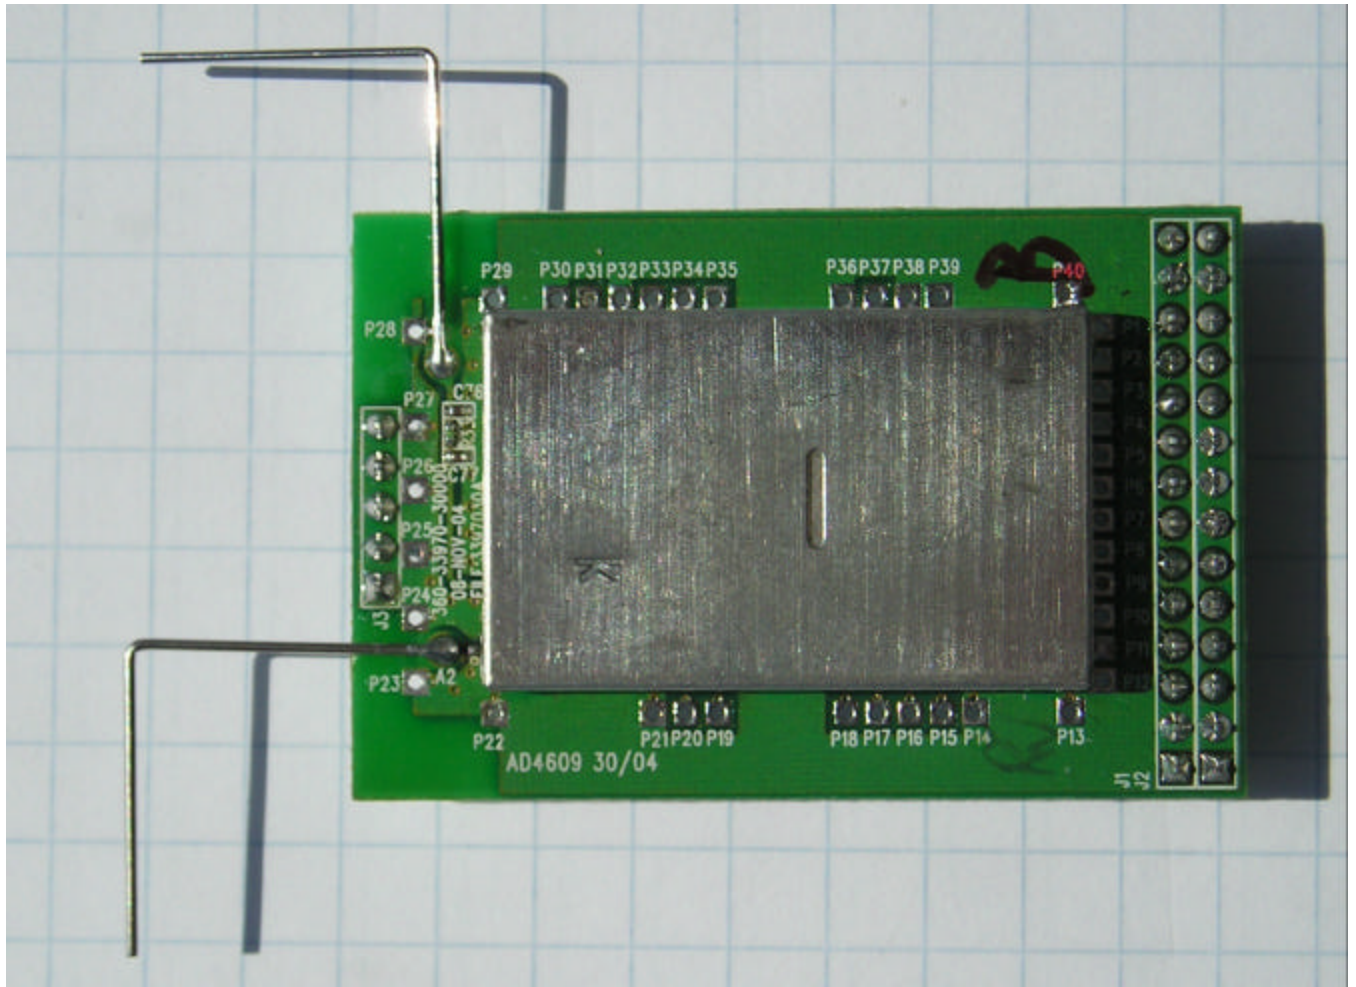

Internal EUT Photographs

FCC ID: CH8A90HS1058

5.8 GHz PCB

5.8 GHz PCB

5.8 GHz PCB

Partially disassembled