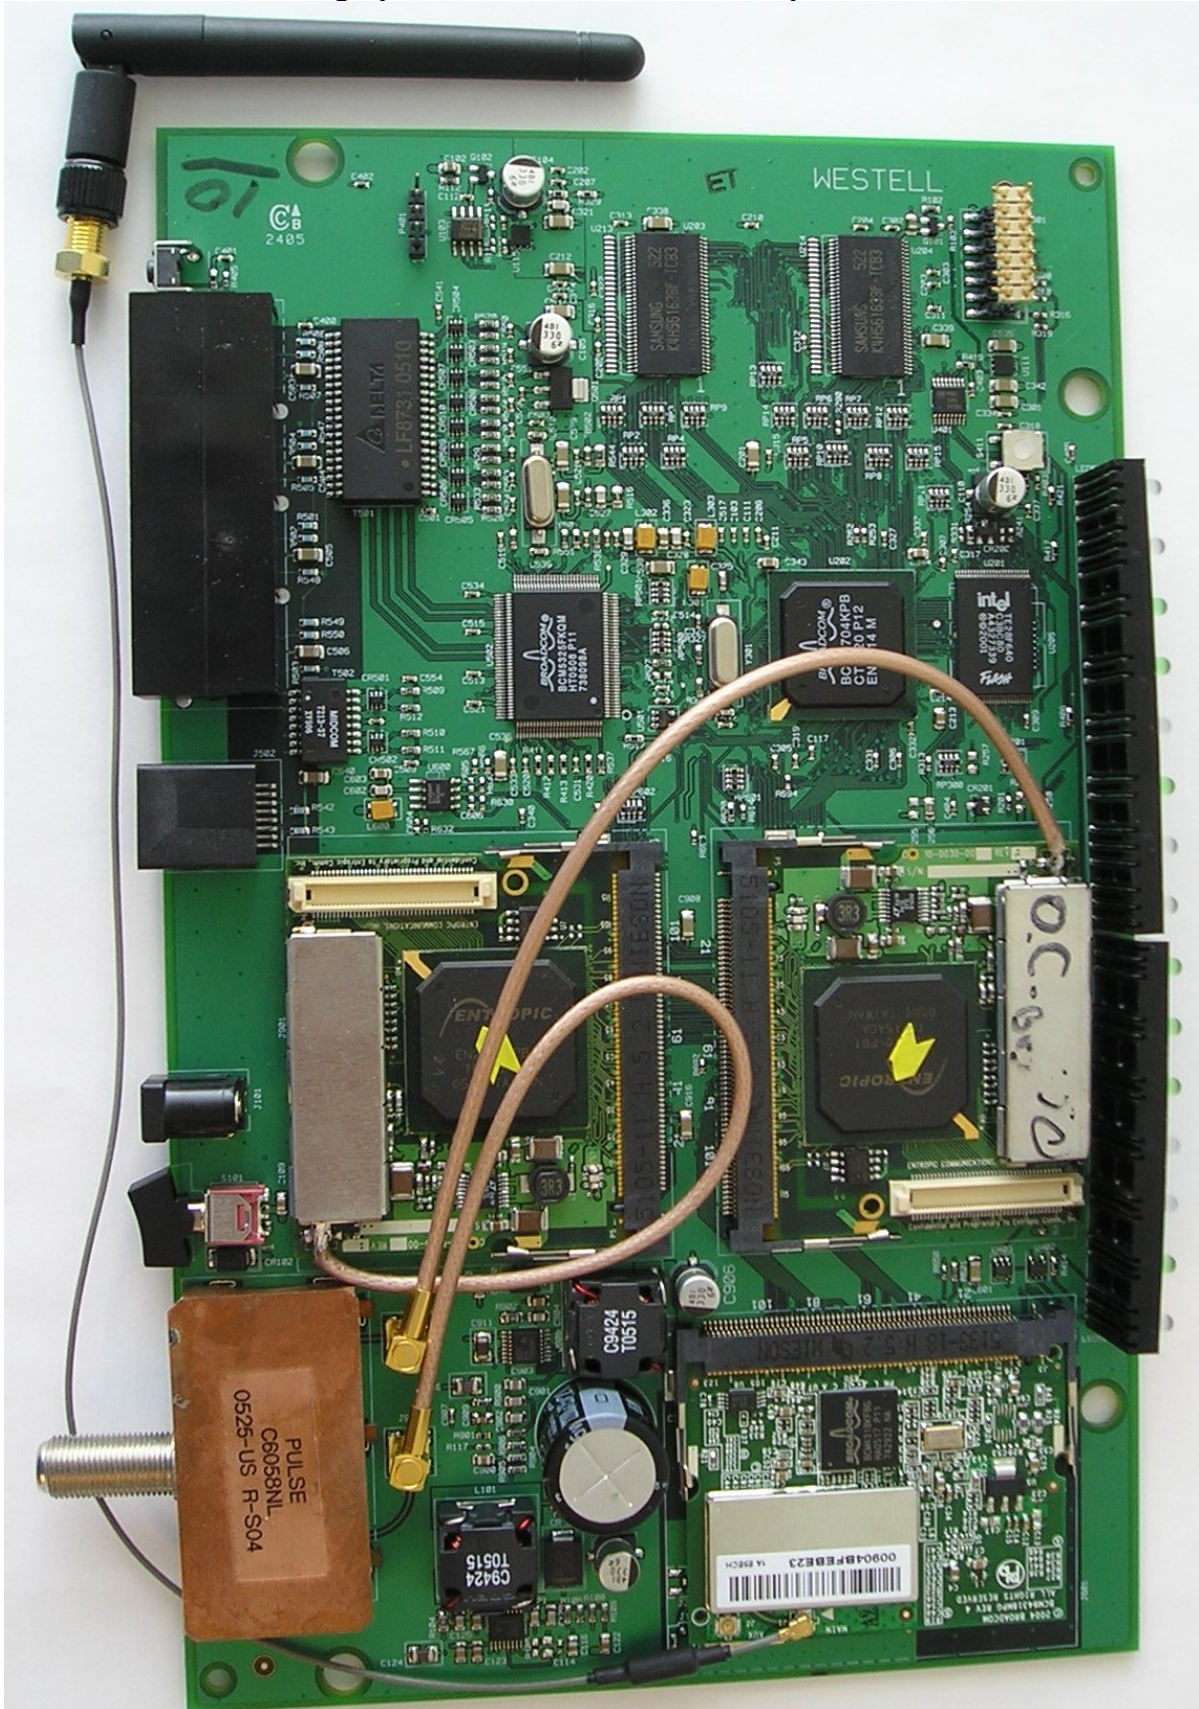

# Internal EUT Photographs

FCC ID: CH8A9080YYXX-07

Photograph of Controller Board – Component side

Photograph of Controller Board – Foil side

Photograph of Radio Board – Component side

Photograph of Radio Board – Component side