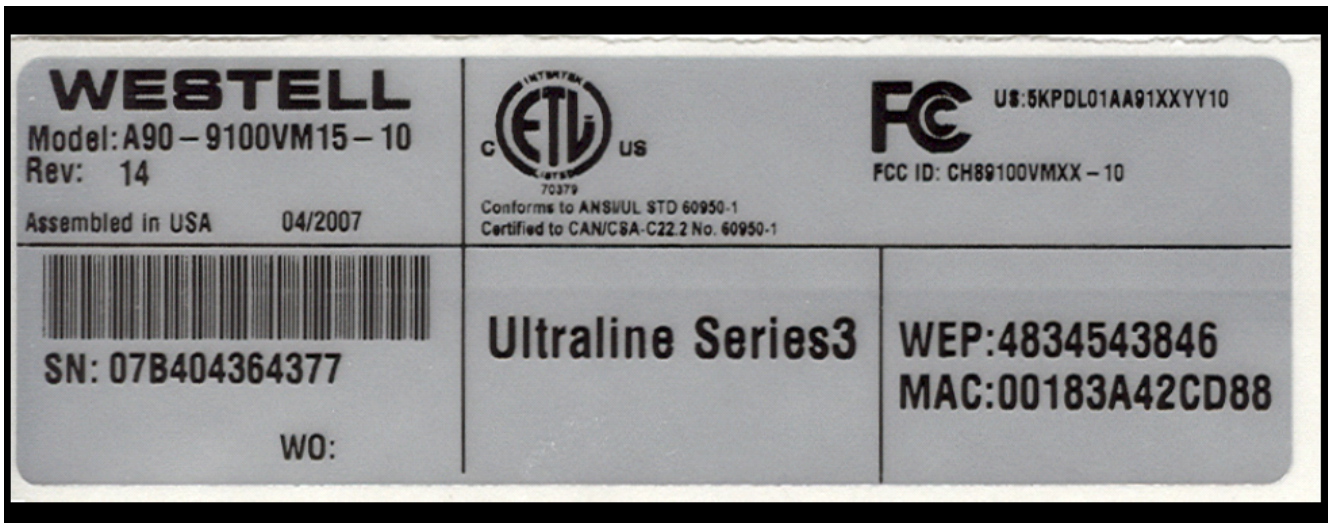

ID Label/Location

Photograph of label

The label is a polyester material with approximate size of 3" wide by 1" high with UL approved permanent adhesive.

The label is located on the bottom center of the exterior of the product.

Photograph showing placement of label on EUT