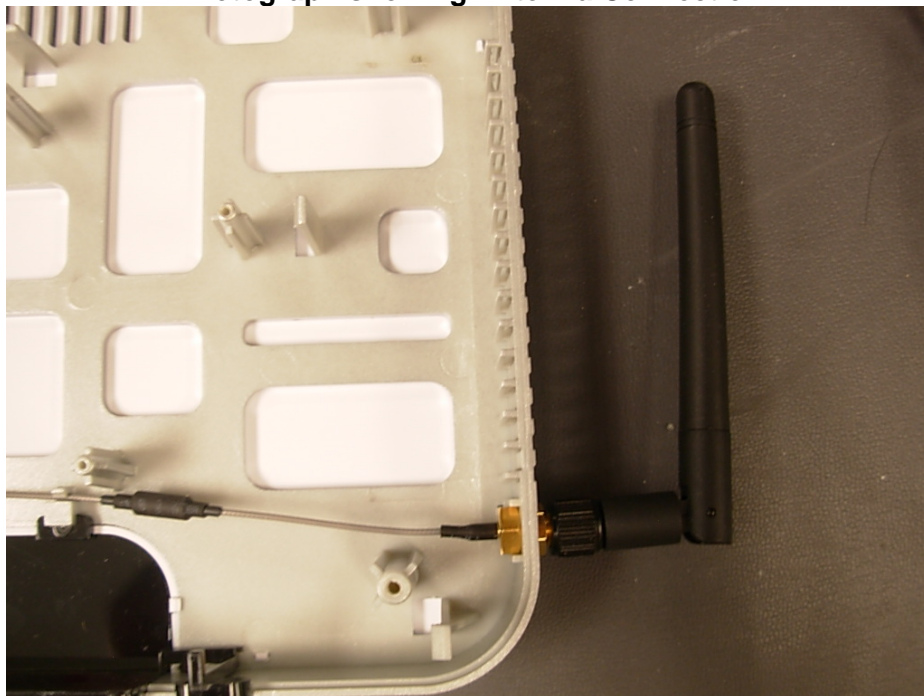

Internal EUT Photographs

FCC ID: CH89100VMXX-10

Photograph of Radio board: Component side, shield removed

Photograph of Radio board: Foil Side

Photograph of inside of front & rear covers

Photograph showing Antenna Connection

Photograph of Main Board: Component side

Photograph of Main Board: Foil side