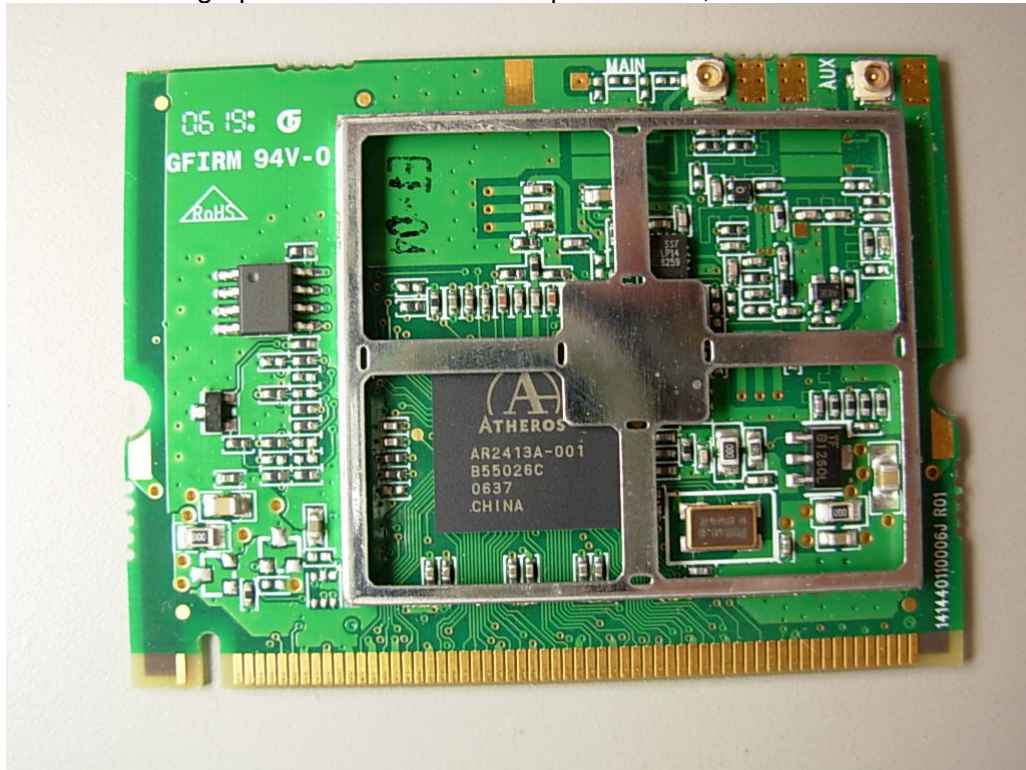

Internal EUT Photographs

FCC ID: CH89100VMXX-10

Photograph of Radio board: Component side, shield removed

Photograph of Radio board: Foil Side

Photograph of inside of front & rear covers

Photograph showing Antenna Connection

Photograph of Main Board: Component side

Photograph of Main Board: Foil side