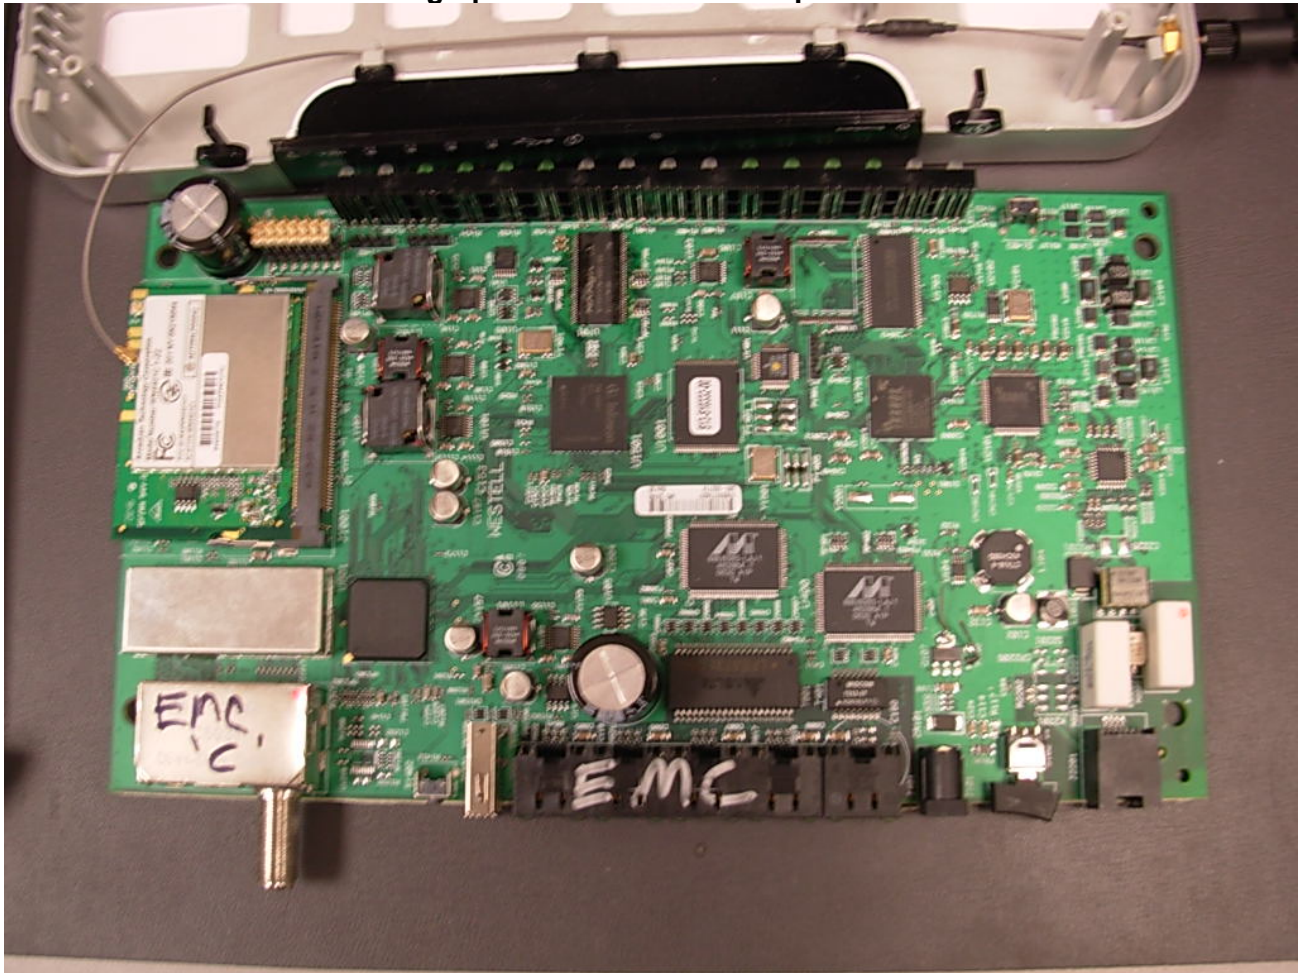

Internal EUT Photographs

FCC ID: CH89100VMXX-10

Photograph of Radio board: Component side, shield removed

Photograph of Radio board: Foil Side

Photograph of inside of front & rear covers

Photograph showing Antenna Connection

Photograph of Main Board: Component side

Photograph of Main Board: Foil side