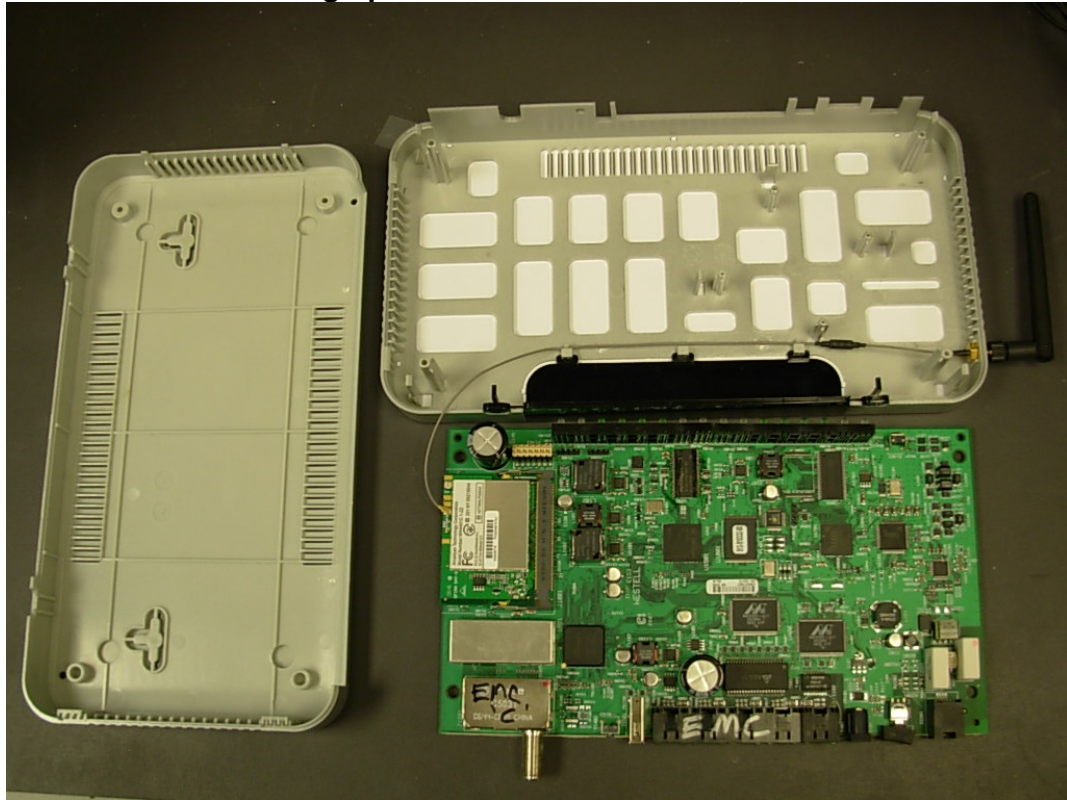

Internal EUT Photographs

FCC ID: CH89100VMXX-10

Photograph of Radio board: Component side, shield removed

Photograph of Radio board: Foil Side

Photograph of inside of front & rear covers

Photograph showing Antenna Connection

Photograph of Main Board: Component side

Photograph of Main Board: Foil side