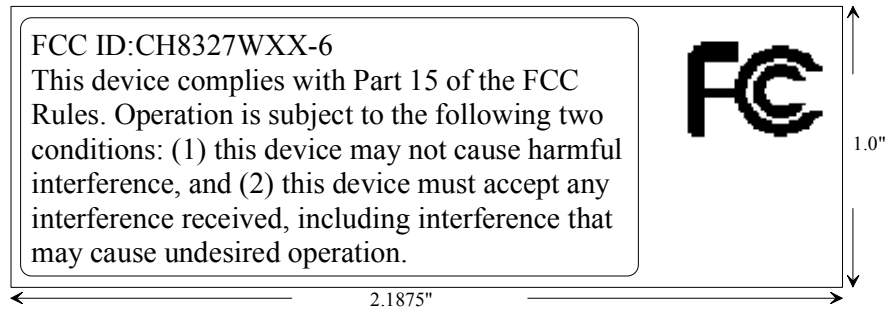

EXHIBIT A - FCC ID LABEL INFORMATION

Proposed FCC ID Label

Specifications: Text is black or white in color and is left justified. Labels are silk-screened and shall be “permanently affixed” at a conspicuous location on the EUT.

Proposed Label Location on EUT

Bottom Side of EUT/FCC ID Label