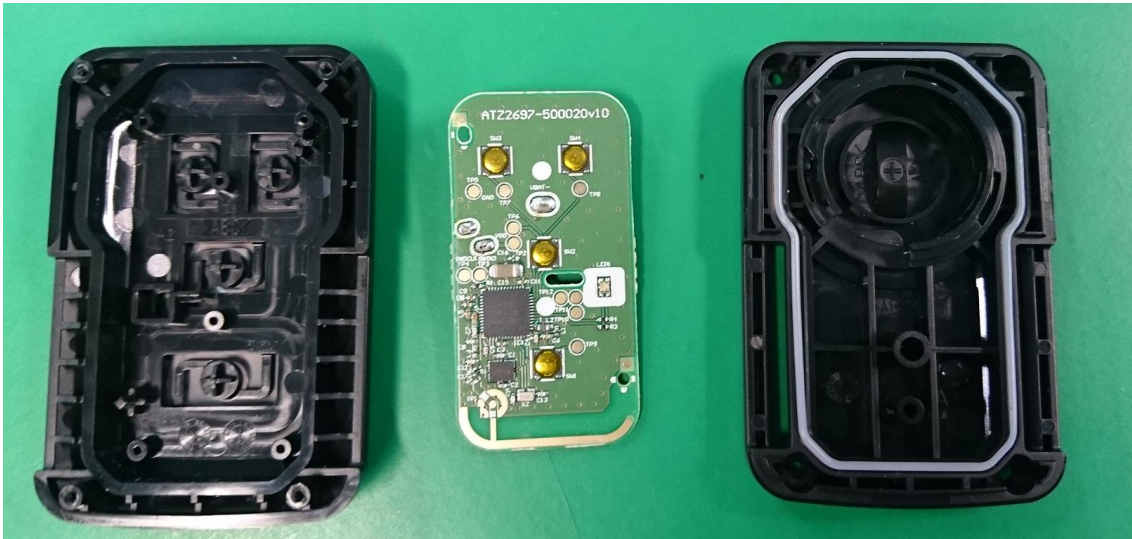

<inside view>

<Remove PWB Assy>

<Top>

<Bottom>