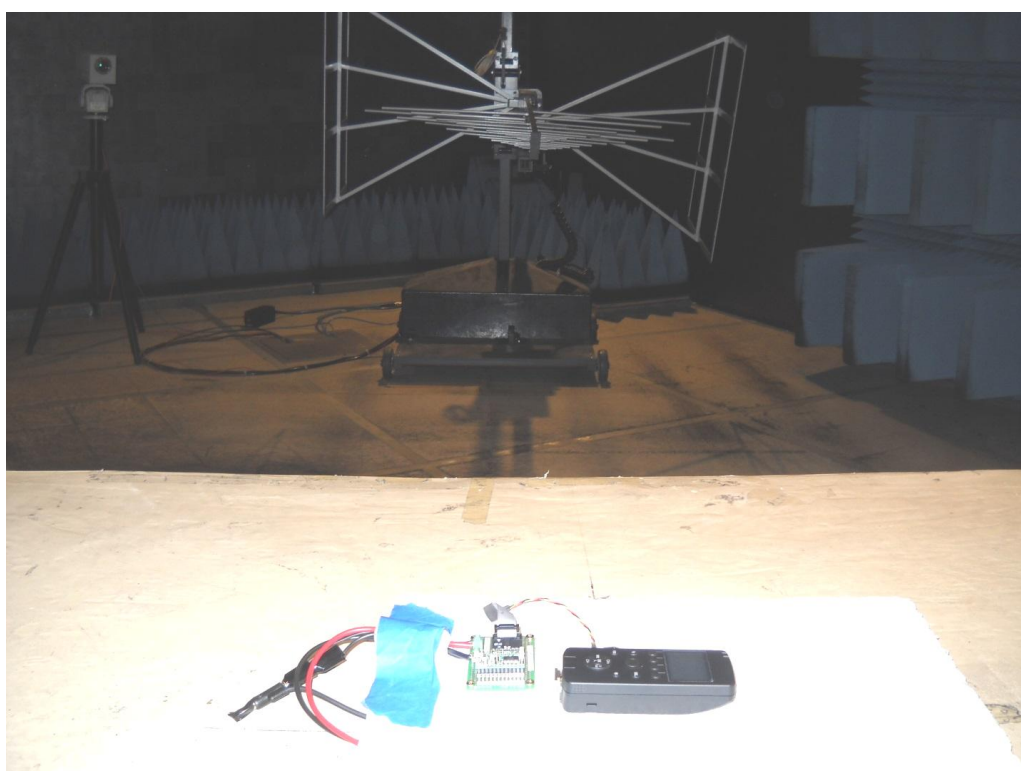

Test Setup Photographs

Model Number: WR-1

Product Description: Wireless Remote Controller

Manufacturer: Nikon Corporation

FCC ID: CGJ4149EA

IC ID: 4634A-4149EA

Conducted Measurements Test Setup:

Radiated Emissions Test Setup:

<30 MHz Measurement setup:

30MHz -1 GHz Measurement setup:

>1 GHz Measurement setup:

Radiated Band-edge Measurement Setup: