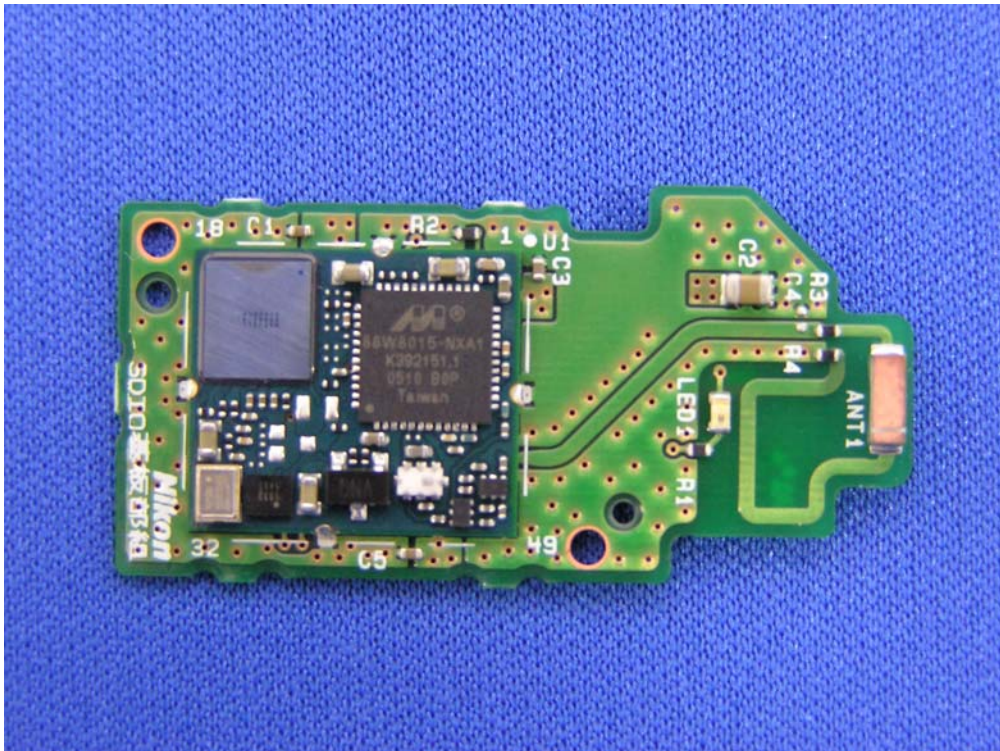

Nikon Corporation
Wireless LAN module (Model: UJ-087)

External Photos

Front Side of W LAN module with shield

Back Side of W LAN module

Nikon Corporation
Wireless LAN module (Model: UJ-087)

Internal Photo

Front Side of W LAN module without shield