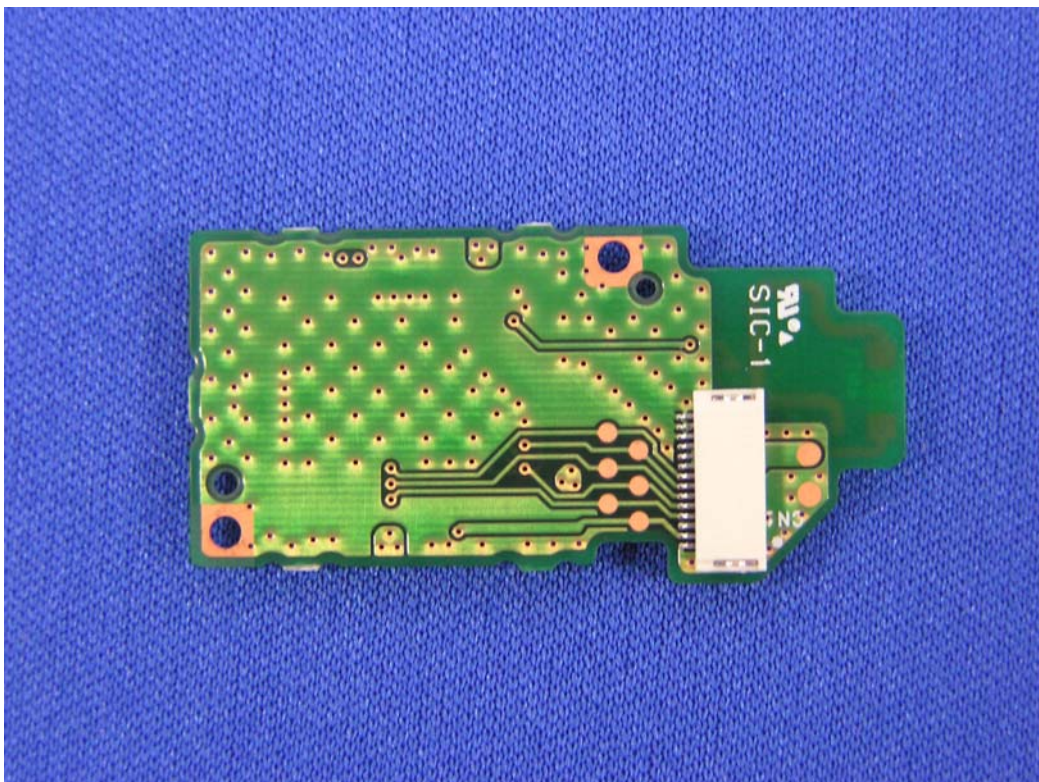

Nikon Corporation
Wireless LAN module (Model: UJ-087)

External Photos

Front Side of W LAN module with shield

Back Side of W LAN module