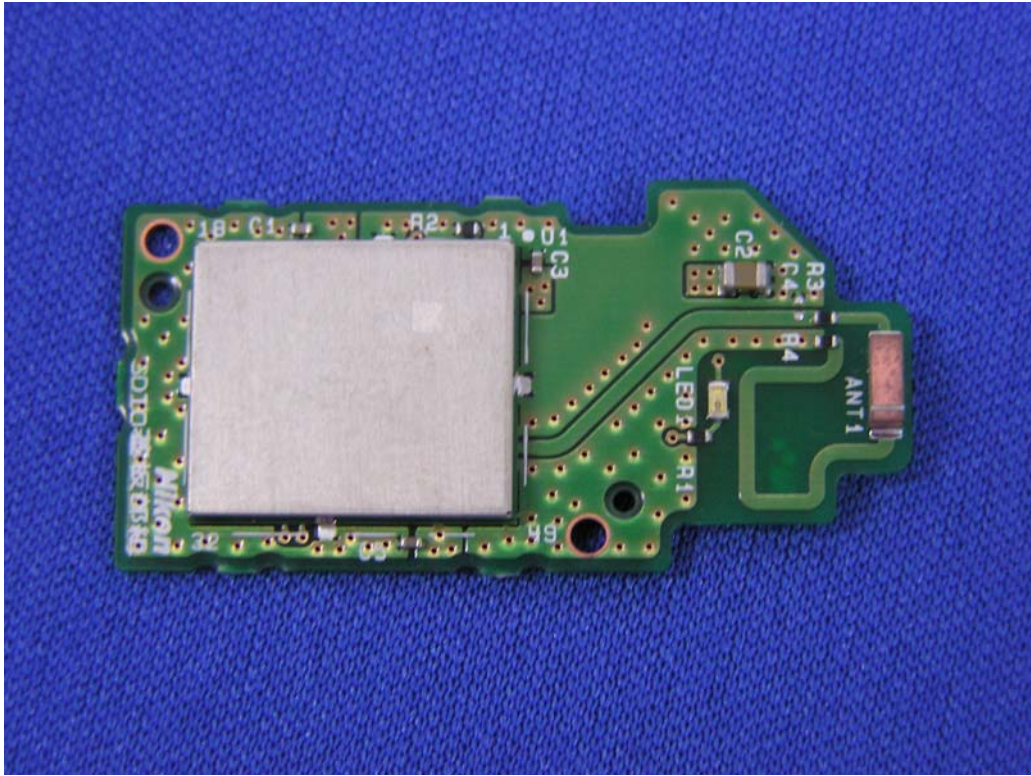

Nikon Corporation
Wireless LAN module (Model: UJ-087)

External Photos

Front Side of W LAN module with shield

Back Side of W LAN module