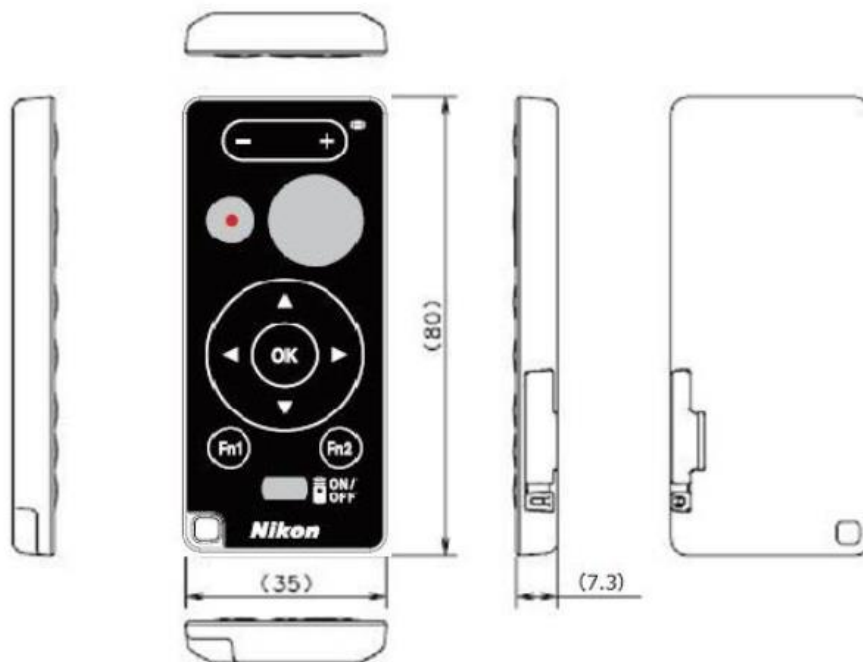

N16F1 External photographs

<Front view>

<Rear View>

<Top view>

<Bottom view>

<Right view>

<Left view>

<inside view>

Emboss sheet is pasted on the PWB Board.

<Dimensions>

L=80mm x W=35mm x H=7.3mm