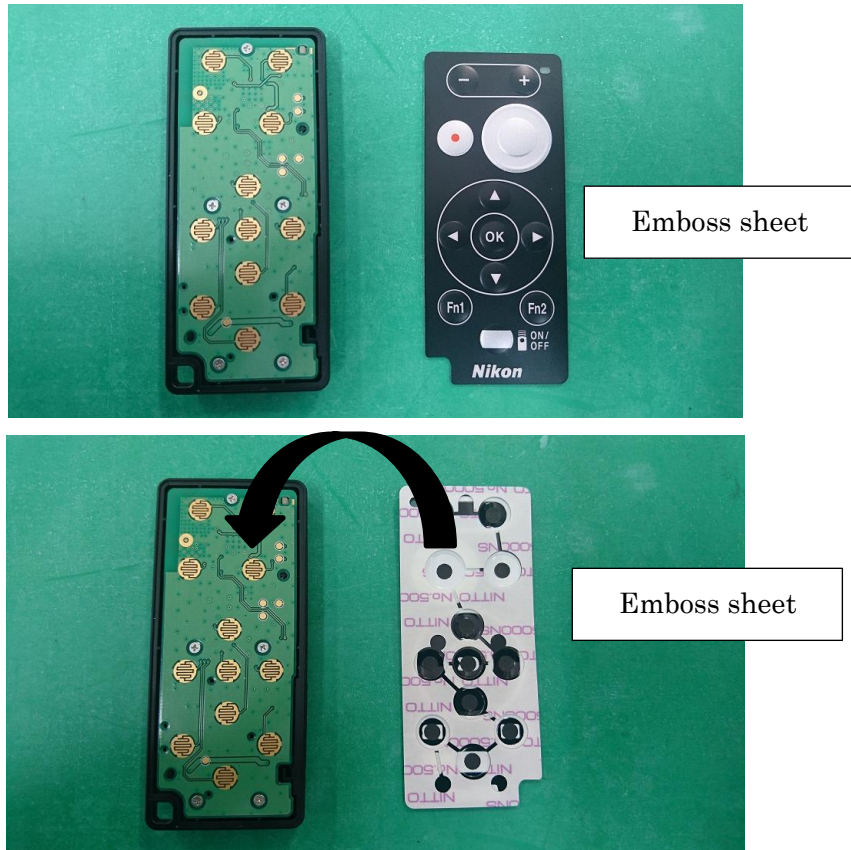

N16F1 External photographs

<Front view>

<Rear View>

<Top view>

<Bottom view>

<Right view>

<Left view>

<inside view>

Emboss sheet is pasted on the PWB Board.

<Dimensions>

L=80mm x W=35mm x H=7.3mm