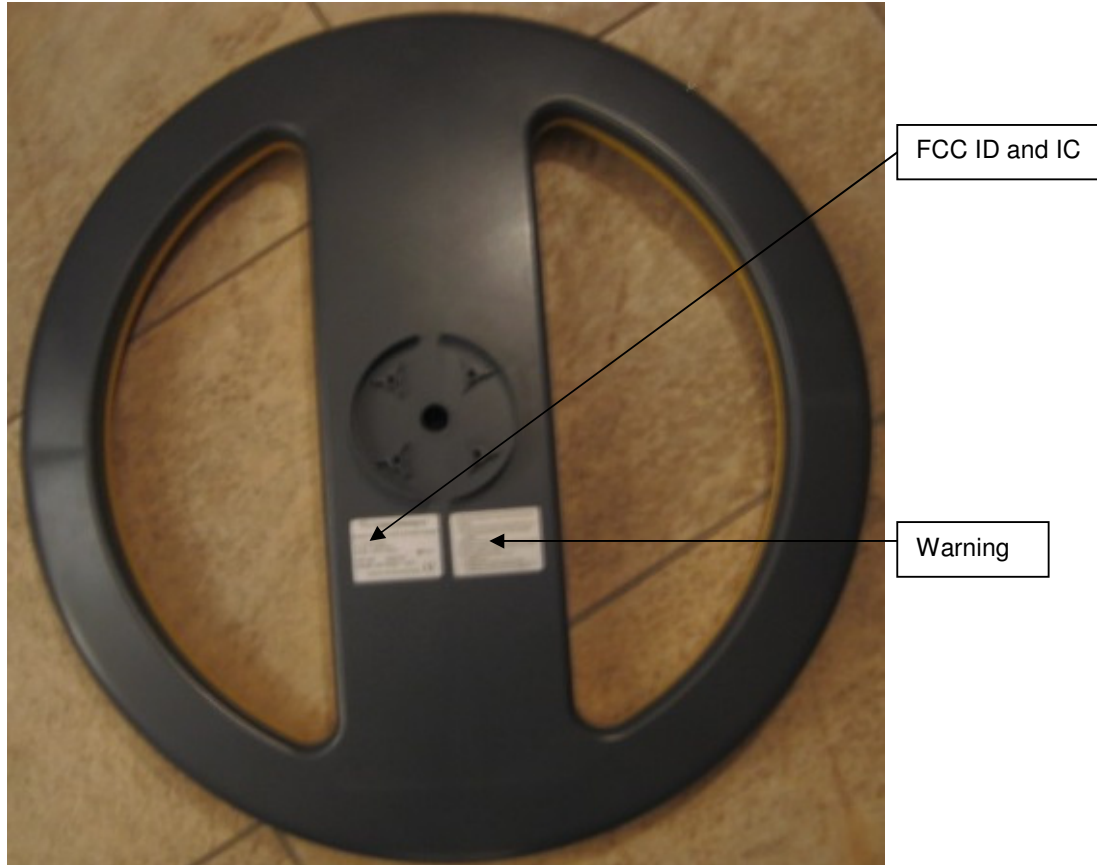

Description of EUT: Beacon for Cow Positioning System operating on 433 MHz and 54 kHz
Manufacturer: N.V. Nederlandse Apparatenfabriek "Nedap"
Brand mark: Several
Model: VP4201
FCC ID: CGD VP4201
IC: 1444A-VP4201
Type of service: New application

---

1 Label location