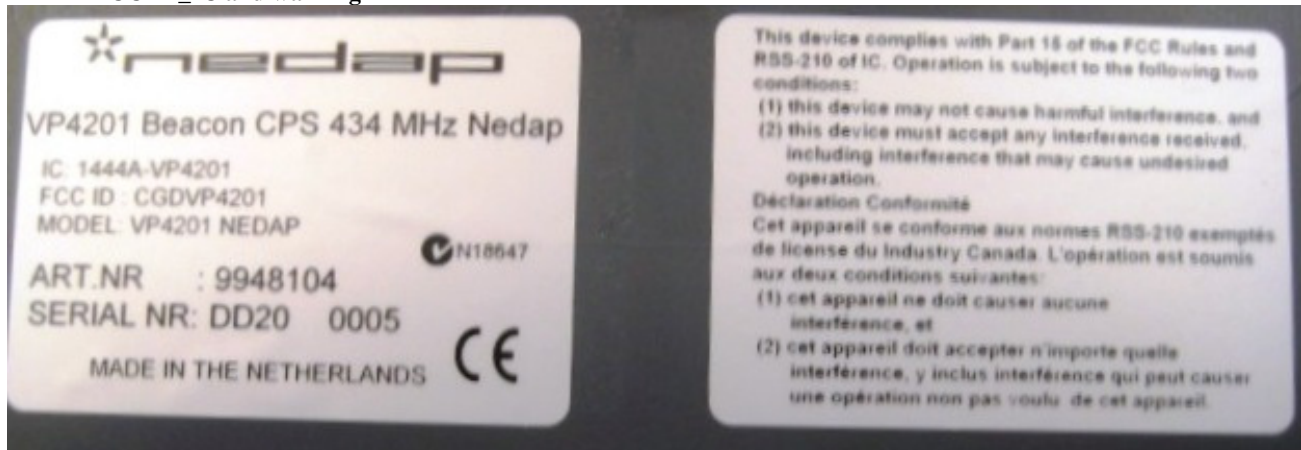

25 December 2013

Description of EUT: Beacon for Cow Positioning System
operating on 433 MHz and 54 kHz
Manufacturer: N.V. Nederlandse Apparatenfabriek "Nedap"
Brand mark: Several
Model: VP4201
FCC ID: CGD VP4201
IC: 1444A-VP4201
Type of service: New application

Table of contents

1	LABEL LOCATION	4
2	LABELING ARTWORK	4
2.1	VP4201 NEDAP.....	4
2.1.1	FCC ID_IC and warning.....	4
2.1.2	FCC ID and IC details	5
2.2	VP4201 GEA.....	5
2.2.1	FCC ID_IC and warning.....	5
2.2.2	FCC ID and IC details	5
2.3	VP4201 BOUMATIC.....	6
2.3.1	FCC ID_IC and warning.....	6
2.3.2	FCC ID and IC details	6
2.4	VP4201 LELY.....	6
2.4.1	FCC ID_IC and warning.....	6
2.4.2	FCC ID and IC details	7
3	WARNING LABEL	7

Description of EUT: Beacon for Cow Positioning System operating on 433 MHz and 54 kHz
Manufacturer: N.V. Nederlandse Apparatenfabriek "Nedap"
Brand mark: Several
Model: VP4201
FCC ID: CGD VP4201
IC: 1444A-VP4201
Type of service: New application

1 Label location

2 Labeling artwork

2.1 VP4201 NEDAP

2.1.1 FCC ID_IC and warning

Description of EUT: Beacon for Cow Positioning System
operating on 433 MHz and 54 kHz
Manufacturer: N.V. Nederlandse Apparatenfabriek "Nedap"
Brand mark: Several
Model: VP4201
FCC ID: CGD VP4201
IC: 1444A-VP4201
Type of service: New application