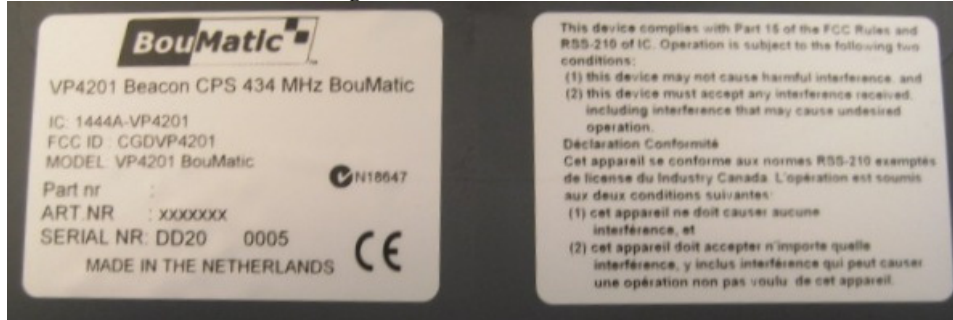

Description of EUT: Beacon for Cow Positioning System operating on 433 MHz and 54 kHz
Manufacturer: N.V. Nederlandse Apparatenfabriek "Nedap"
Brand mark: Several
Model: VP4201
FCC ID: CGD VP4201
IC: 1444A-VP4201
Type of service: New application

2.3 VP4201 BOUMATIC

2.3.1 FCC ID_IC and warning