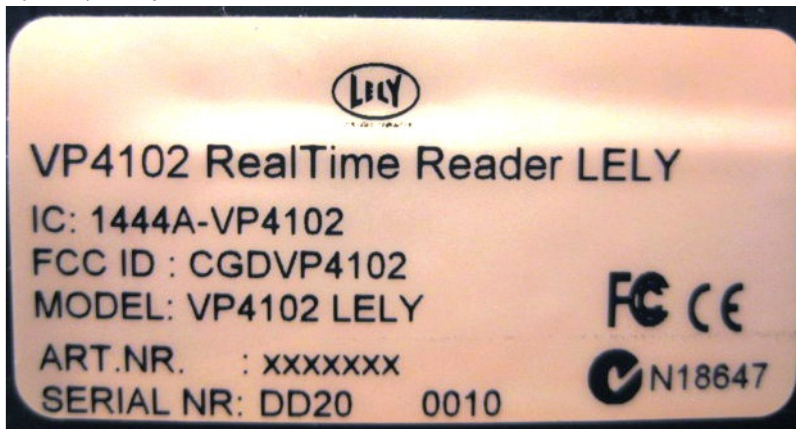


**Realtime reader operating on 433.3-434.5 MHz
Several Brands
Model: VP4102
Exterior Photographs**

Description of EUT: Realtime reader operating on
433.3-434.5 MHz
Manufacturer: N.V. Nederlandse Apparatenfabriek "Nedap"
Brand mark: Several
Model: VP4102
FCC ID: CGDVP4102
IC: 1444A-VP4102
Type of service: New application

Description of EUT: Realtime reader operating on
433.3-434.5 MHz
Manufacturer: N.V. Nederlandse Apparatenfabriek "Nedap"
Brand mark: Several
Model: VP4102
FCC ID: CGDVP4102
IC: 1444A-VP4102
Type of service New application

1 Label location VP4102

1.1 Total overview

1.2 Back side FCC ID_IC

1.3 Warning bottom

Description of EUT: Realtime reader operating on
433.3-434.5 MHz
Manufacturer: N.V. Nederlandse Apparatenfabriek "Nedap"
Brand mark: Several
Model: VP4102
FCC ID: CGDVP4102
IC: 1444A-VP4102
Type of service: New application

2 Label details

2.1 VP4102 NEDAP

2.2 VP4102 LELY

2.3 VP4102 GEA

Description of EUT: Realtime reader operating on
433.3-434.5 MHz
Manufacturer: N.V. Nederlandse Apparatenfabriek "Nedap"
Brand mark: Several
Model: VP4102
FCC ID: CGDVP4102
IC: 1444A-VP4102
Type of service: New application