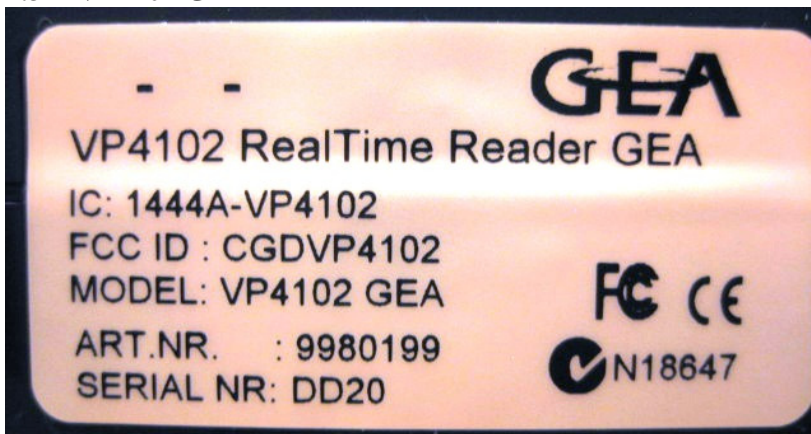


**Realtime reader operating on 433.3-434.5 MHz
Several Brands
Model: VP4102
Exterior Photographs**

Description of EUT: Realtime reader operating on
433.3-434.5 MHz
Manufacturer: N.V. Nederlandse Apparatenfabriek "Nedap"
Brand mark: Several
Model: VP4102
FCC ID: CGDVP4102
IC: 1444A-VP4102
Type of service: New application

Description of item

Description of EUT : Realtime reader operating on 433.3-434.5 MHz
Manufacturer : N.V. Nederlandsche Apparatenfabriek "Nedap"
Brands : NEDAP, LELY, GEA, BOUMATIC
Models : VP4102 NEDAP, VP4102 LELY, VP4102 GEA, VP4102 BOUMATIC
FCC ID : CGDVP4102
IC : 1444A-VP4102
Type of Service : New Application

1 Label location VP4102

1.1 Total overview

1.2 Back side FCC ID_IC

1.3 Warning bottom

Description of EUT: Realtime reader operating on
433.3-434.5 MHz
Manufacturer: N.V. Nederlandse Apparatenfabriek "Nedap"
Brand mark: Several
Model: VP4102
FCC ID: CGDVP4102
IC: 1444A-VP4102
Type of service: New application

2 Label details

2.1 VP4102 NEDAP

2.2 VP4102 LELY

2.3 VP4102 GEA

Description of EUT: Realtime reader operating on
433.3-434.5 MHz
Manufacturer: N.V. Nederlandse Apparatenfabriek "Nedap"
Brand mark: Several
Model: VP4102
FCC ID: CGDVP4102
IC: 1444A-VP4102
Type of service: New application