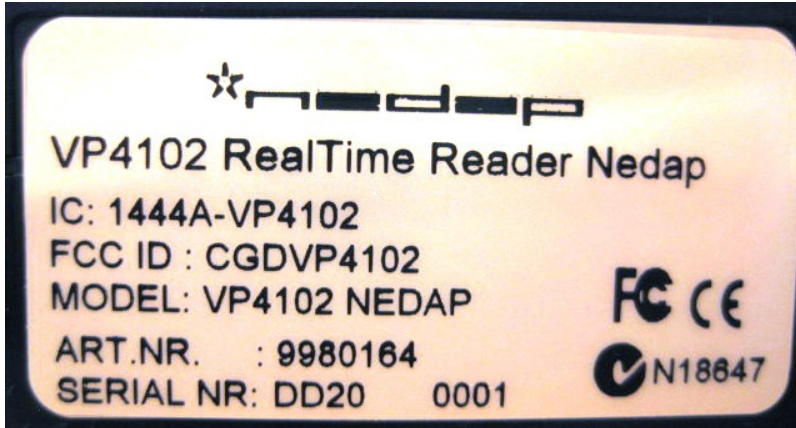


**Realtime reader operating on 433.3-434.5 MHz
Several Brands
Model: VP4102
Exterior Photographs**

Description of EUT: Realtime reader operating on
433.3-434.5 MHz
Manufacturer: N.V. Nederlandse Apparatenfabriek "Nedap"
Brand mark: Several
Model: VP4102
FCC ID: CGDVP4102
IC: 1444A-VP4102
Type of service: New application

Description of item

Description of EUT : Realtime reader operating on 433.3-434.5 MHz
Manufacturer : N.V. Nederlandsche Apparatenfabriek "Nedap"
Brands : NEDAP, LELY, GEA, BOUMATIC
Models : VP4102 NEDAP, VP4102 LELY, VP4102 GEA, VP4102 BOUMATIC
FCC ID : CGDVP4102
IC : 1444A-VP4102
Type of Service : New Application

1 Label location VP4102

1.1 Total overview

1.2 Back side FCC ID_IC

1.3 Warning bottom

Description of EUT: Realtime reader operating on
433.3-434.5 MHz
Manufacturer: N.V. Nederlandse Apparatenfabriek "Nedap"
Brand mark: Several
Model: VP4102
FCC ID: CGDVP4102
IC: 1444A-VP4102
Type of service: New application

2 Label details

2.1 VP4102 NEDAP

2.2 VP4102 LELY

2.3 VP4102 GEA

Description of EUT: Realtime reader operating on
433.3-434.5 MHz
Manufacturer: N.V. Nederlandse Apparatenfabriek "Nedap"
Brand mark: Several
Model: VP4102
FCC ID: CGDVP4102
IC: 1444A-VP4102
Type of service: New application