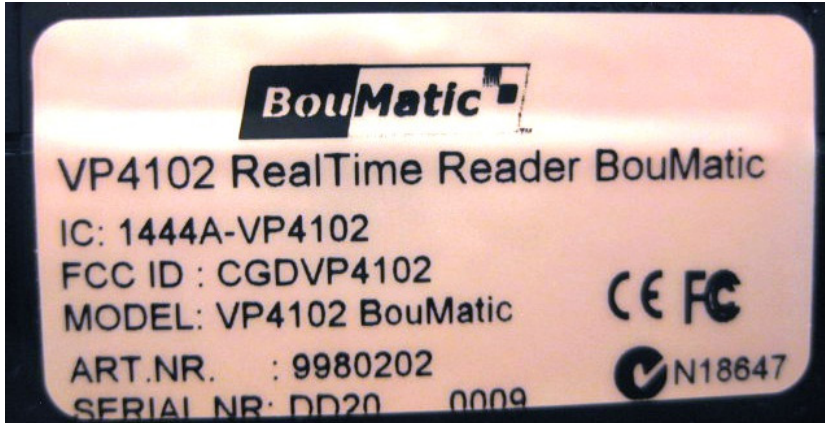

Description of EUT: Realtime reader operating on
433.3-434.5 MHz
Manufacturer: N.V. Nederlandse Apparatenfabriek "Nedap"
Brand mark: Several
Model: VP4102
FCC ID: CGDVP4102
IC: 1444A-VP4102
Type of service: New application

2.4 VP4102 BOUMATIC