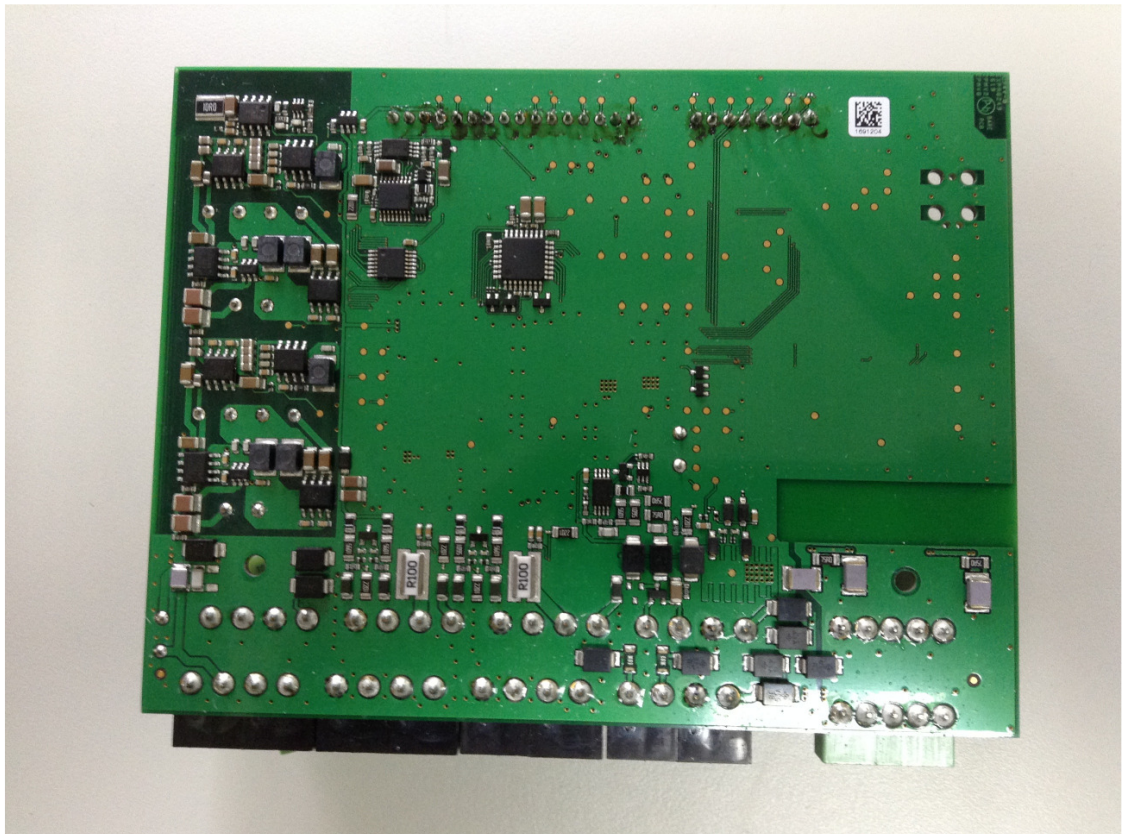

Product: 134 kHz Inductive proximity tag reader

Type Identification: VP1006

Product: 134 kHz Inductive proximity tag reader

Type Identification: VP1006