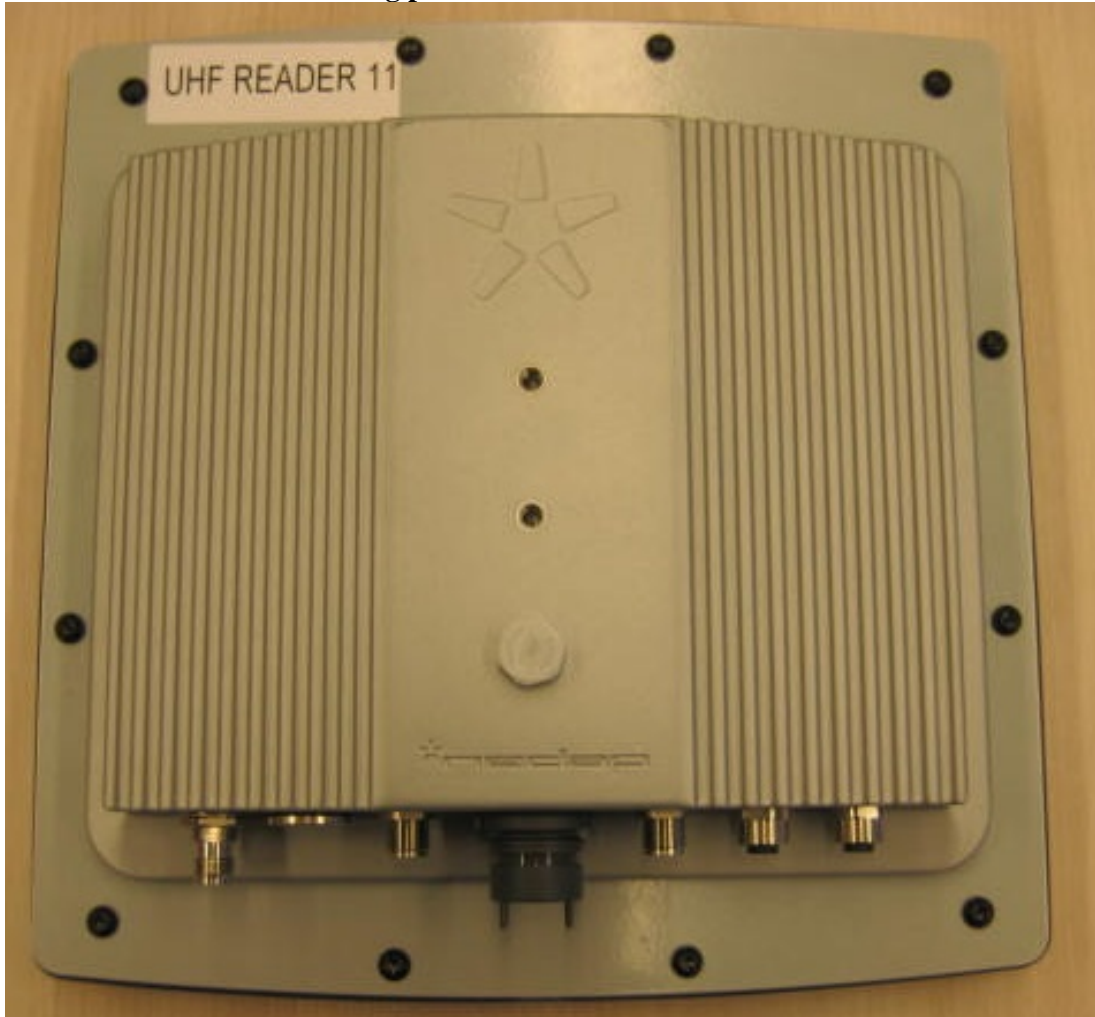

Description of EUT: UHF EPC Gen2 RFID reader operating
on 902-928 MHz
Manufacturer: N.V. Nederlandse Apparatenfabriek "Nedap"
Brand mark: Nedap
Model: UPASS TARGET REGION 2-3
FCC ID: CGDUPASSTAR
IC: 1444A-UPASSTAR
Type of Application: New Application

2.2 Rear view with mounting plate