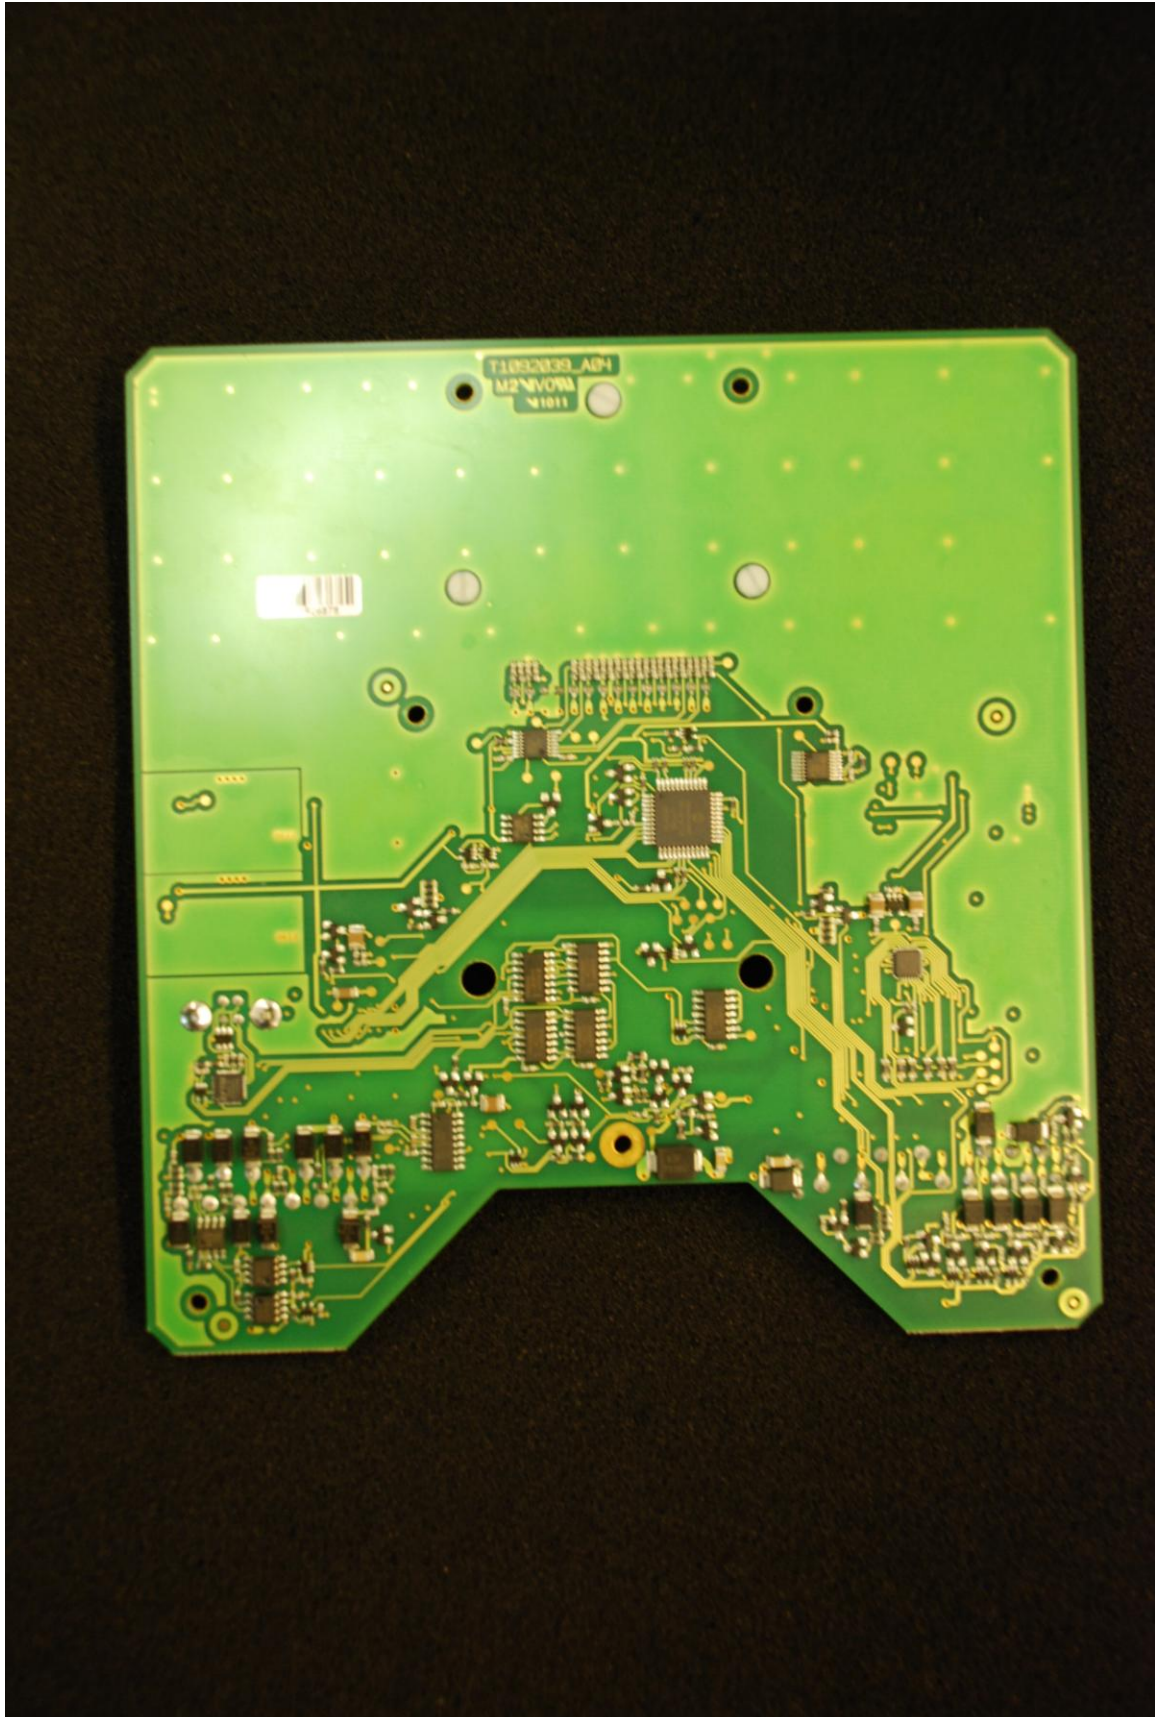

Photographs module 20103223301

Internal

PHOTOGRAPH 1: <i>PCB TOP VIEW</i>	2
PHOTOGRAPH 2: <i>METAL HOUSING SEEN FROM INSIDE</i>	3
PHOTOGRAPH 3: <i>PCB BOTTOM VIEW</i>	4
PHOTOGRAPH 4: <i>UHF MODULE</i>	5
PHOTOGRAPH 5: <i>UHF MODULE OPEN</i>	6
PHOTOGRAPH 6: <i>UHF DIPOLE ANTENNA, BOTTOM VIEW</i>	7
PHOTOGRAPH 7: <i>UHF DIPOLE ANTENNA, TOP VIEW</i>	8

Photograph 1: PCB top view

Photograph 2: *metal housing seen from inside*

Photograph 3: *PCB bottom view*

Photograph 4: *UHF Module*

Photograph 5: *UHF module open*

Photograph 6: *UHF dipole antenna, bottom view*

Photograph 7: *UHF dipole antenna, top view*