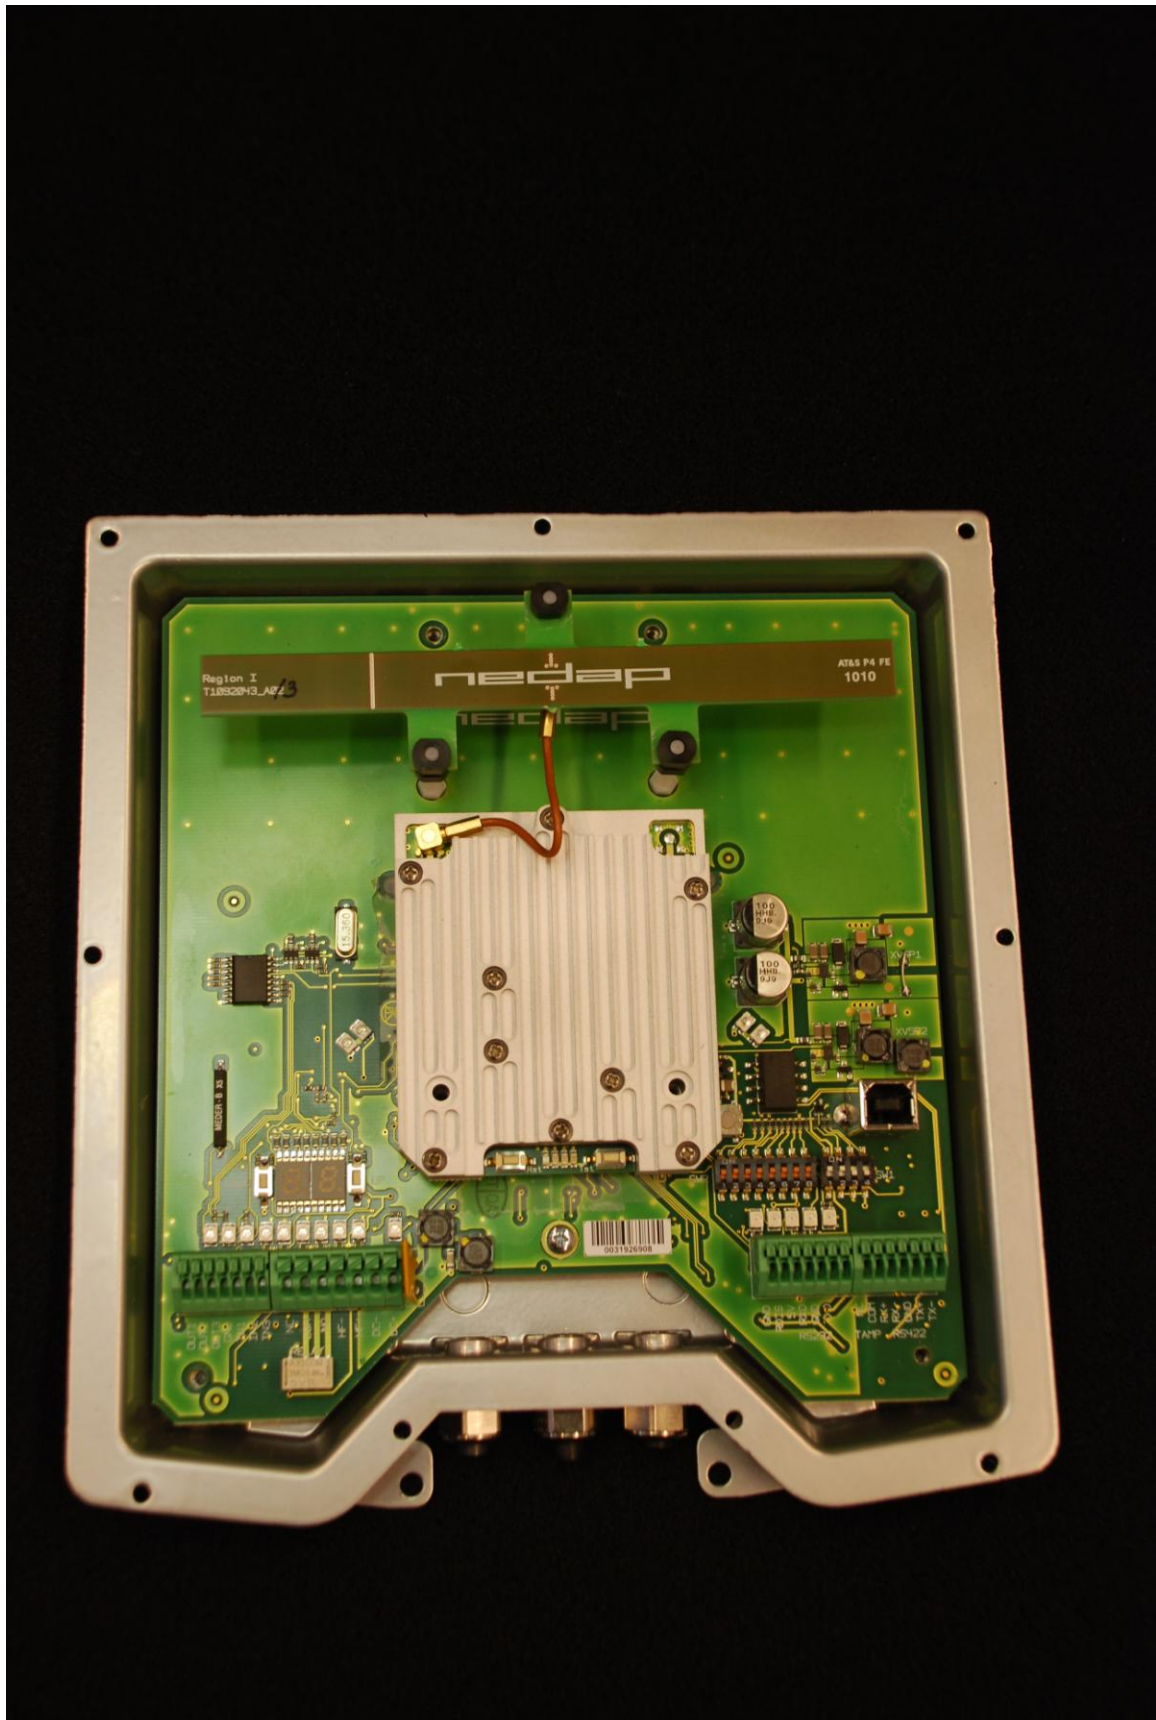

Photographs module 20103223301

Internal

PHOTOGRAPH 1: <i>PCB TOP VIEW</i>	2
PHOTOGRAPH 2: <i>METAL HOUSING SEEN FROM INSIDE</i>	3
PHOTOGRAPH 3: <i>PCB BOTTOM VIEW</i>	4
PHOTOGRAPH 4: <i>UHF MODULE</i>	5
PHOTOGRAPH 5: <i>UHF MODULE OPEN</i>	6
PHOTOGRAPH 6: <i>UHF DIPOLE ANTENNA, BOTTOM VIEW</i>	7
PHOTOGRAPH 7: <i>UHF DIPOLE ANTENNA, TOP VIEW</i>	8

Photograph 1: PCB top view

Photograph 2: *metal housing seen from inside*

Photograph 3: *PCB bottom view*

Photograph 4: *UHF Module*

Photograph 5: *UHF module open*

Photograph 6: *UHF dipole antenna, bottom view*

Photograph 7: *UHF dipole antenna, top view*