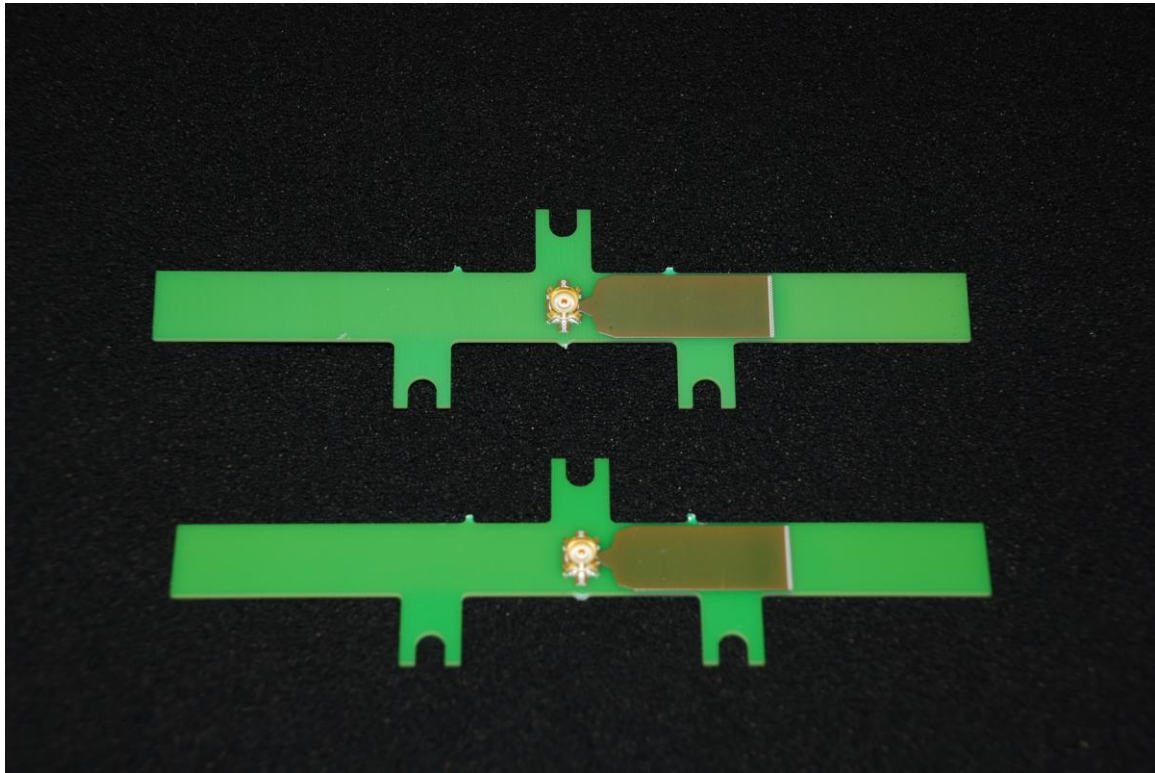

Photographs module 20103223301

Internal

PHOTOGRAPH 1: <i>PCB TOP VIEW</i>	2
PHOTOGRAPH 2: <i>METAL HOUSING SEEN FROM INSIDE</i>	3
PHOTOGRAPH 3: <i>PCB BOTTOM VIEW</i>	4
PHOTOGRAPH 4: <i>UHF MODULE</i>	5
PHOTOGRAPH 5: <i>UHF MODULE OPEN</i>	6
PHOTOGRAPH 6: <i>UHF DIPOLE ANTENNA, BOTTOM VIEW</i>	7
PHOTOGRAPH 7: <i>UHF DIPOLE ANTENNA, TOP VIEW</i>	8

Photograph 1: PCB top view

Photograph 2: *metal housing seen from inside*

Photograph 3: *PCB bottom view*

Photograph 4: *UHF Module*

Photograph 5: *UHF module open*

Photograph 6: *UHF dipole antenna, bottom view*

Photograph 7: *UHF dipole antenna, top view*