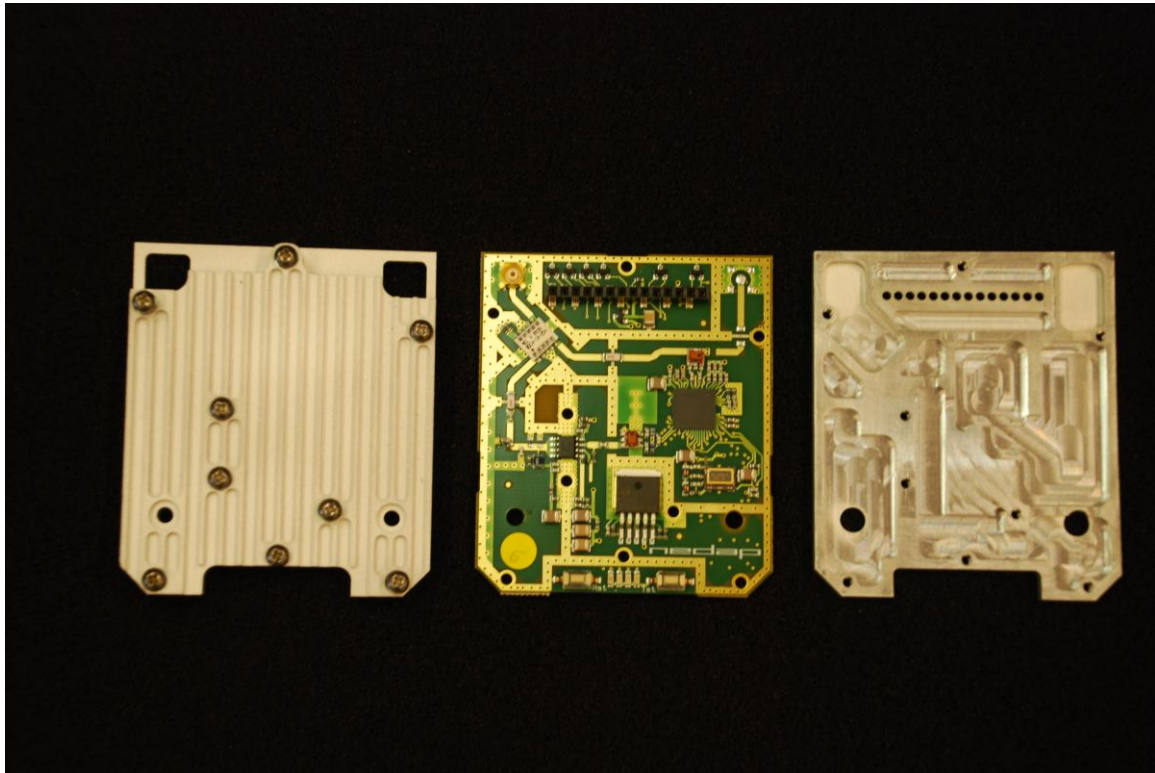

Photographs module 20103223301

Internal

PHOTOGRAPH 1: <i>PCB TOP VIEW</i>	2
PHOTOGRAPH 2: <i>METAL HOUSING SEEN FROM INSIDE</i>	3
PHOTOGRAPH 3: <i>PCB BOTTOM VIEW</i>	4
PHOTOGRAPH 4: <i>UHF MODULE</i>	5
PHOTOGRAPH 5: <i>UHF MODULE OPEN</i>	6
PHOTOGRAPH 6: <i>UHF DIPOLE ANTENNA, BOTTOM VIEW</i>	7
PHOTOGRAPH 7: <i>UHF DIPOLE ANTENNA, TOP VIEW</i>	8

Photograph 1: PCB top view

Photograph 2: *metal housing seen from inside*

Photograph 3: *PCB bottom view*

Photograph 4: *UHF Module*

Photograph 5: *UHF module open*

Photograph 6: *UHF dipole antenna, bottom view*

Photograph 7: *UHF dipole antenna, top view*