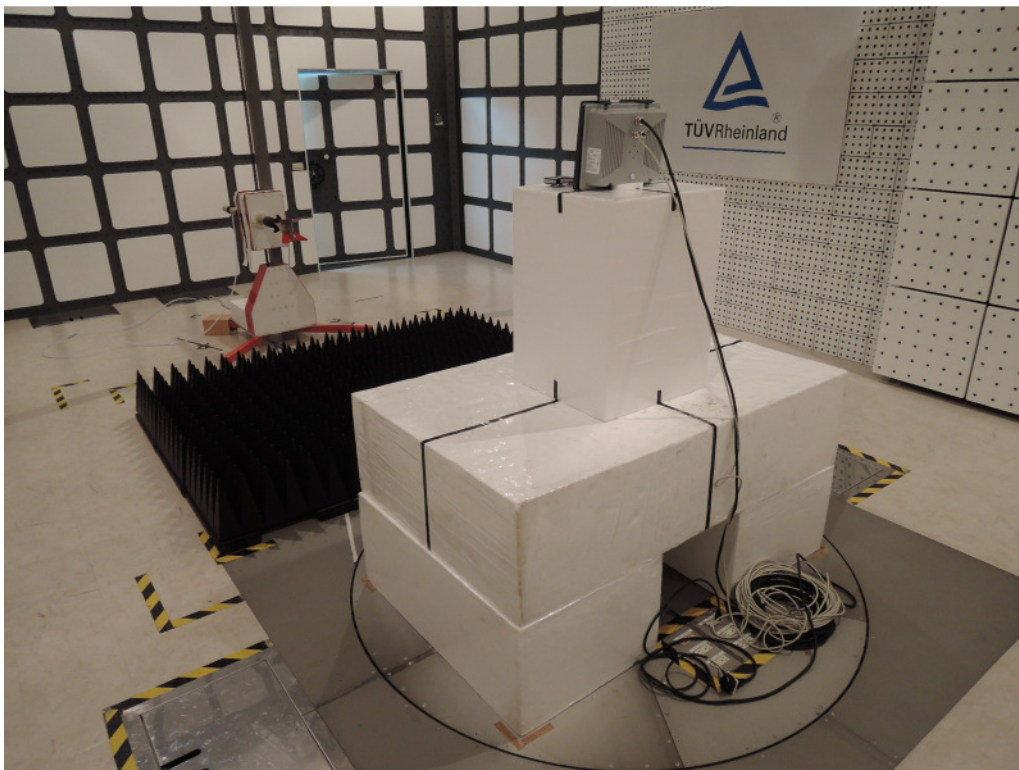

Product: Long-range vehicle and driver identification reader
Type Identification: TRANSIT ULTIMATE

Photograph 1: Set-up for Spurious Emissions (Front View)

Photograph 2: Set-up for Spurious Emissions (Back View 1 TX)

Product: Long-range vehicle and driver identification reader
Type Identification: TRANSIT ULTIMATE

Photograph 3: Set-up for Spurious Emissions (Back View 2 TX)

Product: Long-range vehicle and driver identification reader
Type Identification: TRANSIT ULTIMATE

Photograph 4: Set-up for for Mains Conducted testing Back

Photograph 5: Set-up for for Mains Conducted testing Front