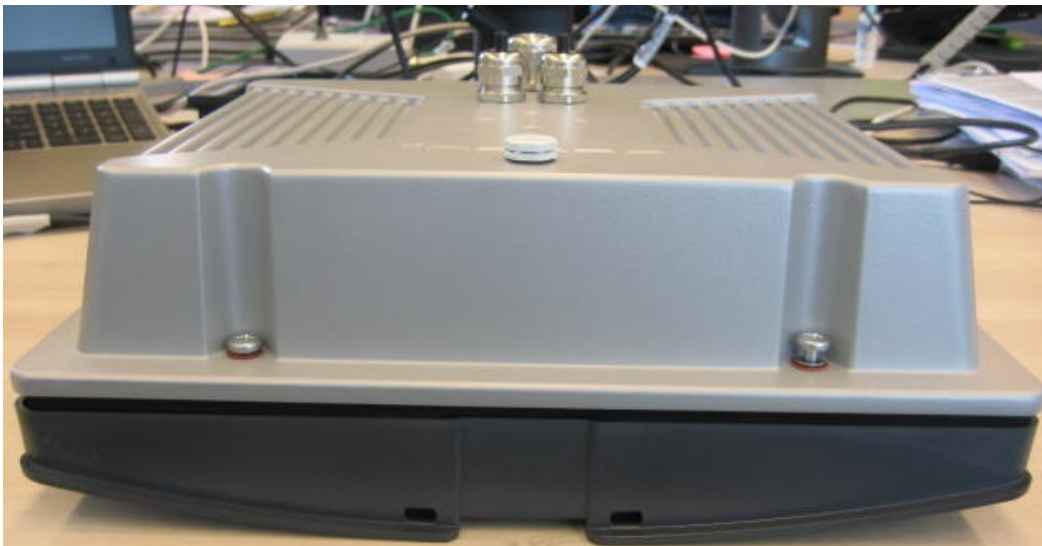

2.3 Bottom side