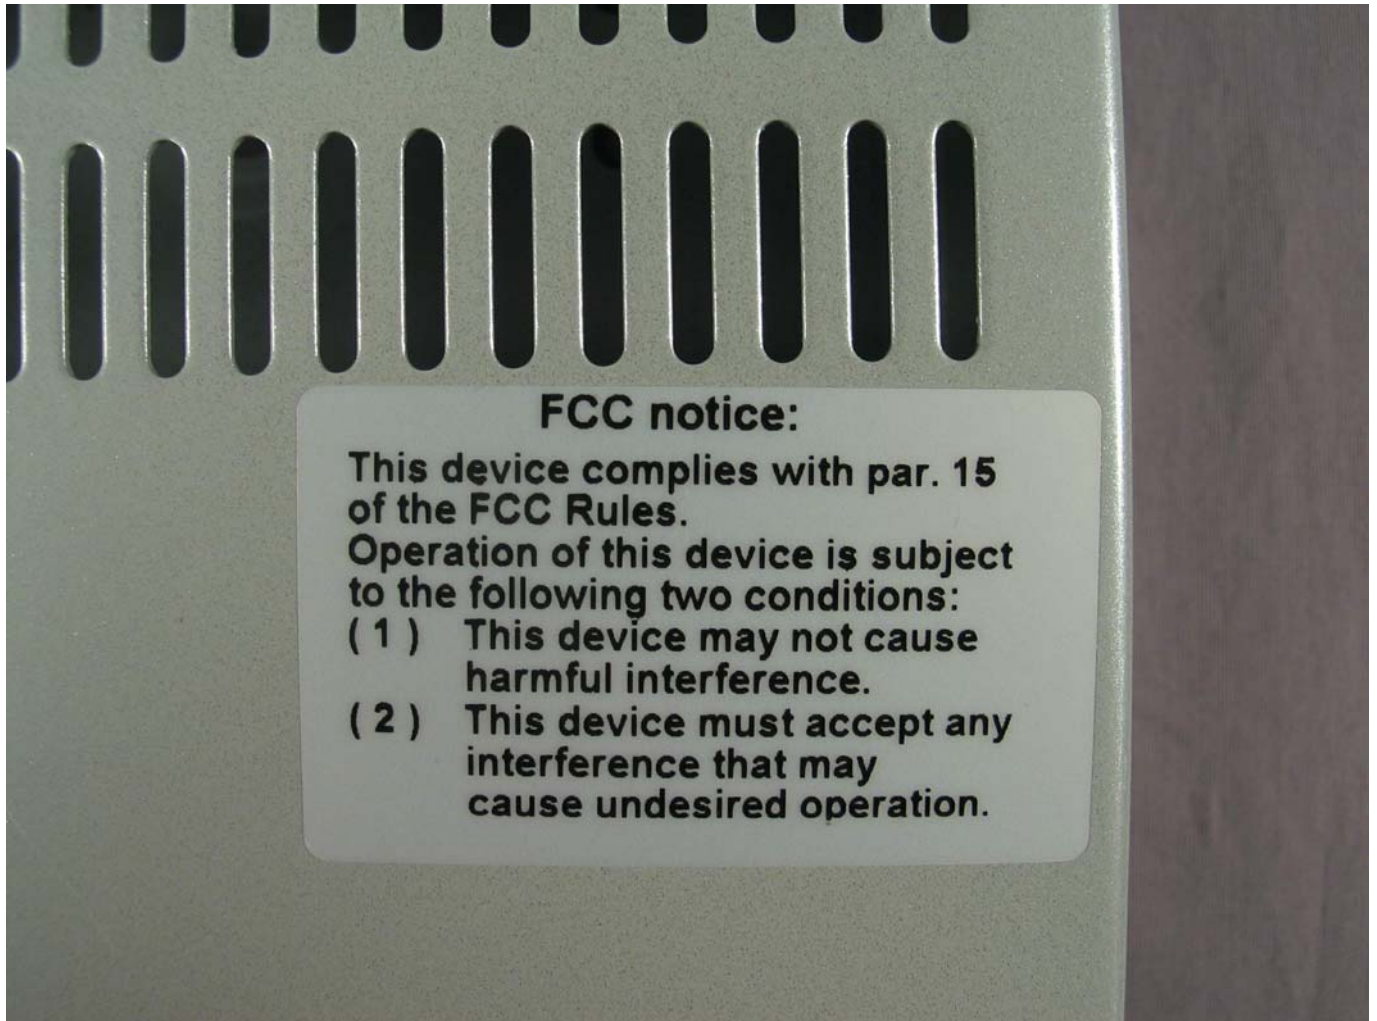

**LABEL INFORMATION FOR A DEACTIVATOR,
BRAND NEDAP, MODEL TDC.**

FCC listed : 90828
Industry Canada : IC3501
VCCI registered : R-1518, C-1598

TNO Electronic Products & Services (EPS) B.V.
P.O. Box 15
9822 ZG Niekerk (NL)
Smidshornerweg 18
9822 TL Niekerk (NL)

Description of EUT: Deactivator
Manufacturer: N.V. Nederlandsche Apparatenfabriek "NEDAP"
Brand mark: Nedap
Model: TDC
FCC ID: CGDTDC

Table of contents

1	Label information.....	4
1.1	FCC warning label location.....	4
1.2	FCC warning label details.....	5
1.3	FCC ID label.....	6

Description of EUT: Deactivator
Manufacturer: N.V. Nederlandsche Apparatenfabriek "NEDAP"
Brand mark: Nedap
Model: TDC
FCC ID: CGDTDC

1 Label information.

1.1 FCC warning label location.

Description of EUT: Deactivator
Manufacturer: N.V. Nederlandsche Apparatenfabriek "NEDAP"
Brand mark: Nedap
Model: TDC
FCC ID: CGDTDC

1.2 FCC warning label details.

Description of EUT: Deactivator
Manufacturer: N.V. Nederlandsche Apparatenfabriek "NEDAP"
Brand mark: Nedap
Model: TDC
FCC ID: CGDTDC

1.3 FCC ID label.