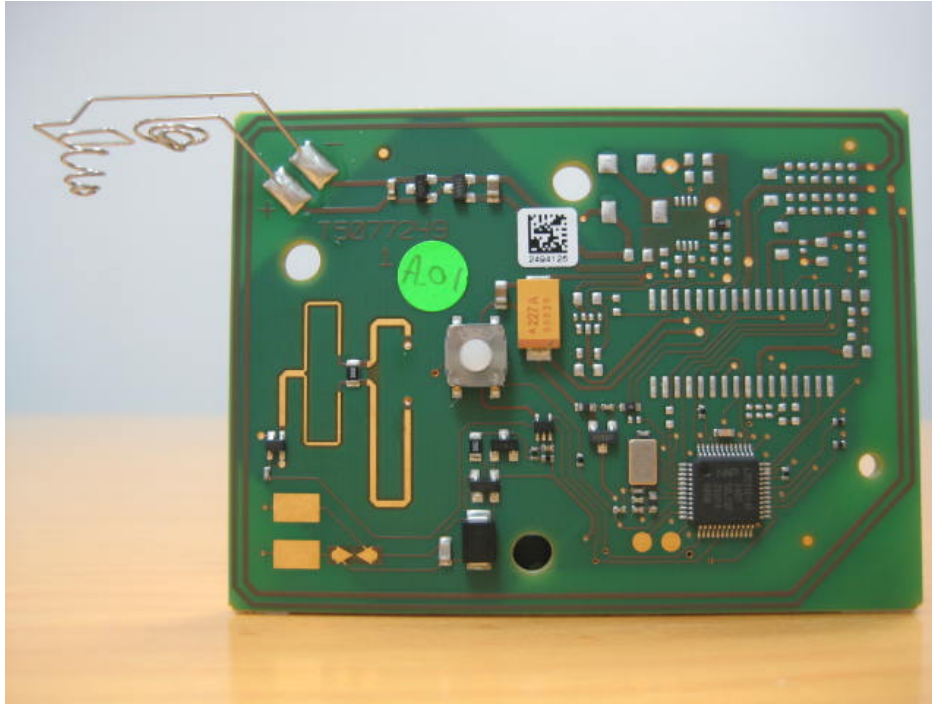

2.2 Photograph of PCB in enclosure

2.3 Open case without Printed Circuit board

Description of EUT: Long-range vehicle identification tag operating on 433 MHz
Manufacturer: N.V. Nederlandse Apparatenfabriek "Nedap"
Brand mark: Nedap
Model: WINDOW TAG ULTIMATE
FCC ID: CGDTAGULTI01
IC: 1444A-TAGULTI01
Type of Application: New Application

3 Printed Circuit boards with battery connection

3.1 Front side

3.2 Back side

Description of EUT: Long-range vehicle identification tag operating on 433 MHz
Manufacturer: N.V. Nederlandse Apparatenfabriek "Nedap"
Brand mark: Nedap
Model: WINDOW TAG ULTIMATE
FCC ID: CGDTAGULTI01
IC: 1444A-TAGULTI01
Type of Application: New Application