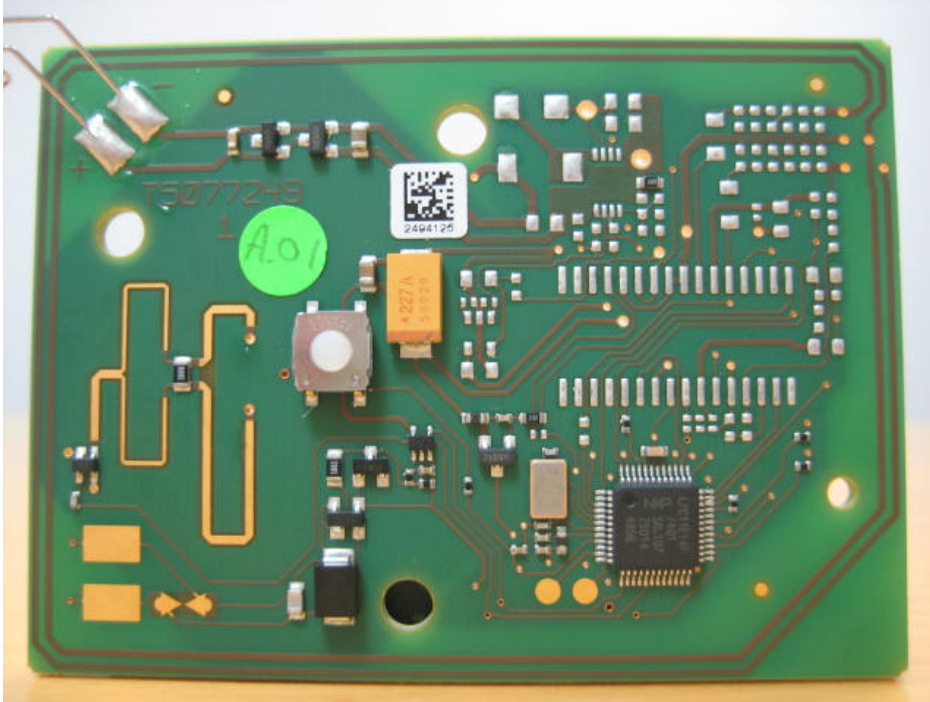

2.2 Photograph of PCB in enclosure

2.3 Open case without Printed Circuit board

Description of EUT: Long-range vehicle identification tag operating on 433 MHz
Manufacturer: N.V. Nederlandse Apparatenfabriek "Nedap"
Brand mark: Nedap
Model: WINDOW TAG ULTIMATE
FCC ID: CGDTAGULTI01
IC: 1444A-TAGULTI01
Type of Application: New Application

3 Printed Circuit boards with battery connection

3.1 Front side

3.2 Back side

Description of EUT: Long-range vehicle identification tag operating on 433 MHz
Manufacturer: N.V. Nederlandse Apparatenfabriek "Nedap"
Brand mark: Nedap
Model: WINDOW TAG ULTIMATE
FCC ID: CGDTAGULTI01
IC: 1444A-TAGULTI01
Type of Application: New Application

4 Printed circuit board

4.1 Front side

4.2 Back side