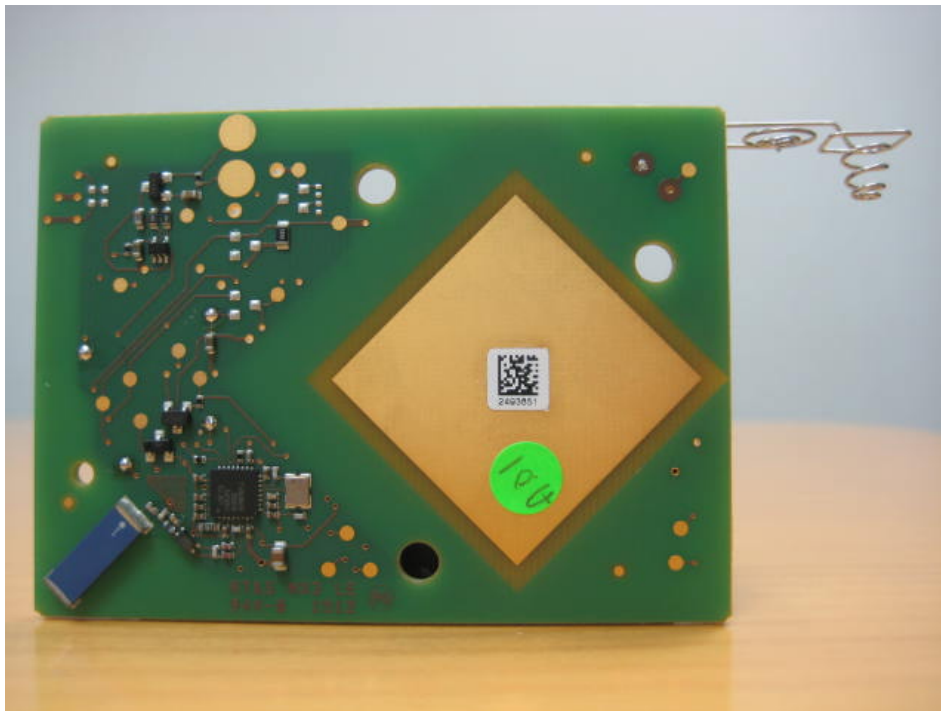


**Long-range vehicle identification tag operating on
433 MHz
Brand Nedap
Model: WINDOW TAG ULTIMATE
Interior Photographs**

Description of EUT: Long-range vehicle identification tag operating on 433 MHz
Manufacturer: N.V. Nederlandse Apparatenfabriek "Nedap"
Brand mark: Nedap
Model: WINDOW TAG ULTIMATE
FCC ID: CGDTAGULTI01
IC: 1444A-TAGULTI01
Type of Application: New Application

1 Total overview

2 Case opened

2.1 Batteries

Description of EUT: Long-range vehicle identification tag operating on 433 MHz
Manufacturer: N.V. Nederlandse Apparatenfabriek "Nedap"
Brand mark: Nedap
Model: WINDOW TAG ULTIMATE
FCC ID: CGDTAGULTI01
IC: 1444A-TAGULTI01
Type of Application: New Application

2.2 Photograph of PCB in enclosure

2.3 Open case without Printed Circuit board

Description of EUT: Long-range vehicle identification tag operating on 433 MHz
Manufacturer: N.V. Nederlandse Apparatenfabriek "Nedap"
Brand mark: Nedap
Model: WINDOW TAG ULTIMATE
FCC ID: CGDTAGULTI01
IC: 1444A-TAGULTI01
Type of Application: New Application

3 Printed Circuit boards with battery connection

3.1 Front side

3.2 Back side

Description of EUT: Long-range vehicle identification tag operating on 433 MHz
Manufacturer: N.V. Nederlandse Apparatenfabriek "Nedap"
Brand mark: Nedap
Model: WINDOW TAG ULTIMATE
FCC ID: CGDTAGULTI01
IC: 1444A-TAGULTI01
Type of Application: New Application