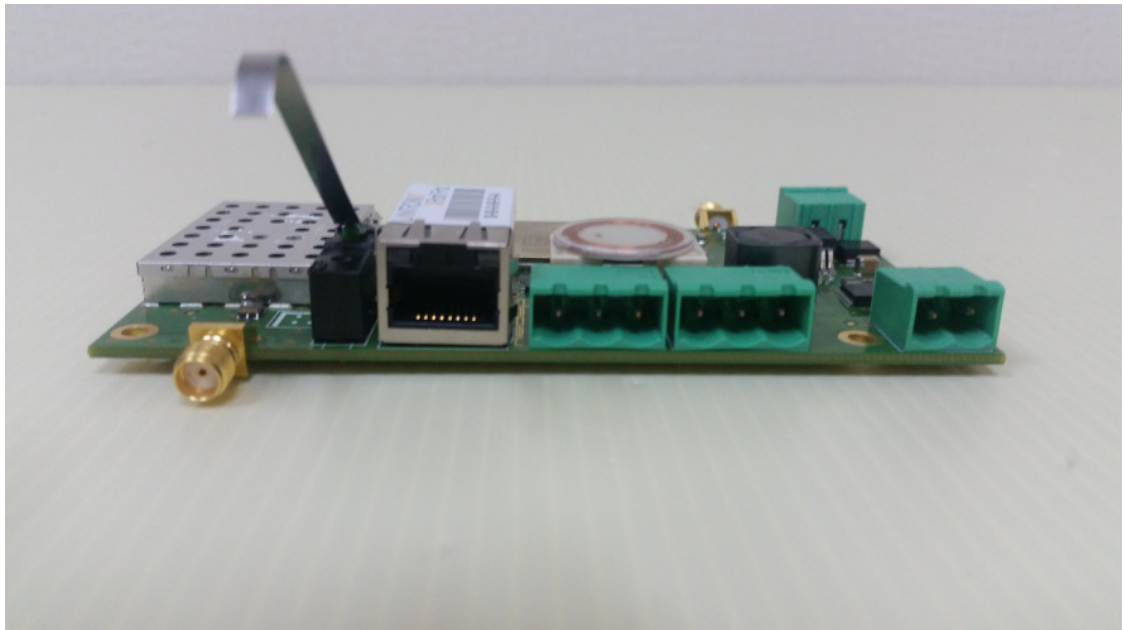

Product: Data collector for the SENSIT parking system
Type Identification: SENSIT GATEWAY US

Product: Data collector for the SENSIT parking system
Type Identification: SENSIT GATEWAY US

Product: Data collector for the SENSIT parking system
Type Identification: SENSIT GATEWAY US

Product: Data collector for the SENSIT parking system
Type Identification: SENSIT GATEWAY US

3G
Antenna

Antenna
902-928 MHz