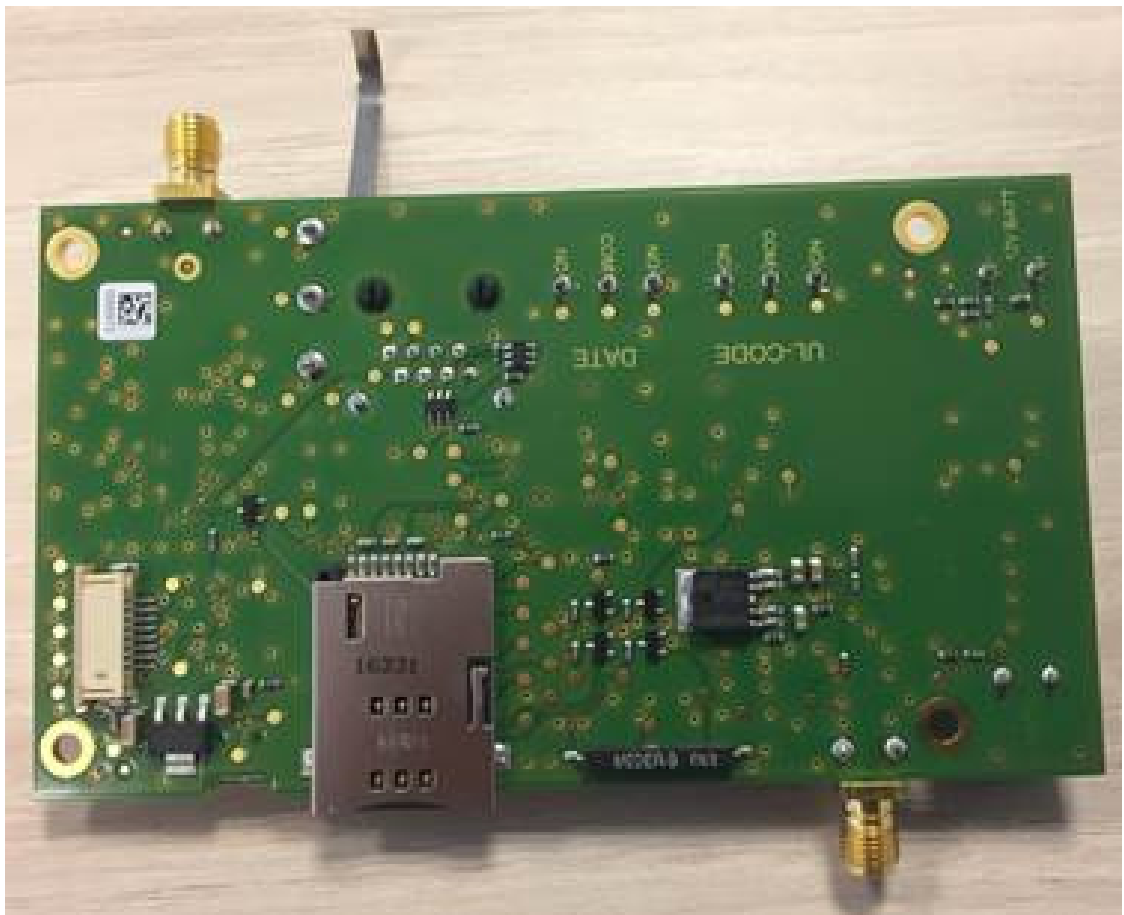

Product: Data collector for the SENSIT parking system
Type Identification: SENSIT GATEWAY US

Product: Data collector for the SENSIT parking system
Type Identification: SENSIT GATEWAY US

Product: Data collector for the SENSIT parking system
Type Identification: SENSIT GATEWAY US

Product: Data collector for the SENSIT parking system
Type Identification: SENSIT GATEWAY US

3G
Antenna

Antenna
902-928 MHz