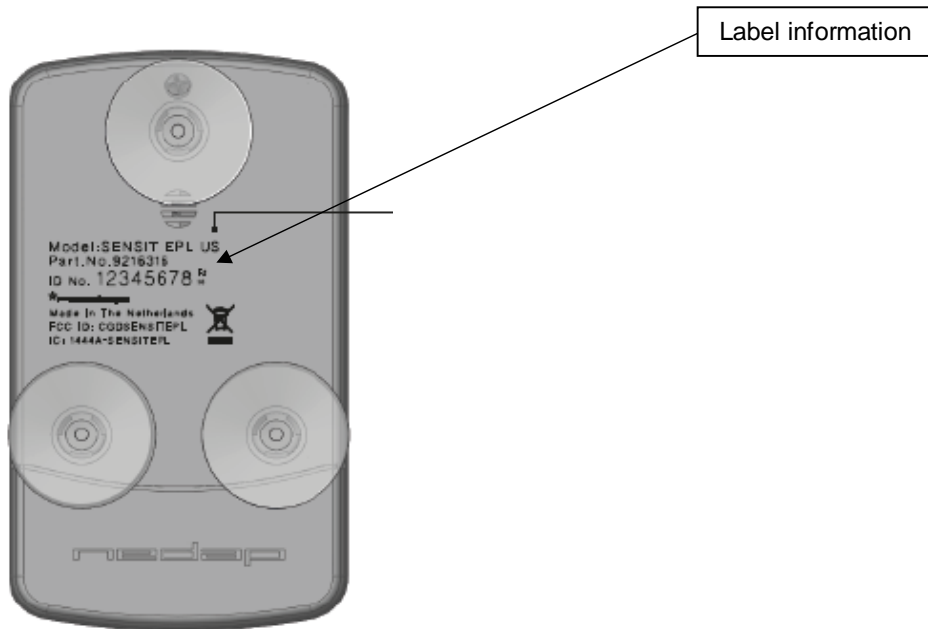

Description of EUT: Parking sensor operating on 902-928 MHz
Manufacturer: N.V. Nederlandse Apparatenfabriek "Nedap"
Brand mark: Nedap
Model: SENSIT EPL US
FCC ID: CGDSENSITEPL
IC: 1444A-SENSITEPL
Type of Service: New Application

---

1 Front side