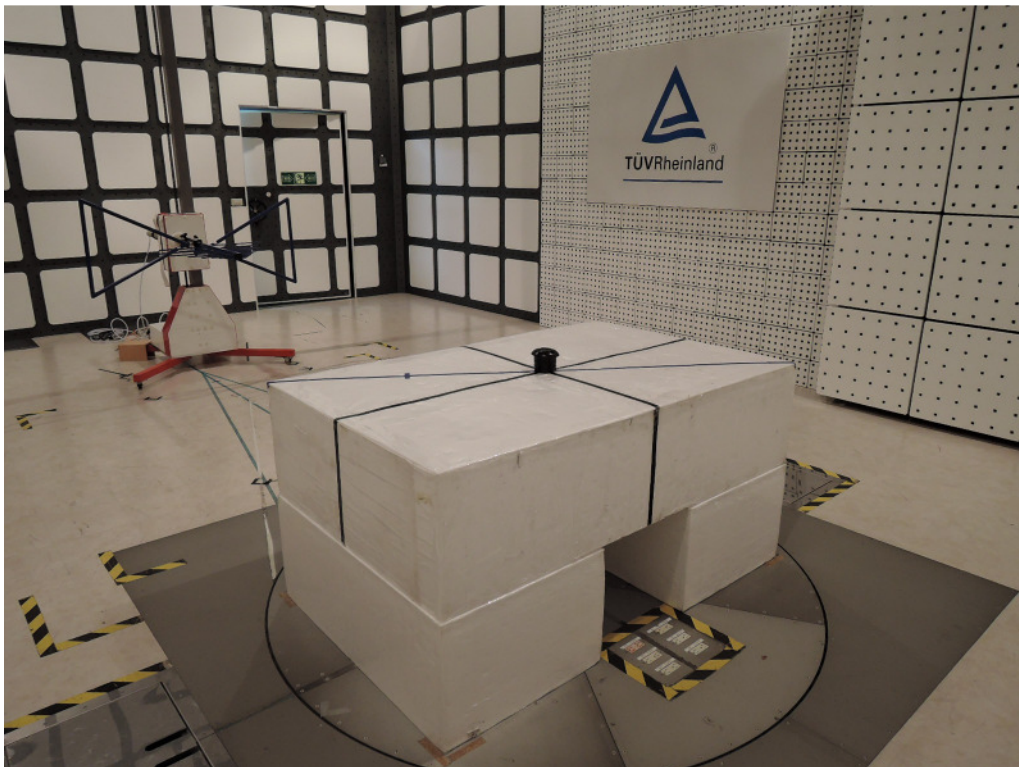

Product:

Wireless Space Count System for Parking Lots

Type Identification:

SENSIT IR US/ SENSIT FLUSH MOUNT US

Photograph 1: Set-up for Spurious Emissions (Front View)

Product:

Wireless Space Count System for Parking Lots

Type Identification:

SENSIT IR US/ SENSIT FLUSH MOUNT US

Photograph 2: Set-up for Spurious Emissions (Back View 1 TX)

Photograph 3: Set-up for Spurious Emissions (Back View 2 TX)

Product: Wireless Space Count System for Parking Lots
Type Identification: SENSIT IR US/ SENSIT FLUSH MOUNT US

Photograph 4: Set-up for Spurious Emissions (Back View 3 TX)