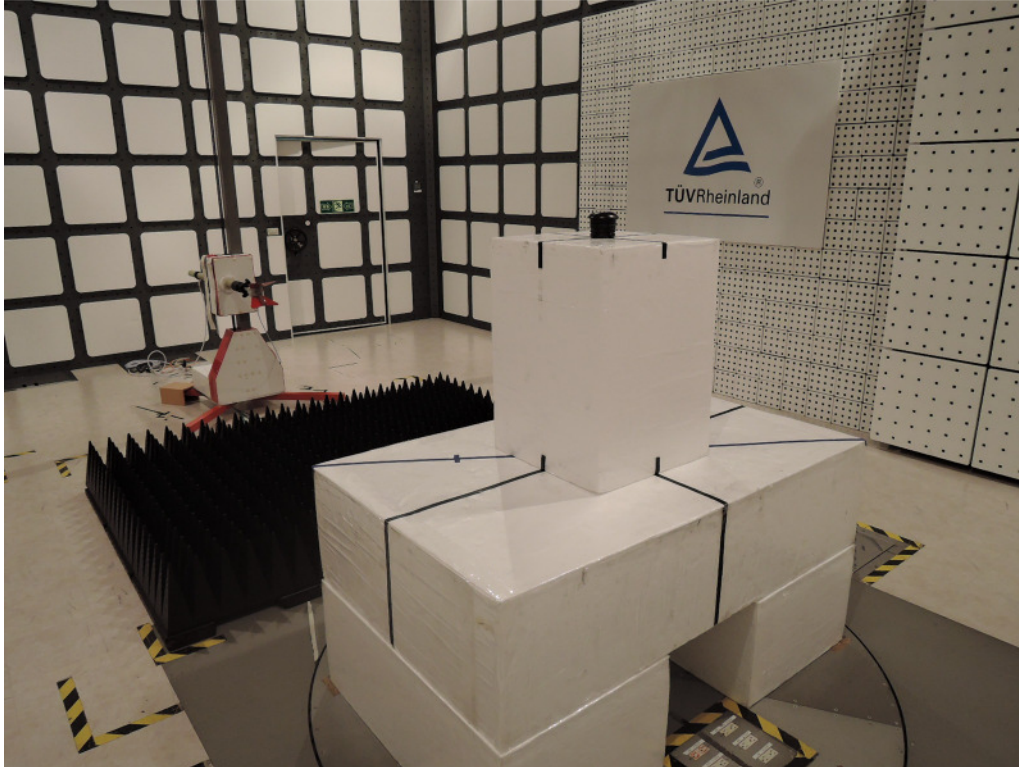

Product:

Wireless Space Count System for Parking Lots

Type Identification:

SENSIT IR US/ SENSIT FLUSH MOUNT US

Photograph 1: Set-up for Spurious Emissions (Front View)

Product:

Wireless Space Count System for Parking Lots

Type Identification:

SENSIT IR US/ SENSIT FLUSH MOUNT US

Photograph 2: Set-up for Spurious Emissions (Back View 1 TX)

Photograph 3: Set-up for Spurious Emissions (Back View 2 TX)

Product: Wireless Space Count System for Parking Lots
Type Identification: SENSIT IR US/ SENSIT FLUSH MOUNT US

Photograph 4: Set-up for Spurious Emissions (Back View 3 TX)