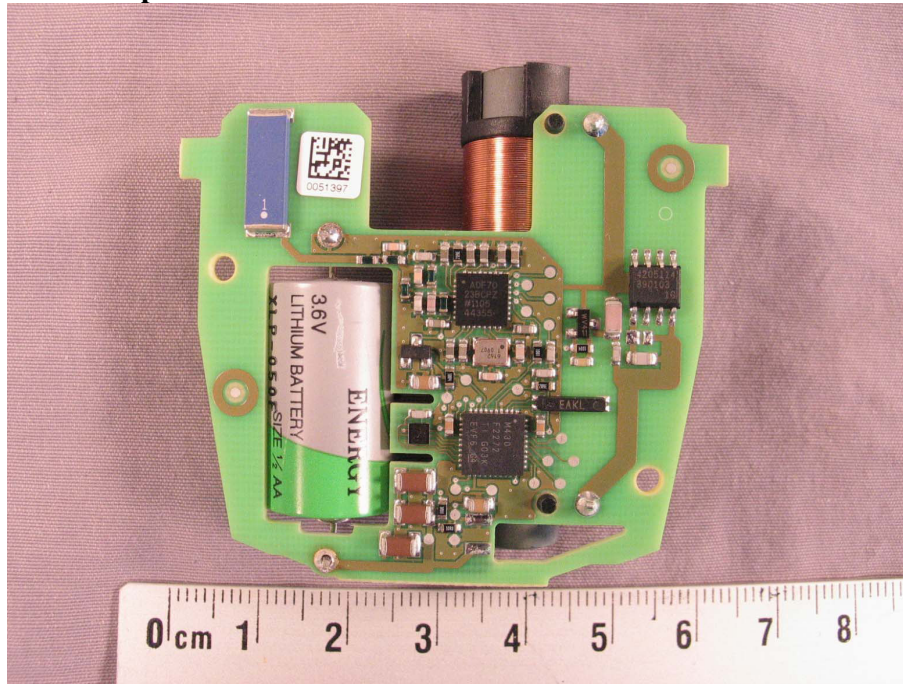

26 October 2011

Description of EUT: Transmitter of a Cow Pedometer
Manufacturer: N.V. Nederlandse Apparatenfabriek "Nedap"
Brand mark: Several
Model: LACTIVATOR REALTIME
FCC ID: CGDRTLACT
IC: 1444A-RTLACT

Table of contents

1	PRINTED CIRCUIT BOARD OF THE LACTIVATOR REALTIME	4
1.1	COMPONENT SIDE.....	4
1.2	BACK SIDE.....	4

1 Printed circuit board of the LACTIVATOR REALTIME

1.1 Component side

1.2 Back side