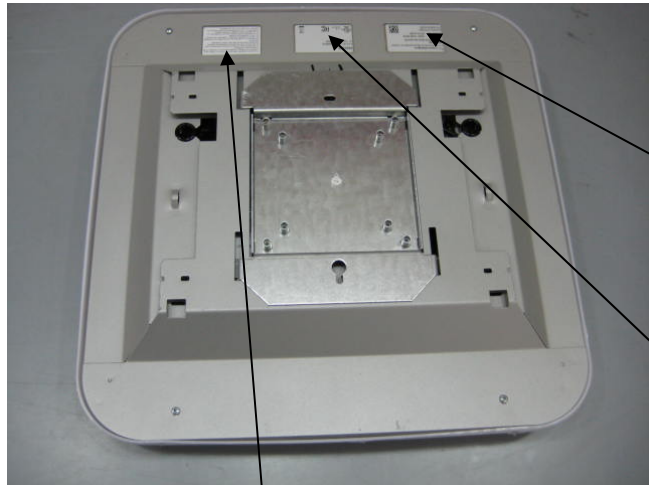

Description of EUT: UHF RFID Reader mounted to the shop ceiling -
or wall operating on 902-928 MHz
Manufacturer: N.V. Nederlandsche Apparatenfabriek "Nedap"
Brand mark: Nedap
Model: ASSY OVR RFID
FCC ID: CGDOVRRFID
IC: 1444A-OVRRFID
Type of Service: New Application

---

1 Location of the label