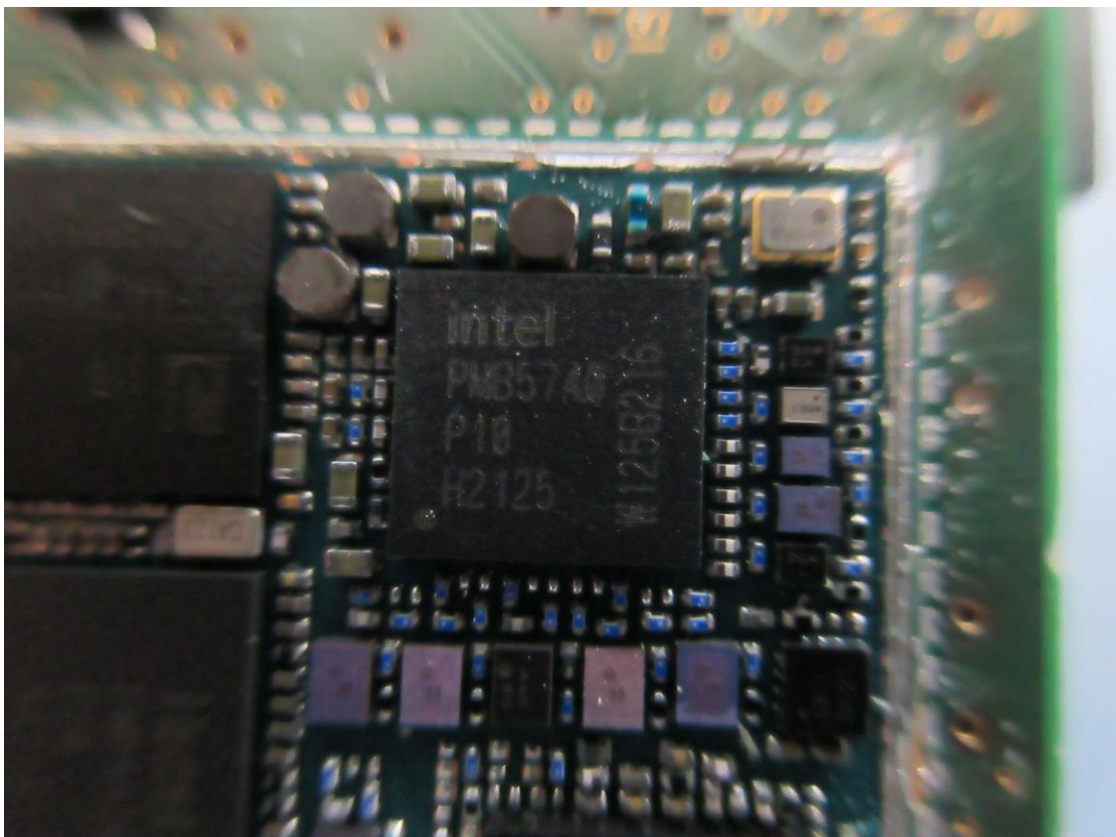

CN216UQE(P15C-RFID) 001,  
CN216UQE(FCC-MPE) 001,  
CN21DMAZ(RSS247-RFID) 001,  
CN21DMAZ(IC-MPE) 001

Product: Data collector for SENSIT parking system  
Type Identification: SENSIT NVS2002 US

CN216UQE(P15C-RFID) 001,  
CN216UQE(FCC-MPE) 001,  
CN21DMAZ(RSS247-RFID) 001,  
CN21DMAZ(IC-MPE) 001

Product: Data collector for SENSIT parking system  
Type Identification: SENSIT NVS2002 US

CN216UQE(P15C-RFID) 001,  
CN216UQE(FCC-MPE) 001,  
CN21DMAZ(RSS247-RFID) 001,  
CN21DMAZ(IC-MPE) 001

Product: Data collector for SENSIT parking system  
Type Identification: SENSIT NVS2002 US