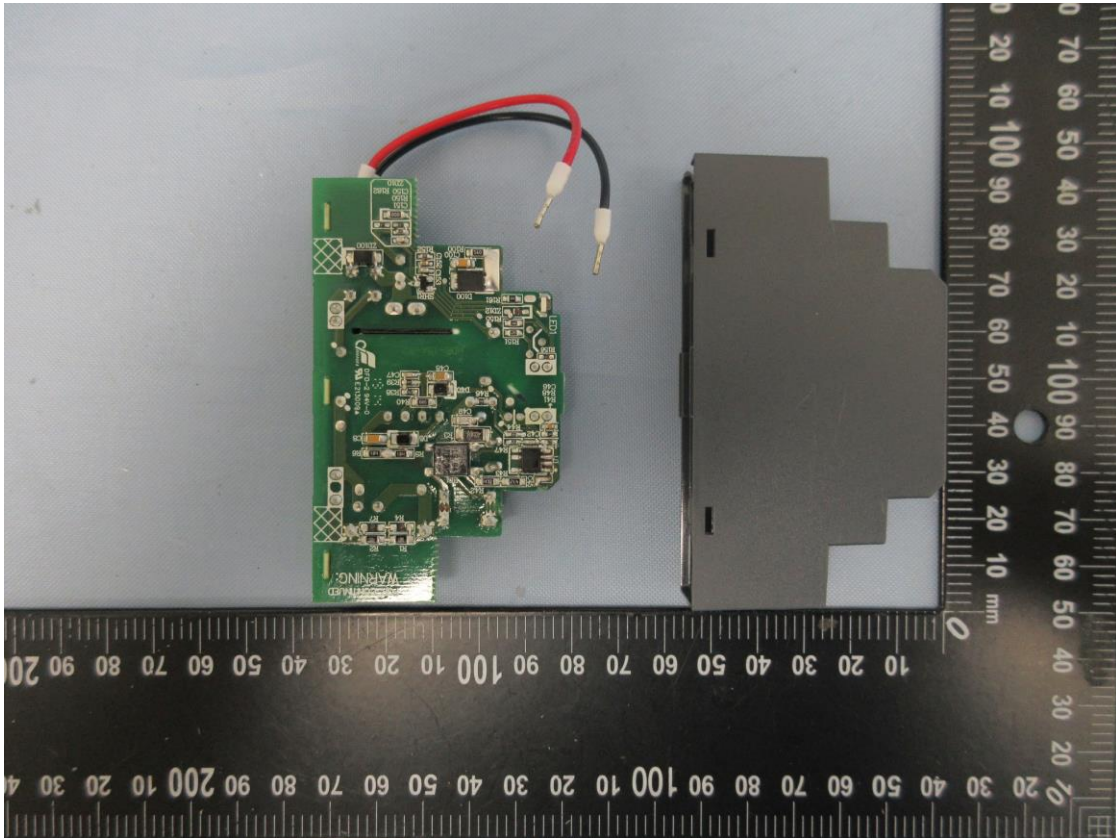

CN216UQE(P15C-RFID) 001,
CN216UQE(FCC-MPE) 001,
CN21DMAZ(RSS247-RFID) 001,
CN21DMAZ(IC-MPE) 001

Product: Data collector for SENSIT parking system
Type Identification: SENSIT NVS2002 US