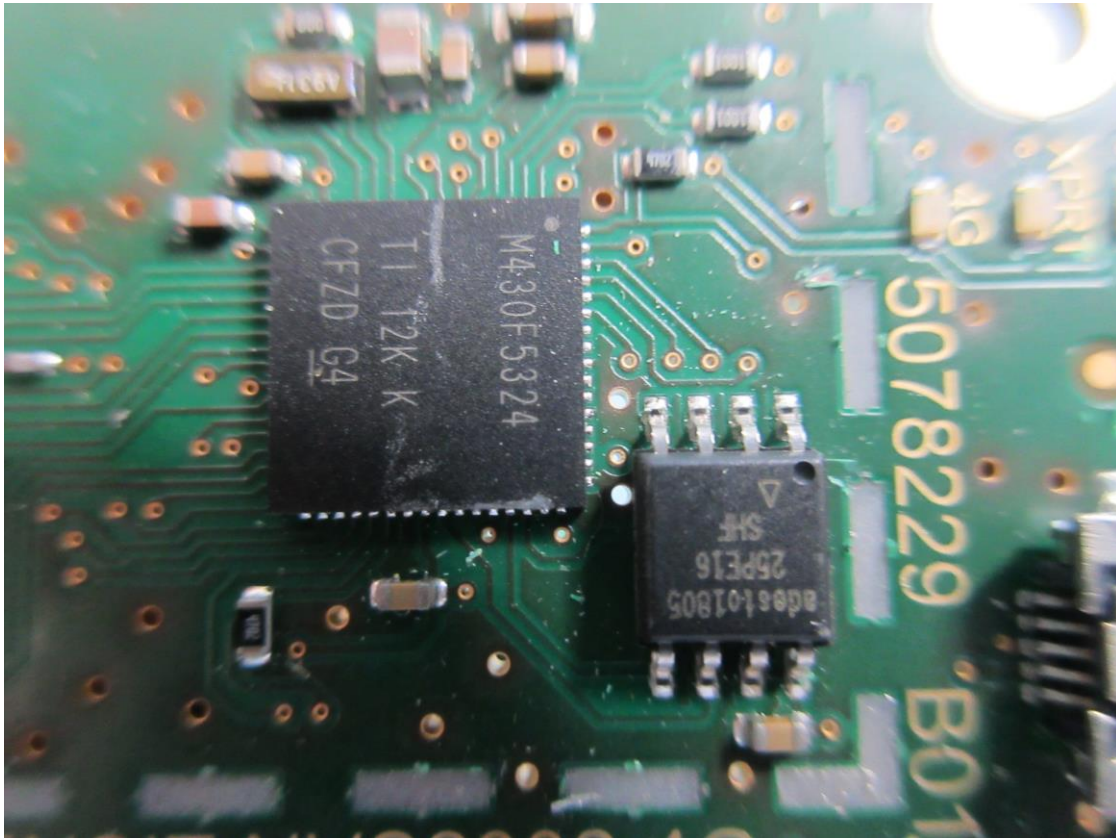

CN216UQE(P15C-RFID) 001,  
CN216UQE(FCC-MPE) 001,  
CN21DMAZ(RSS247-RFID) 001,  
CN21DMAZ(IC-MPE) 001

Product: Data collector for SENSIT parking system  
Type Identification: SENSIT NVS2002 US

CN216UQE(P15C-RFID) 001,  
CN216UQE(FCC-MPE) 001,  
CN21DMAZ(RSS247-RFID) 001,  
CN21DMAZ(IC-MPE) 001

Product: Data collector for SENSIT parking system  
Type Identification: SENSIT NVS2002 US

CN216UQE(P15C-RFID) 001,  
CN216UQE(FCC-MPE) 001,  
CN21DMAZ(RSS247-RFID) 001,  
CN21DMAZ(IC-MPE) 001

Product: Data collector for SENSIT parking system  
Type Identification: SENSIT NVS2002 US