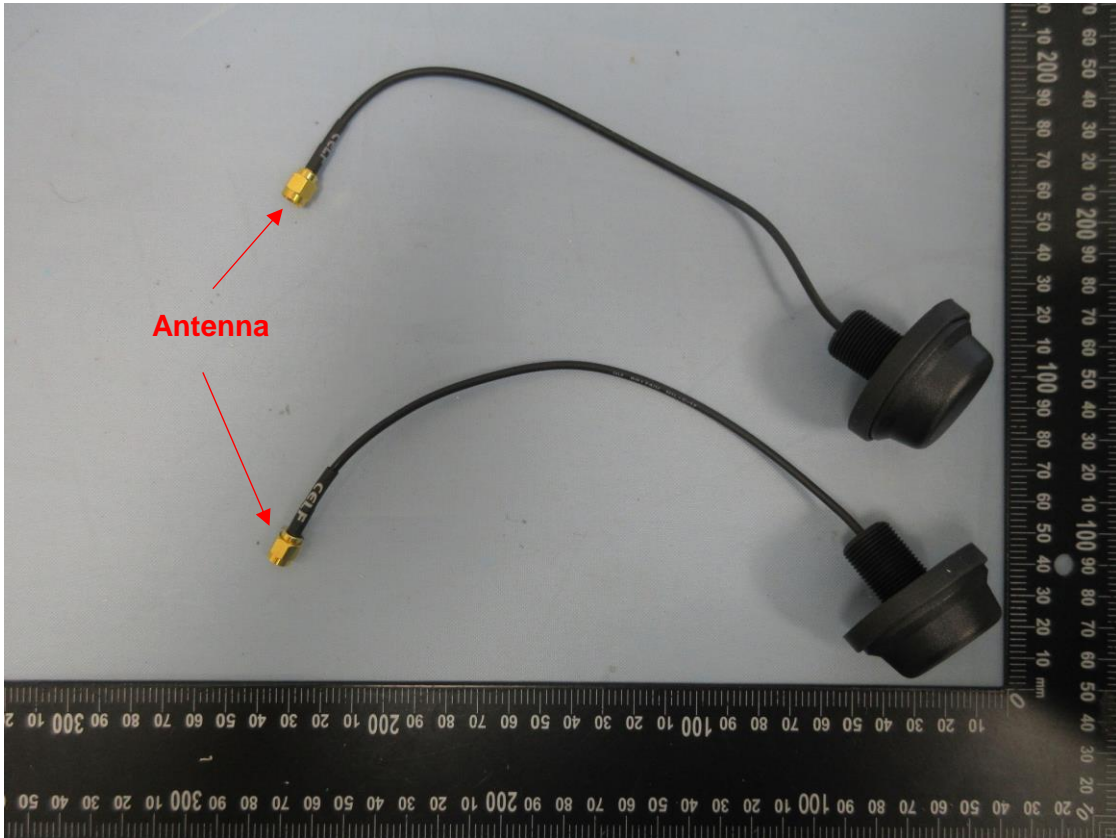

CN216UQE(P15C-RFID) 001,
CN216UQE(FCC-MPE) 001,
CN21DMAZ(RSS247-RFID) 001,
CN21DMAZ(IC-MPE) 001

Product: Data collector for SENSIT parking system
Type Identification: SENSIT NVS2002 US