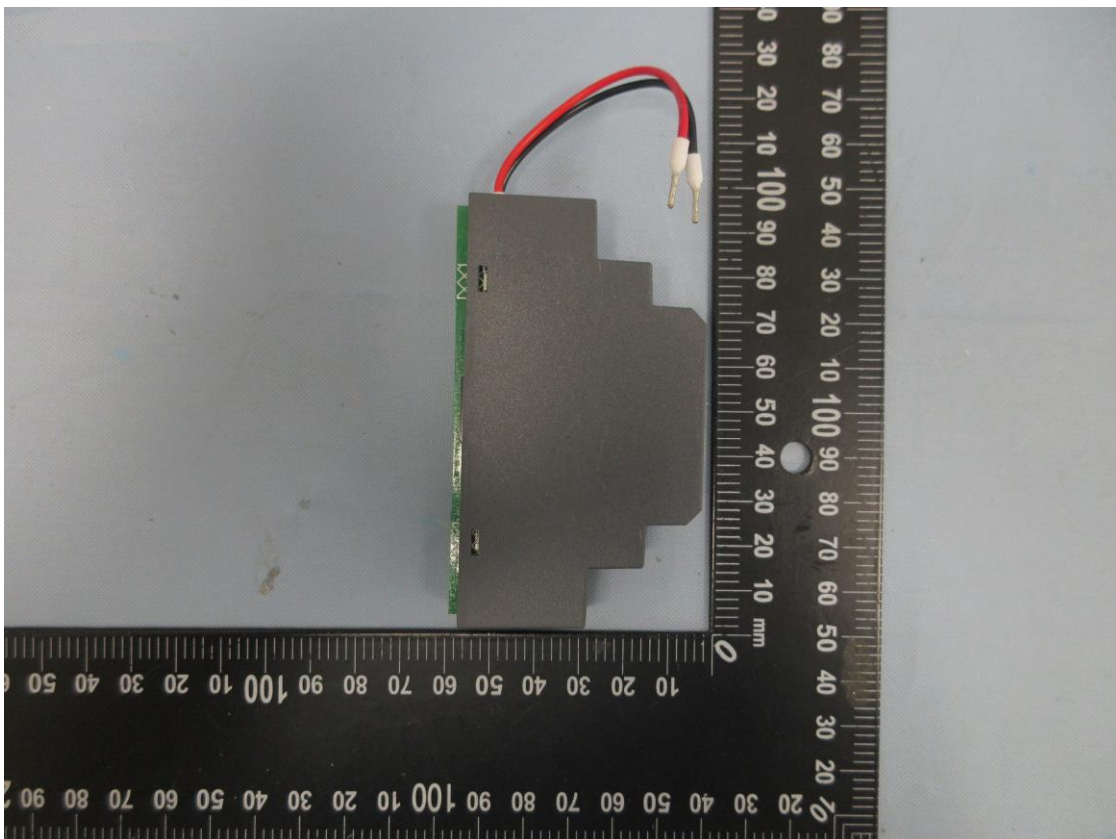

CN216UQE(P15C-RFID) 001,
CN216UQE(FCC-MPE) 001,
CN21DMAZ(RSS247-RFID) 001,
CN21DMAZ(IC-MPE) 001

Product: Data collector for SENSIT parking system
Type Identification: SENSIT NVS2002 US