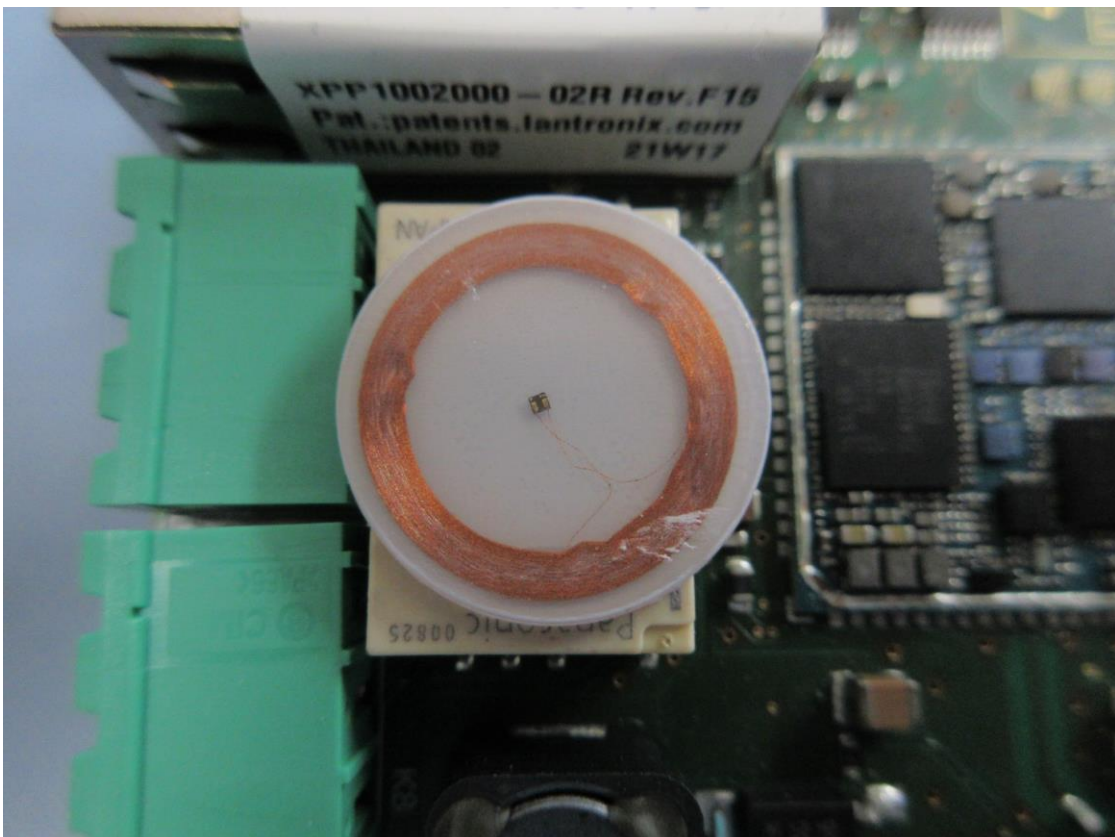

CN216UQE(P15C-RFID) 001,
CN216UQE(FCC-MPE) 001,
CN21DMAZ(RSS247-RFID) 001,
CN21DMAZ(IC-MPE) 001

Product: Data collector for SENSIT parking system
Type Identification: SENSIT NVS2002 US