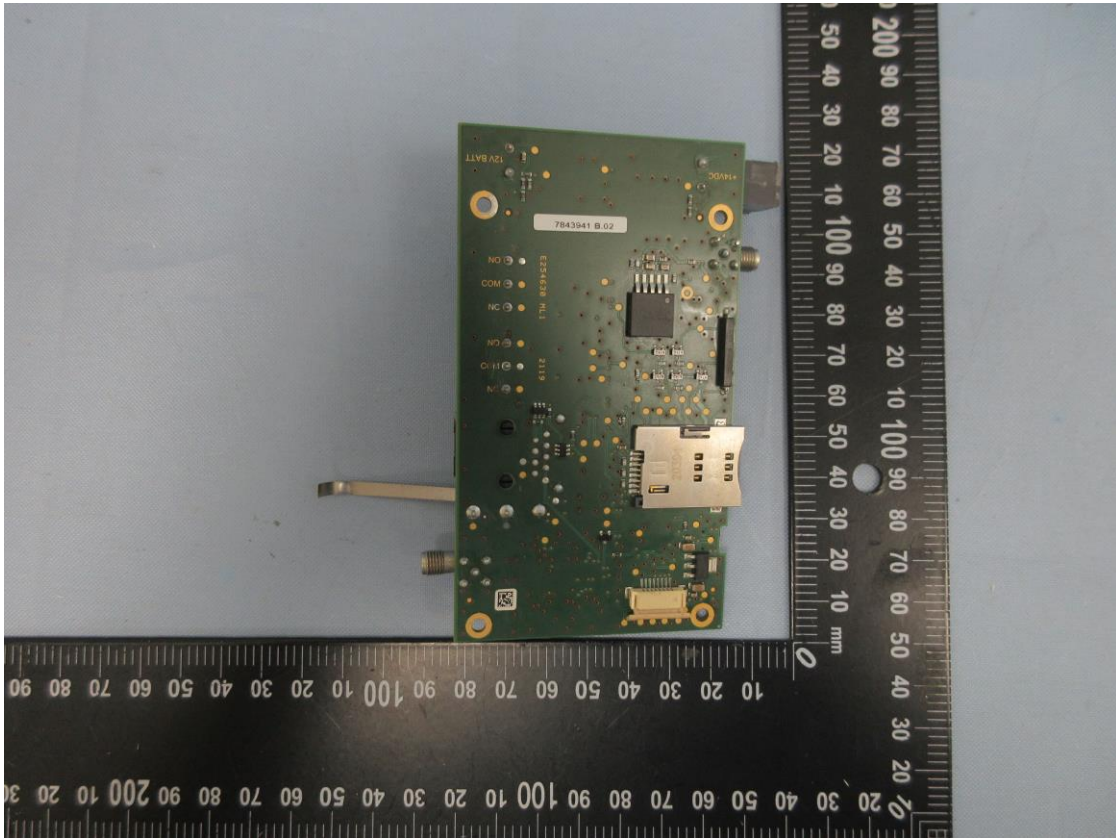

CN216UQE(P15C-RFID) 001,
CN216UQE(FCC-MPE) 001,
CN21DMAZ(RSS247-RFID) 001,
CN21DMAZ(IC-MPE) 001

Product: Data collector for SENSIT parking system
Type Identification: SENSIT NVS2002 US