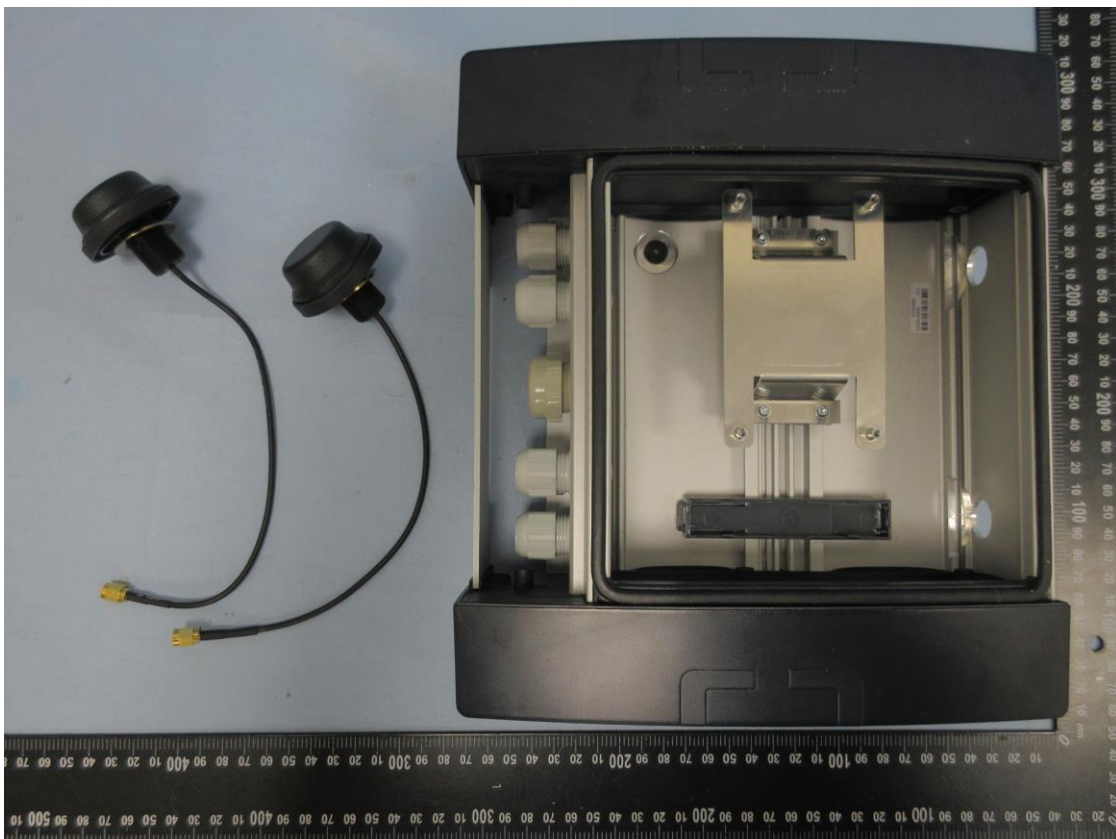

CN216UQE(P15C-RFID) 001,
CN216UQE(FCC-MPE) 001,
CN21DMAZ(RSS247-RFID) 001,
CN21DMAZ(IC-MPE) 001

Product: Data collector for SENSIT parking system
Type Identification: SENSIT NVS2002 US