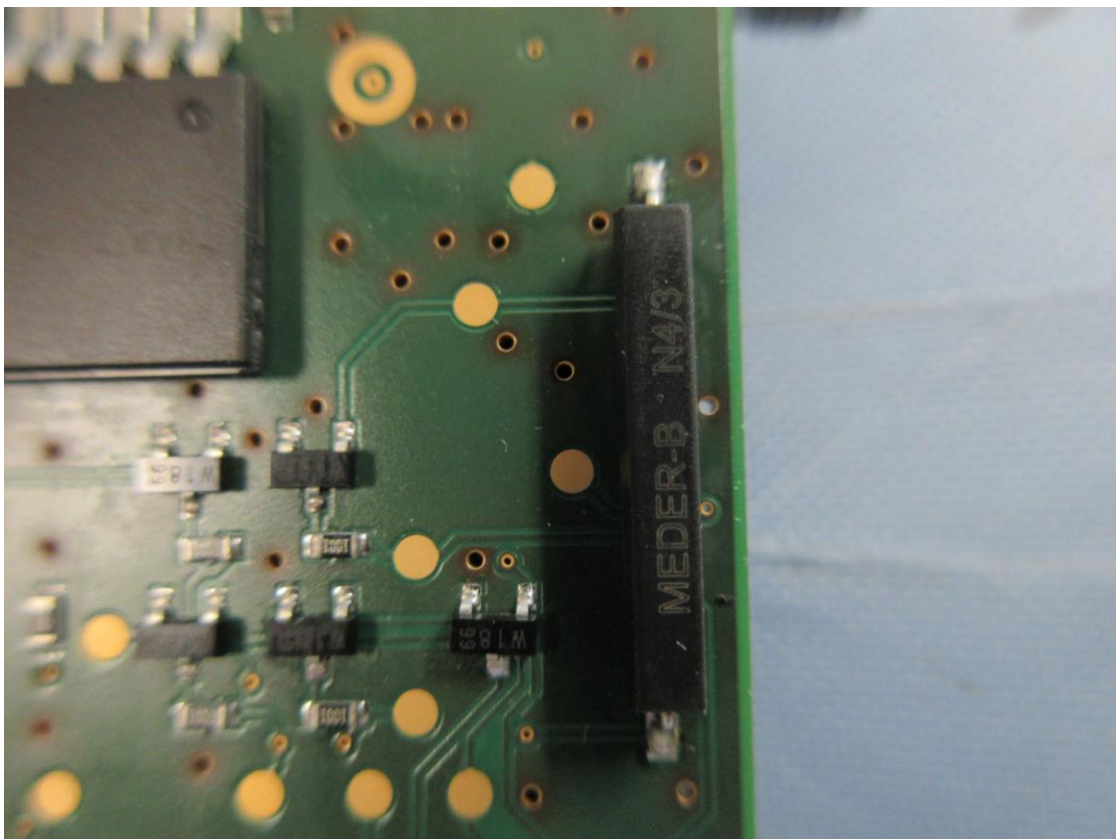

CN216UQE(P15C-RFID) 001,
CN216UQE(FCC-MPE) 001,
CN21DMAZ(RSS247-RFID) 001,
CN21DMAZ(IC-MPE) 001

Product: Data collector for SENSIT parking system
Type Identification: SENSIT NVS2002 US