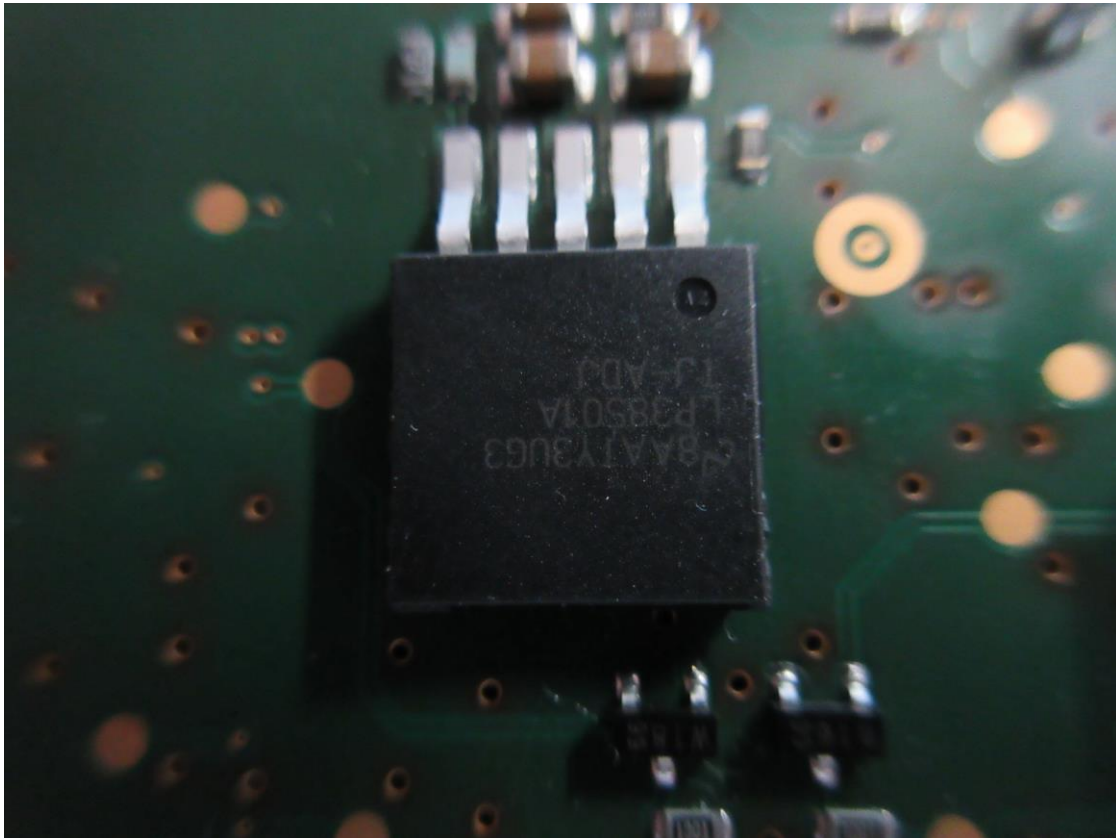

CN216UQE(P15C-RFID) 001,
CN216UQE(FCC-MPE) 001,
CN21DMAZ(RSS247-RFID) 001,
CN21DMAZ(IC-MPE) 001

Product: Data collector for SENSIT parking system
Type Identification: SENSIT NVS2002 US