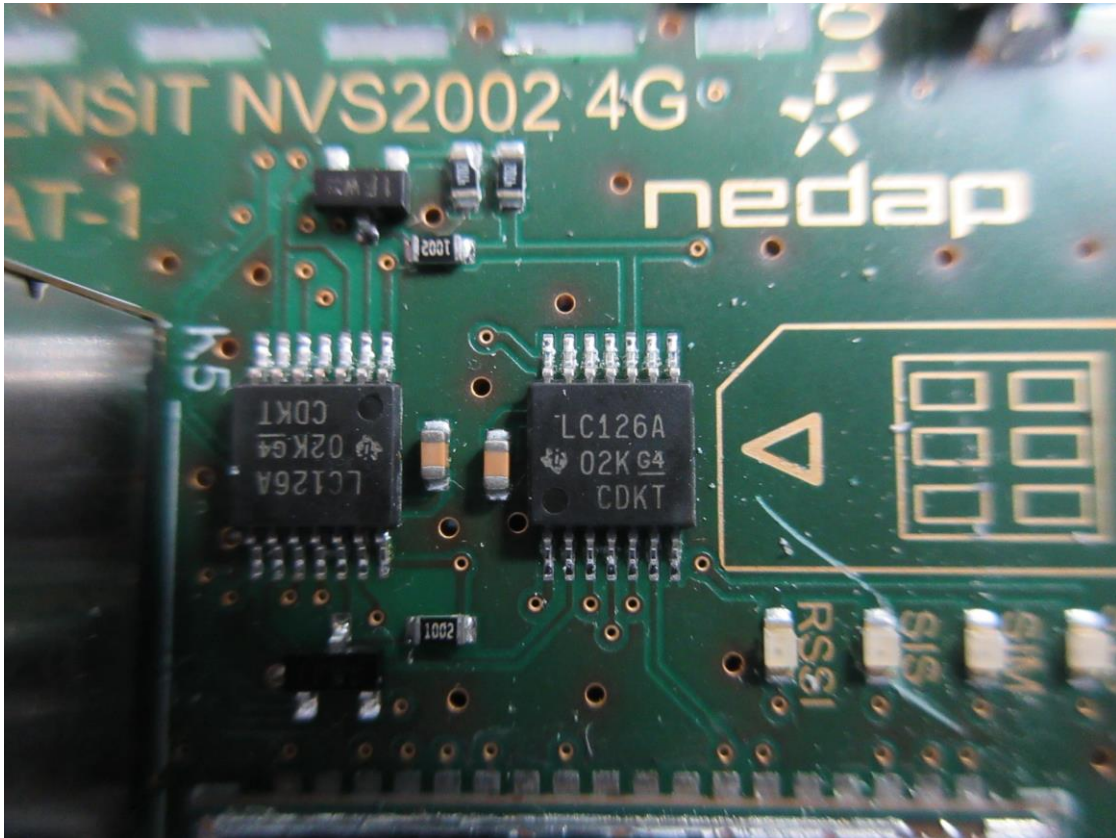

CN216UQE(P15C-RFID) 001,  
CN216UQE(FCC-MPE) 001,  
CN21DMAZ(RSS247-RFID) 001,  
CN21DMAZ(IC-MPE) 001

Product: Data collector for SENSIT parking system  
Type Identification: SENSIT NVS2002 US

CN216UQE(P15C-RFID) 001,  
CN216UQE(FCC-MPE) 001,  
CN21DMAZ(RSS247-RFID) 001,  
CN21DMAZ(IC-MPE) 001

Product: Data collector for SENSIT parking system  
Type Identification: SENSIT NVS2002 US

CN216UQE(P15C-RFID) 001,  
CN216UQE(FCC-MPE) 001,  
CN21DMAZ(RSS247-RFID) 001,  
CN21DMAZ(IC-MPE) 001

Product: Data collector for SENSIT parking system  
Type Identification: SENSIT NVS2002 US