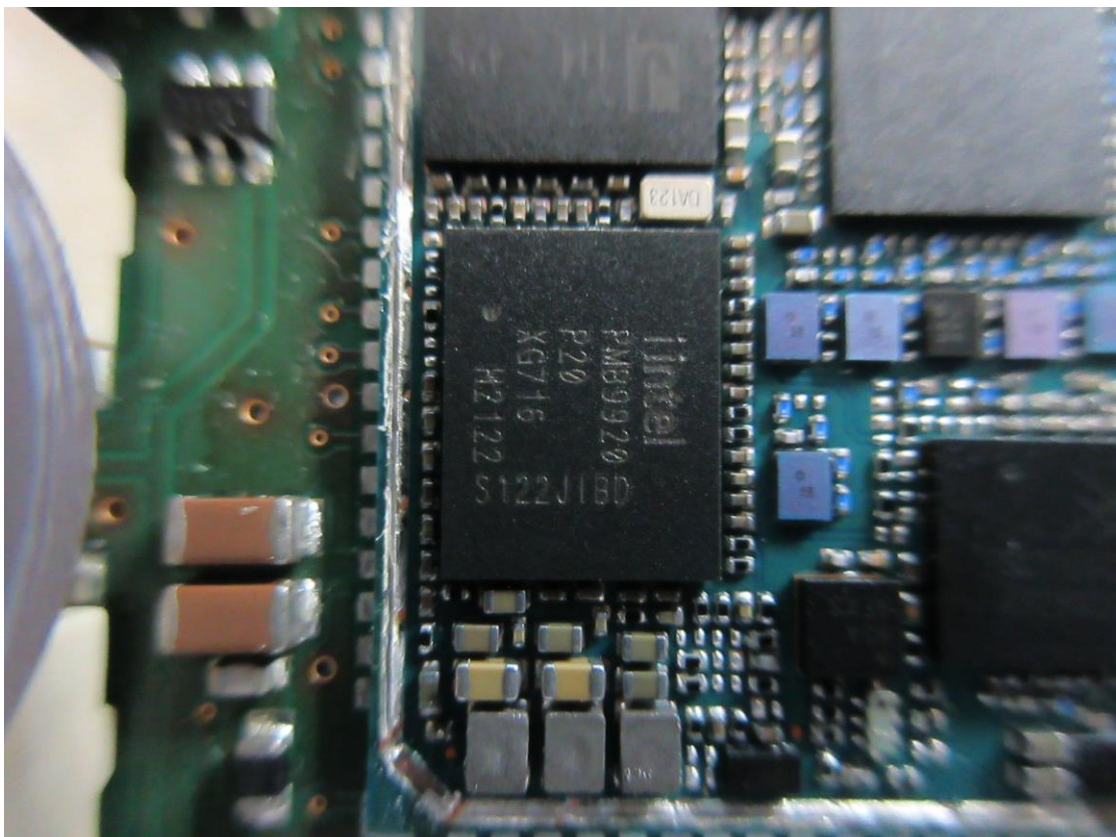

CN216UQE(P15C-RFID) 001,
CN216UQE(FCC-MPE) 001,
CN21DMAZ(RSS247-RFID) 001,
CN21DMAZ(IC-MPE) 001

Product: Data collector for SENSIT parking system
Type Identification: SENSIT NVS2002 US