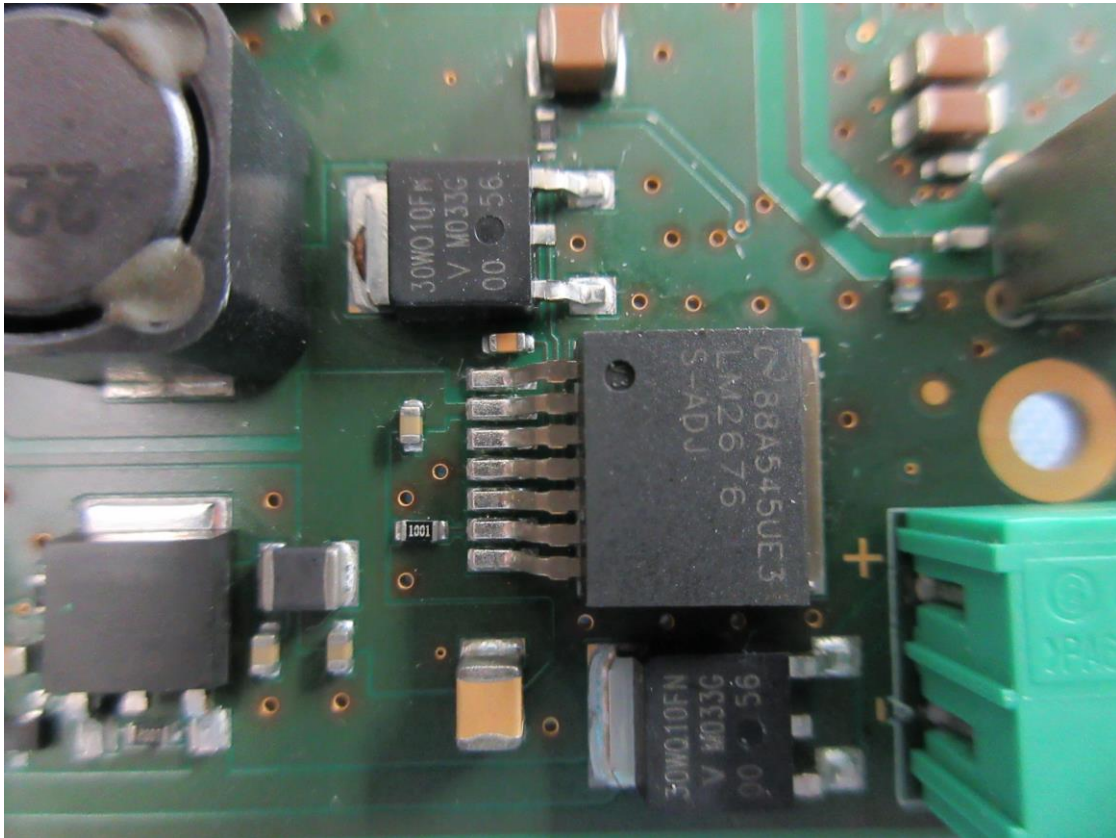

CN216UQE(P15C-RFID) 001,  
CN216UQE(FCC-MPE) 001,  
CN21DMAZ(RSS247-RFID) 001,  
CN21DMAZ(IC-MPE) 001

Product: Data collector for SENSIT parking system  
Type Identification: SENSIT NVS2002 US

CN216UQE(P15C-RFID) 001,  
CN216UQE(FCC-MPE) 001,  
CN21DMAZ(RSS247-RFID) 001,  
CN21DMAZ(IC-MPE) 001

Product: Data collector for SENSIT parking system  
Type Identification: SENSIT NVS2002 US

CN216UQE(P15C-RFID) 001,  
CN216UQE(FCC-MPE) 001,  
CN21DMAZ(RSS247-RFID) 001,  
CN21DMAZ(IC-MPE) 001

Product: Data collector for SENSIT parking system  
Type Identification: SENSIT NVS2002 US