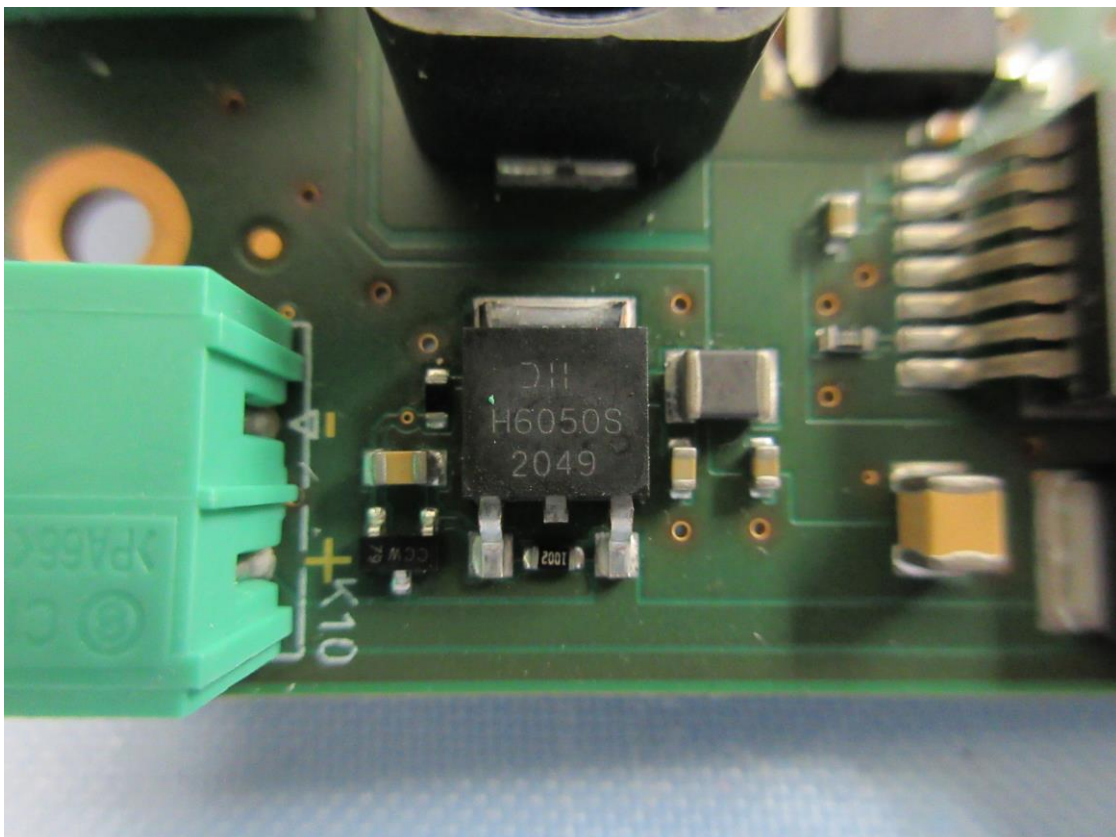

CN216UQE(P15C-RFID) 001,  
CN216UQE(FCC-MPE) 001,  
CN21DMAZ(RSS247-RFID) 001,  
CN21DMAZ(IC-MPE) 001

Product: Data collector for SENSIT parking system  
Type Identification: SENSIT NVS2002 US

CN216UQE(P15C-RFID) 001,  
CN216UQE(FCC-MPE) 001,  
CN21DMAZ(RSS247-RFID) 001,  
CN21DMAZ(IC-MPE) 001

Product: Data collector for SENSIT parking system  
Type Identification: SENSIT NVS2002 US

CN216UQE(P15C-RFID) 001,  
CN216UQE(FCC-MPE) 001,  
CN21DMAZ(RSS247-RFID) 001,  
CN21DMAZ(IC-MPE) 001

Product: Data collector for SENSIT parking system  
Type Identification: SENSIT NVS2002 US