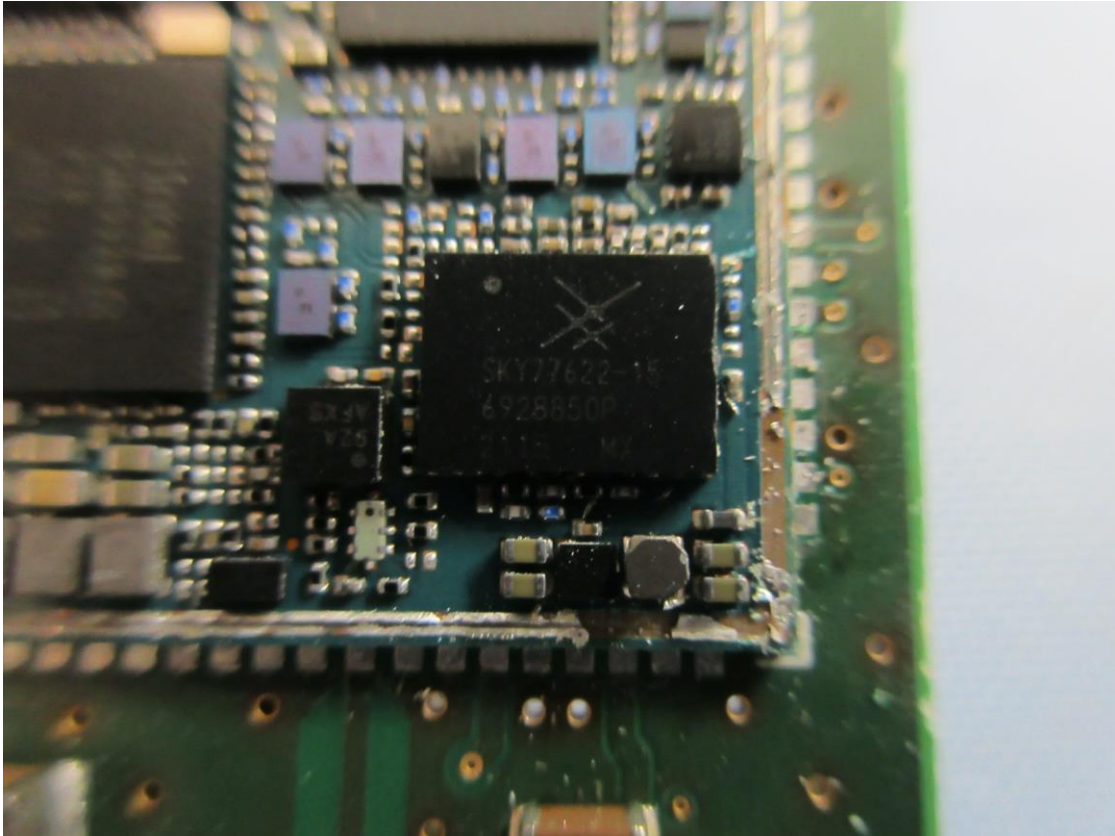

CN216UQE(P15C-RFID) 001,  
CN216UQE(FCC-MPE) 001,  
CN21DMAZ(RSS247-RFID) 001,  
CN21DMAZ(IC-MPE) 001

Product: Data collector for SENSIT parking system  
Type Identification: SENSIT NVS2002 US

CN216UQE(P15C-RFID) 001,  
CN216UQE(FCC-MPE) 001,  
CN21DMAZ(RSS247-RFID) 001,  
CN21DMAZ(IC-MPE) 001

Product: Data collector for SENSIT parking system  
Type Identification: SENSIT NVS2002 US

CN216UQE(P15C-RFID) 001,  
CN216UQE(FCC-MPE) 001,  
CN21DMAZ(RSS247-RFID) 001,  
CN21DMAZ(IC-MPE) 001

Product: Data collector for SENSIT parking system  
Type Identification: SENSIT NVS2002 US