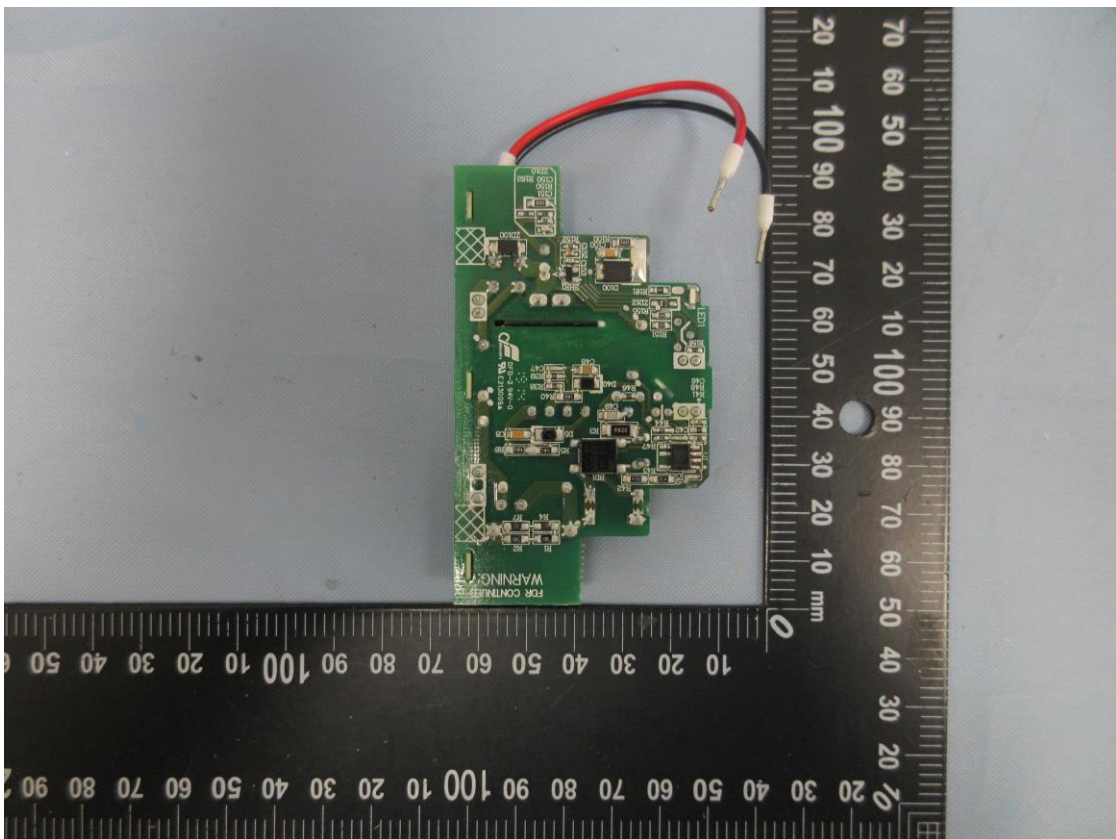

CN216UQE(P15C-RFID) 001,
CN216UQE(FCC-MPE) 001,
CN21DMAZ(RSS247-RFID) 001,
CN21DMAZ(IC-MPE) 001

Product: Data collector for SENSIT parking system
Type Identification: SENSIT NVS2002 US