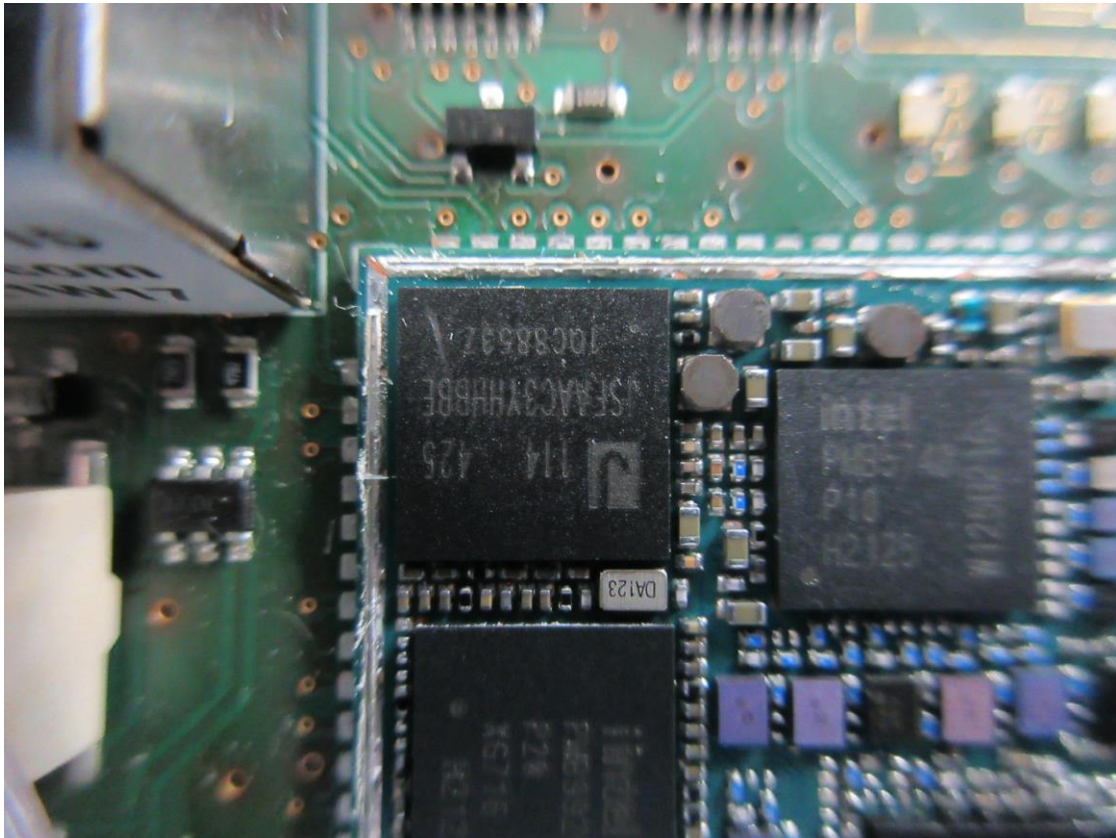

CN216UQE(P15C-RFID) 001,
CN216UQE(FCC-MPE) 001,
CN21DMAZ(RSS247-RFID) 001,
CN21DMAZ(IC-MPE) 001

Product: Data collector for SENSIT parking system
Type Identification: SENSIT NVS2002 US