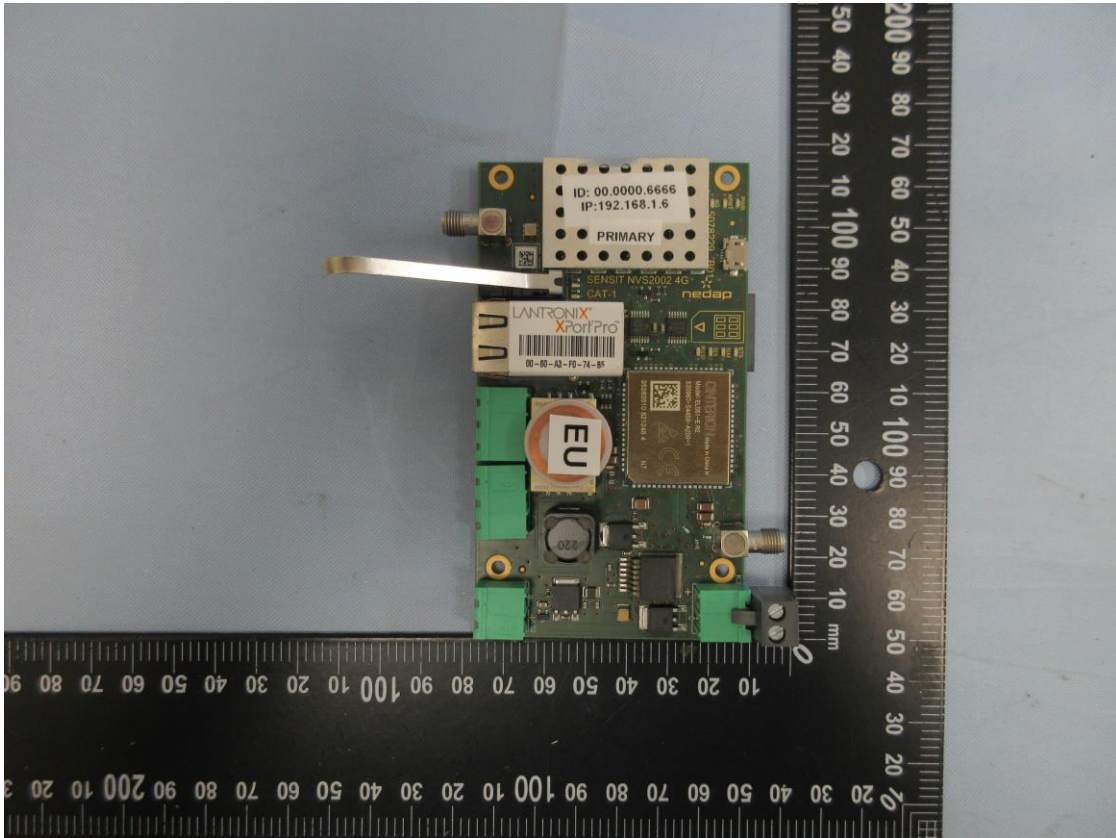

CN216UQE(P15C-RFID) 001,  
CN216UQE(FCC-MPE) 001,  
CN21DMAZ(RSS247-RFID) 001,  
CN21DMAZ(IC-MPE) 001

Product: Data collector for SENSIT parking system  
Type Identification: SENSIT NVS2002 US

CN216UQE(P15C-RFID) 001,  
CN216UQE(FCC-MPE) 001,  
CN21DMAZ(RSS247-RFID) 001,  
CN21DMAZ(IC-MPE) 001

Product: Data collector for SENSIT parking system  
Type Identification: SENSIT NVS2002 US

CN216UQE(P15C-RFID) 001,  
CN216UQE(FCC-MPE) 001,  
CN21DMAZ(RSS247-RFID) 001,  
CN21DMAZ(IC-MPE) 001

Product: Data collector for SENSIT parking system  
Type Identification: SENSIT NVS2002 US