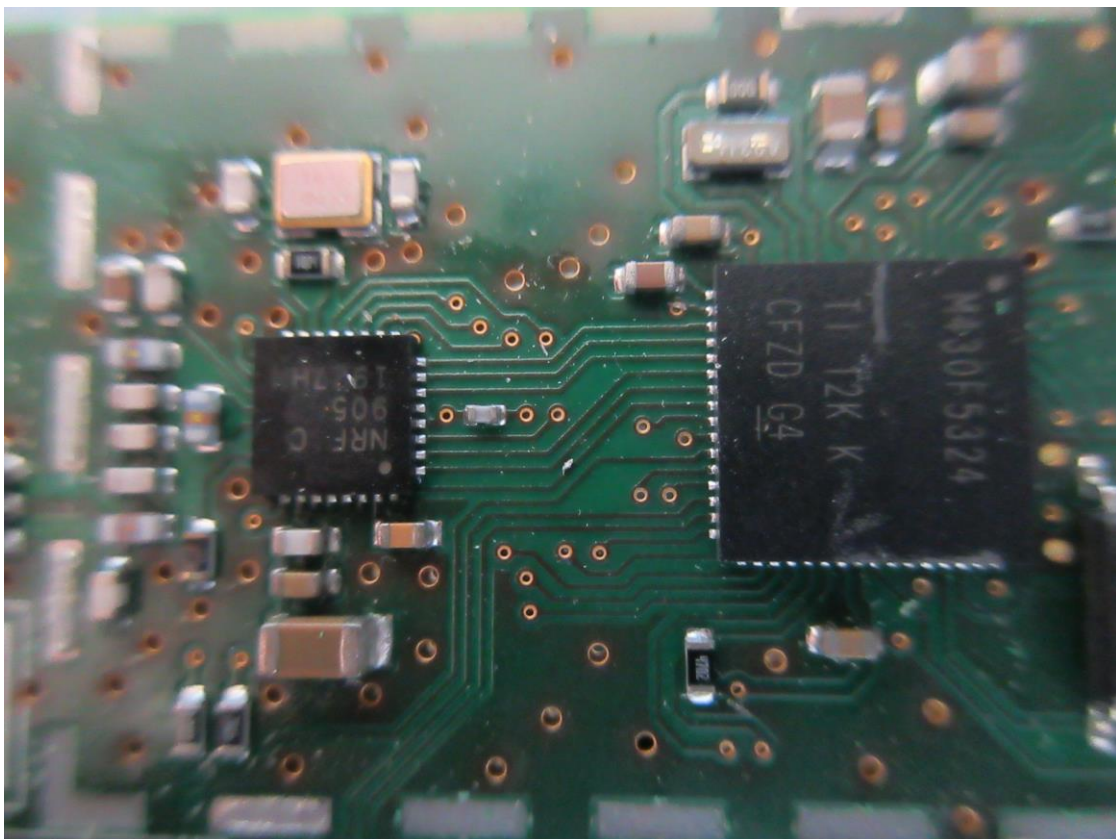

CN216UQE(P15C-RFID) 001,  
CN216UQE(FCC-MPE) 001,  
CN21DMAZ(RSS247-RFID) 001,  
CN21DMAZ(IC-MPE) 001

Product: Data collector for SENSIT parking system  
Type Identification: SENSIT NVS2002 US

CN216UQE(P15C-RFID) 001,  
CN216UQE(FCC-MPE) 001,  
CN21DMAZ(RSS247-RFID) 001,  
CN21DMAZ(IC-MPE) 001

Product: Data collector for SENSIT parking system  
Type Identification: SENSIT NVS2002 US

CN216UQE(P15C-RFID) 001,  
CN216UQE(FCC-MPE) 001,  
CN21DMAZ(RSS247-RFID) 001,  
CN21DMAZ(IC-MPE) 001

Product: Data collector for SENSIT parking system  
Type Identification: SENSIT NVS2002 US