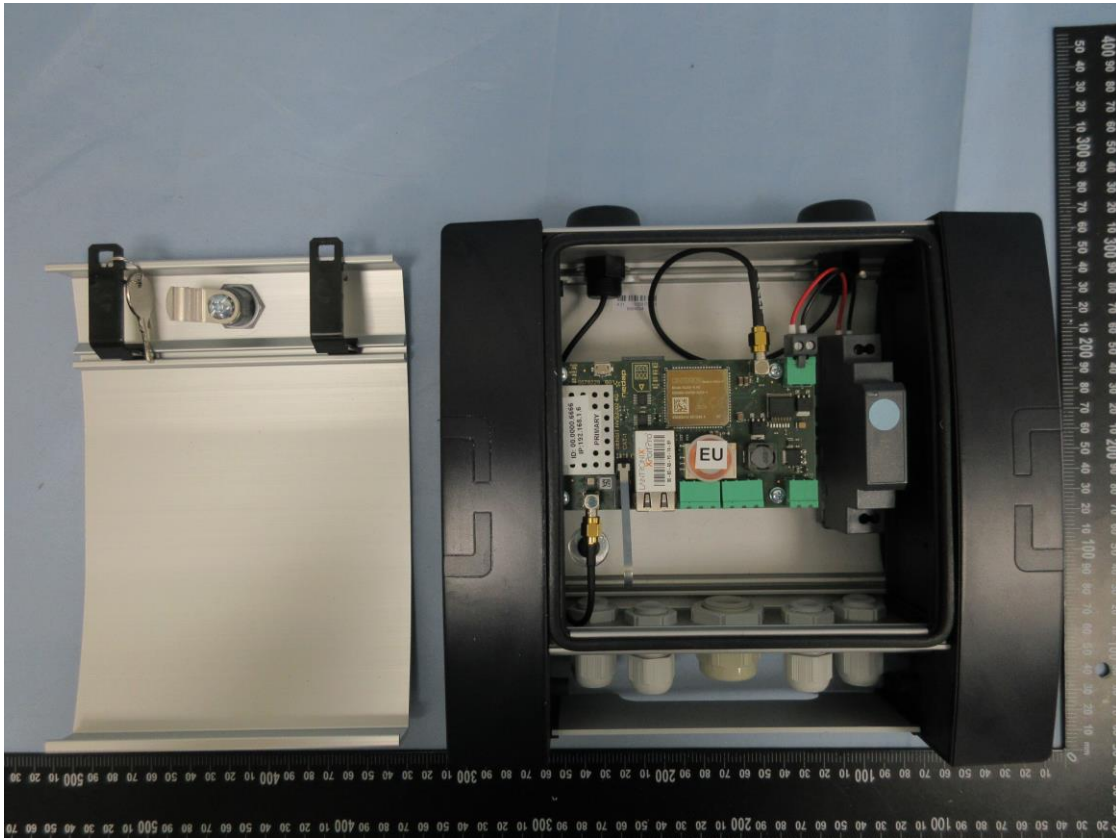

CN216UQE(P15C-RFID) 001,  
CN216UQE(FCC-MPE) 001,  
CN21DMAZ(RSS247-RFID) 001,  
CN21DMAZ(IC-MPE) 001

Product: Data collector for SENSIT parking system  
Type Identification: SENSIT NVS2002 US

CN216UQE(P15C-RFID) 001,  
CN216UQE(FCC-MPE) 001,  
CN21DMAZ(RSS247-RFID) 001,  
CN21DMAZ(IC-MPE) 001

Product: Data collector for SENSIT parking system  
Type Identification: SENSIT NVS2002 US

CN216UQE(P15C-RFID) 001,  
CN216UQE(FCC-MPE) 001,  
CN21DMAZ(RSS247-RFID) 001,  
CN21DMAZ(IC-MPE) 001

Product: Data collector for SENSIT parking system  
Type Identification: SENSIT NVS2002 US