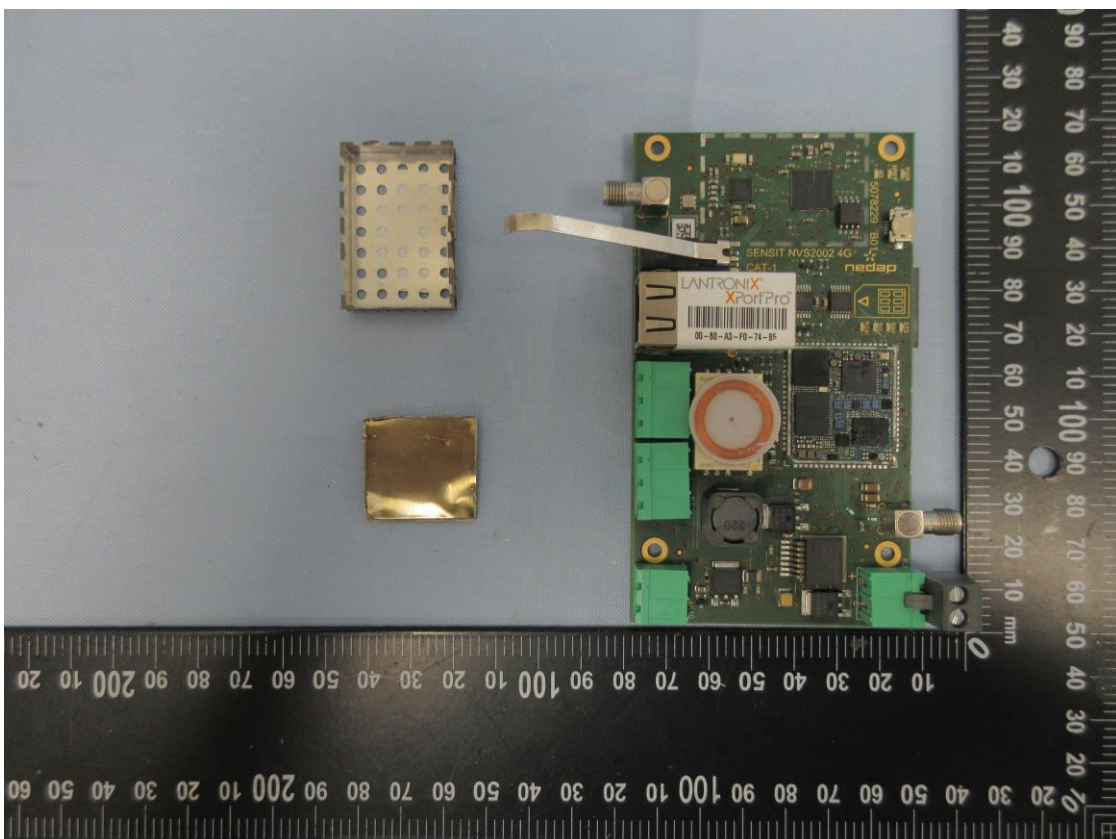

CN216UQE(P15C-RFID) 001,  
CN216UQE(FCC-MPE) 001,  
CN21DMAZ(RSS247-RFID) 001,  
CN21DMAZ(IC-MPE) 001

Product: Data collector for SENSIT parking system  
Type Identification: SENSIT NVS2002 US

CN216UQE(P15C-RFID) 001,  
CN216UQE(FCC-MPE) 001,  
CN21DMAZ(RSS247-RFID) 001,  
CN21DMAZ(IC-MPE) 001

Product: Data collector for SENSIT parking system  
Type Identification: SENSIT NVS2002 US

CN216UQE(P15C-RFID) 001,  
CN216UQE(FCC-MPE) 001,  
CN21DMAZ(RSS247-RFID) 001,  
CN21DMAZ(IC-MPE) 001

Product: Data collector for SENSIT parking system  
Type Identification: SENSIT NVS2002 US