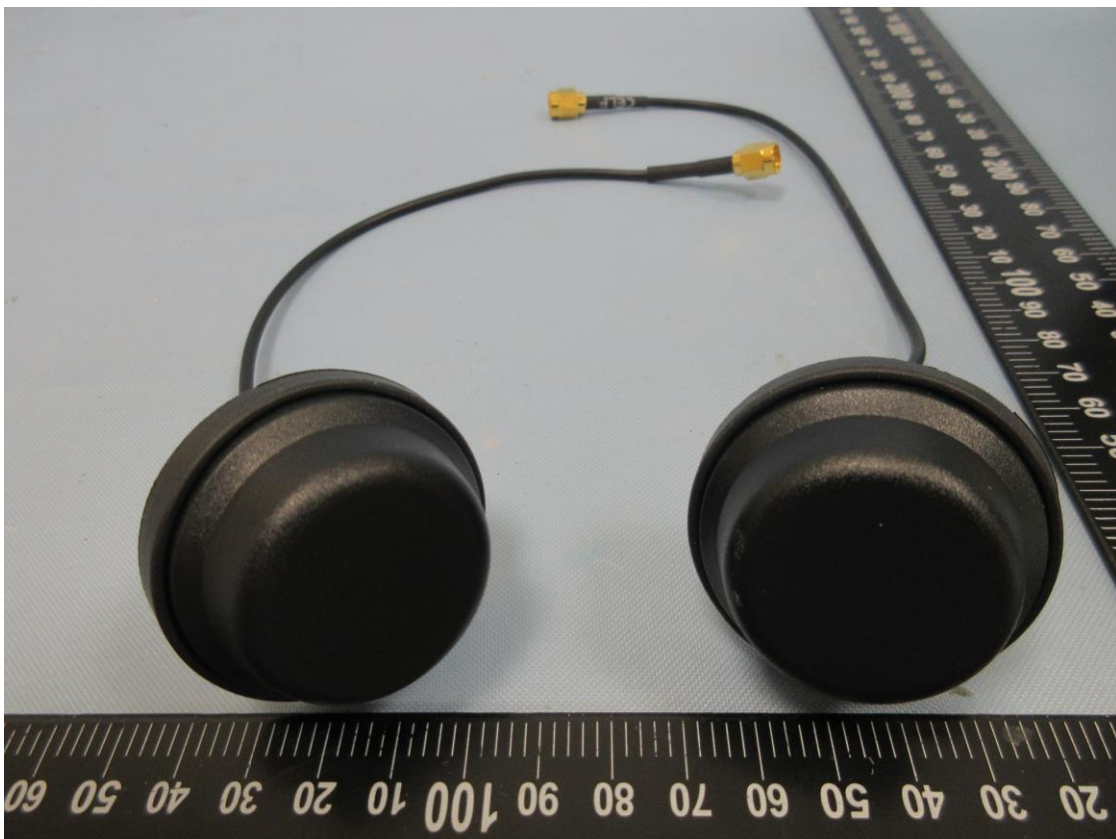

CN216UQE(P15C-RFID) 001,
CN216UQE(FCC-MPE) 001,
CN21DMAZ(RSS247-RFID) 001,
CN21DMAZ(IC-MPE) 001

Product: Data collector for SENSIT parking system
Type Identification: SENSIT NVS2002 US