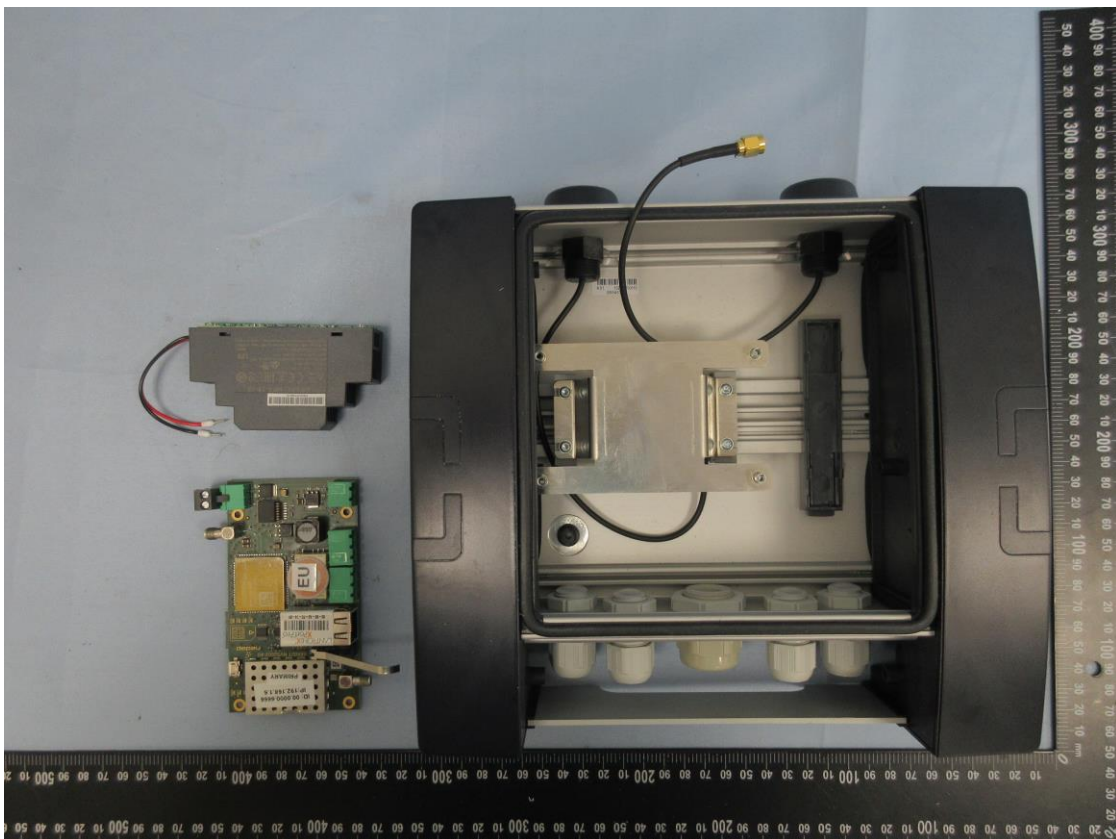

CN216UQE(P15C-RFID) 001,  
CN216UQE(FCC-MPE) 001,  
CN21DMAZ(RSS247-RFID) 001,  
CN21DMAZ(IC-MPE) 001

Product: Data collector for SENSIT parking system  
Type Identification: SENSIT NVS2002 US

CN216UQE(P15C-RFID) 001,  
CN216UQE(FCC-MPE) 001,  
CN21DMAZ(RSS247-RFID) 001,  
CN21DMAZ(IC-MPE) 001

Product: Data collector for SENSIT parking system  
Type Identification: SENSIT NVS2002 US

CN216UQE(P15C-RFID) 001,  
CN216UQE(FCC-MPE) 001,  
CN21DMAZ(RSS247-RFID) 001,  
CN21DMAZ(IC-MPE) 001

Product: Data collector for SENSIT parking system  
Type Identification: SENSIT NVS2002 US