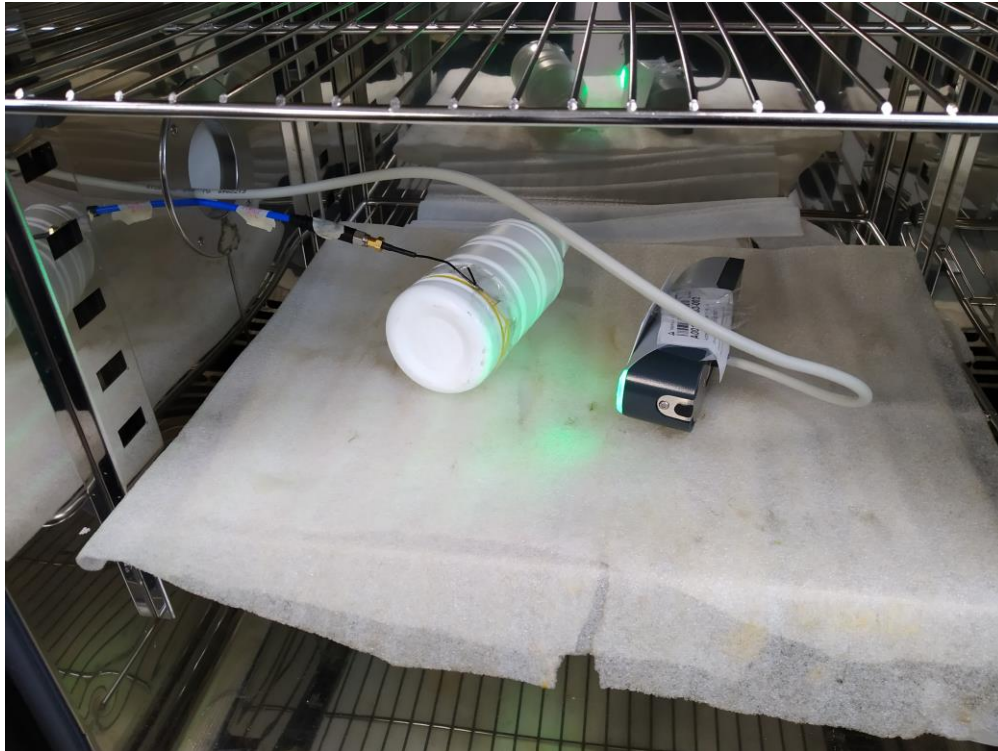

Product: Nvite Reader  
Type Identification: NVR2001

**Photographs of the Test Set-Up**

**Photograph 1: Set-up for Spurious Emissions (Front View)**

**Photograph 2: Set-up for Spurious Emissions (Back View 1)**

Product: Nvite Reader  
Type Identification: NVR2001

**Photograph 3: Set-up for Spurious Emissions (Back View 2)**

**Photograph 4: Set-up for Conducted Testing (View 1)**

Product: Nvite Reader

Type Identification: NVR2001

**Photograph 5: Set-up for Conducted Testing (View 2)**

**Photograph 6: Set-up for AC mains (Front View)**

Product: Nvite Reader

Type Identification: NVR2001

**Photograph 7: Set-up for AC mains (Back View)**