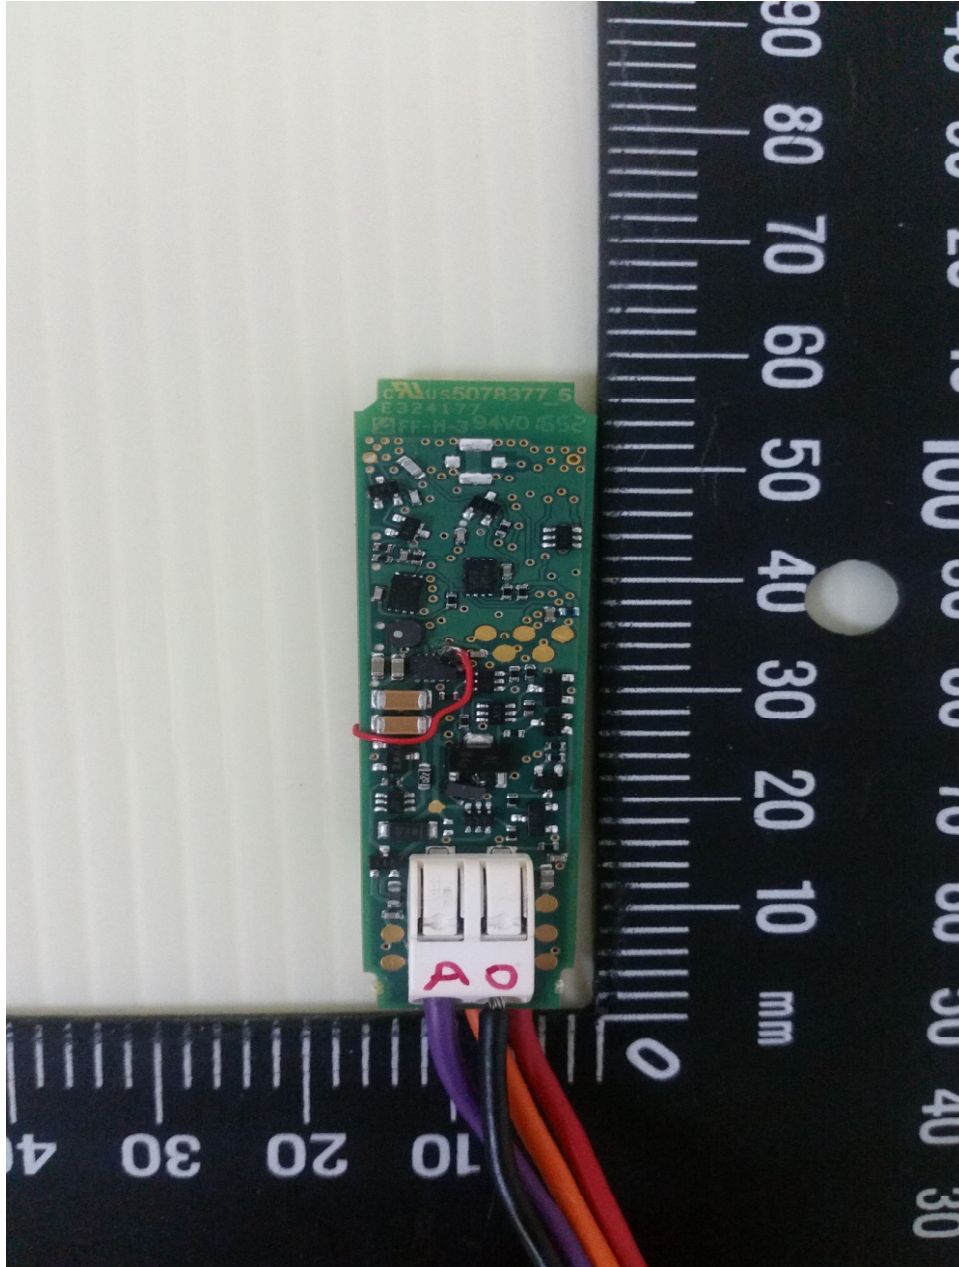

Product: Luxon IoT Node for wireless control of luminaires operating on 2.45GHz

Type Identification: 99844976

Product: Luxon IoT Node for wireless control of luminaires operating on 2.45GHz

Type Identification: 99844976