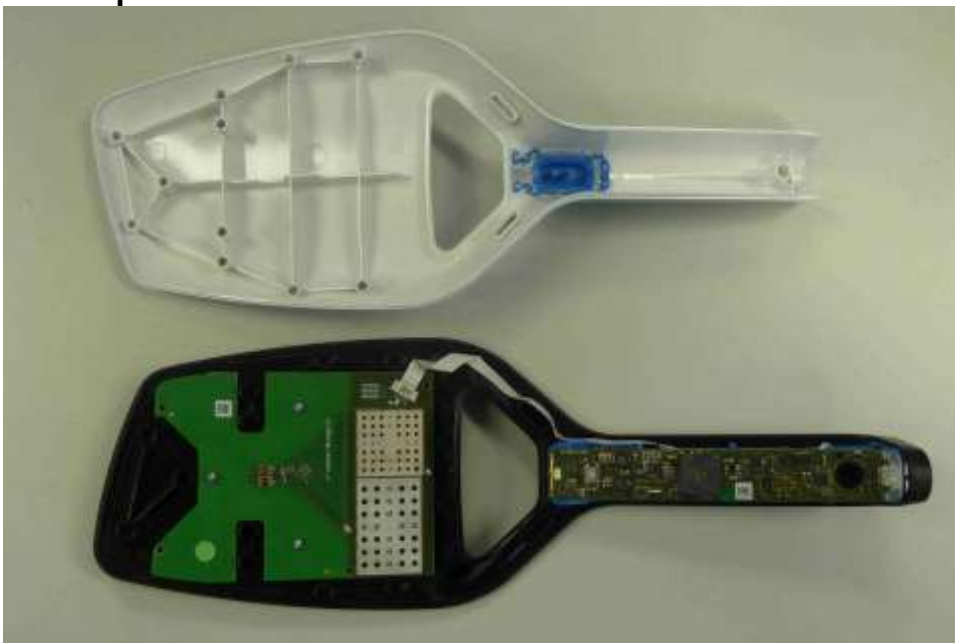

Table of contents

1	EXTERNAL PHOTOGRAPH OF THE ASSY HH2 RFID	4
2	INTERNAL PHOTOGRAPH COVER REMOVED	4
2.1	TOP COVER REMOVED	4
2.2	OVERVIEW INTERNAL.....	5
2.3	CONTROLLER BOARD REMOVED.....	5
3	UHF TRANSCEIVER BOARD.....	6
3.1	SHIELDING COVERS REMOVED FRONT	6
3.1.1	<i>Detail 1</i>	7
3.1.2	<i>Detail 2</i>	7
3.2	TRANSCEIVER BOARD BACK.....	8
3.3	TRANSCEIVER BOARD UHF ANTENNA FRONT	9
3.3.1	<i>Detail 3</i>	9
3.4	TRANSCEIVER BOARD UHF ANTENNA BACK.....	10
3.4.1	<i>Detail 4</i>	10
4	CONTROLLER BOARD.....	11
4.1	CONTROLLER BOARD FRONT	11
4.2	CONTROLLER BOARD BACK.....	11
4.2.1	<i>Detail 5</i>	12

Description of EUT:	Hand held UHF RFID Reader for in-store retail applications operating on 902-928 MHz
Manufacturer:	N.V. Nederlandse Apparatenfabriek "Nedap"
Brand mark:	Nedap
Model:	ASSY HH2 RFID
FCC ID:	CGDHH2RFID
IC:	1444A-HH2RFID
Type of Application:	New Application

1 External photograph of the ASSY HH2 RFID

2 Internal photograph cover removed

2.1 Top cover removed

Description of EUT:	Hand held UHF RFID Reader for in-store retail applications operating on 902-928 MHz
Manufacturer:	N.V. Nederlandse Apparatenfabriek "Nedap"
Brand mark:	Nedap
Model:	ASSY HH2 RFID
FCC ID:	CGDHH2RFID
IC:	1444A-HH2RFID
Type of Application:	New Application