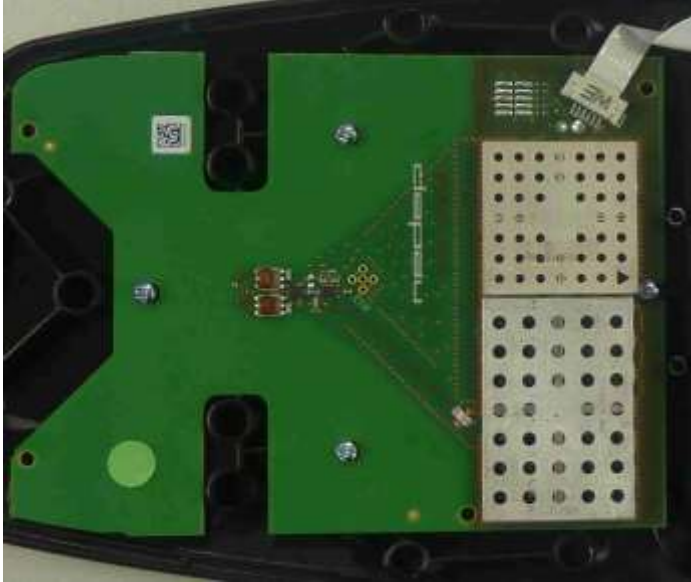

2.2 Overview internal

2.3 Controller board removed

Description of EUT:

Hand held UHF RFID Reader for in-store retail

applications operating on 902-928 MHz

Manufacturer:

N.V. Nederlandse Apparatenfabriek "Nedap"

Brand mark:

Nedap

Model:

ASSY HH2 RFID

FCC ID:

CGDHH2RFID

IC:

1444A-HH2RFID

Type of Application:

New Application

3 UHF Transceiver board

3.1 Shielding covers removed front

Description of EUT:

Hand held UHF RFID Reader for in-store retail applications operating on 902-928 MHz
N.V. Nederlandse Apparatenfabriek "Nedap"
Nedap
ASSY HH2 RFID
CGDHH2RFID
1444A-HH2RFID
New Application