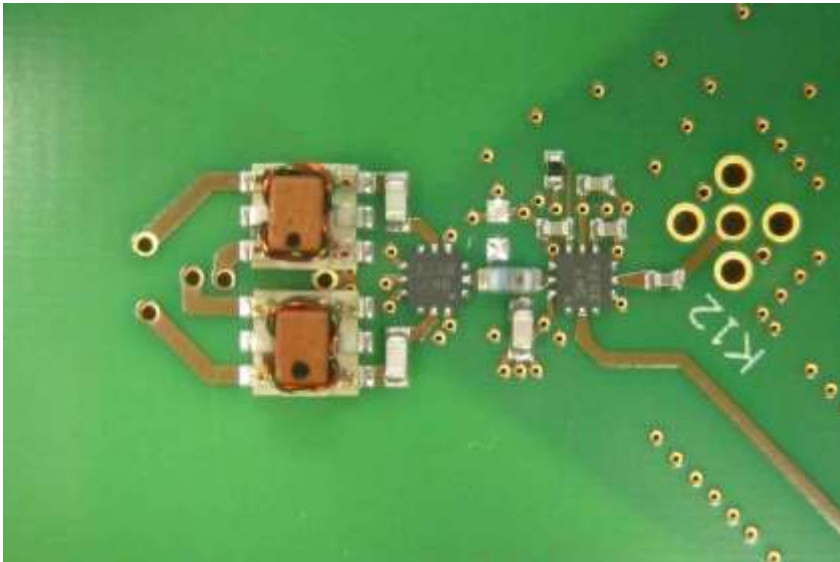

FCC ID:

CGDHH2RFID

IC:

1444A-HH2RFID

Type of Application:

New Application

3.3 Transceiver board UHF antenna front

3.3.1 Detail 3