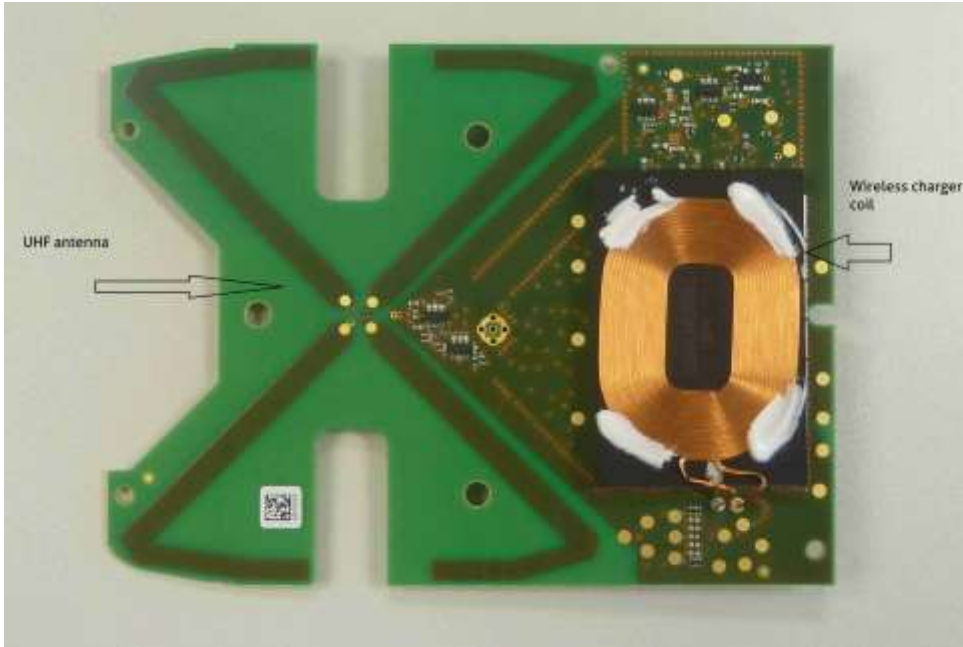

FCC ID:

CGDHH2RFID

IC:

1444A-HH2RFID

Type of Application:

New Application

3.2 Transceiver board back

Description of EUT:

Hand held UHF RFID Reader for in-store retail

applications operating on 902-928 MHz

Manufacturer:

N.V. Nederlandse Apparatenfabriek "Nedap"

Brand mark:

Nedap

Model:

ASSY HH2 RFID