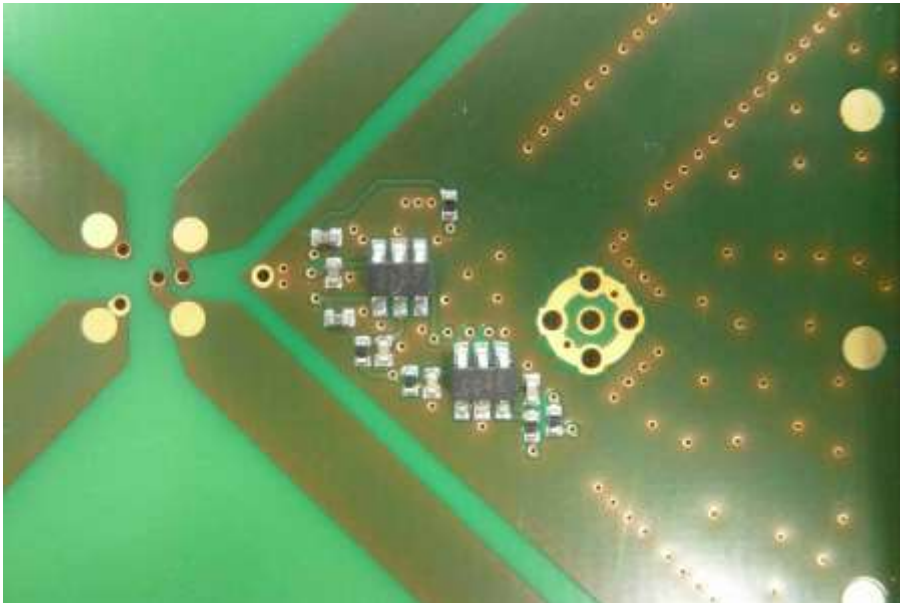

3.4.1 Detail 4