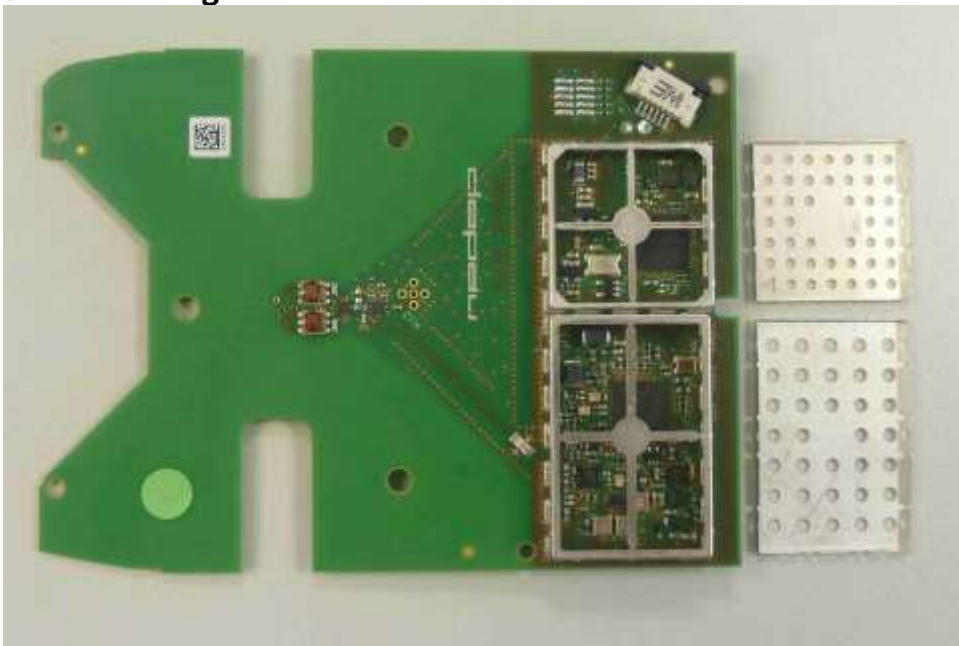

2.2 Overview internal

2.3 Controller board removed

Description of EUT:

Hand held UHF RFID Reader for in-store retail

applications operating on 902-928 MHz

Manufacturer:

N.V. Nederlandse Apparatenfabriek "Nedap"

Brand mark:

Nedap

Model:

ASSY HH2 RFID

FCC ID:

CGDHH2RFID

IC:

1444A-HH2RFID

Type of Application:

New Application

3 UHF Transceiver board

3.1 Shielding covers removed front

Description of EUT:

Hand held UHF RFID Reader for in-store retail applications operating on 902-928 MHz
N.V. Nederlandse Apparatenfabriek "Nedap"
Nedap
ASSY HH2 RFID
CGDHH2RFID
1444A-HH2RFID
New Application