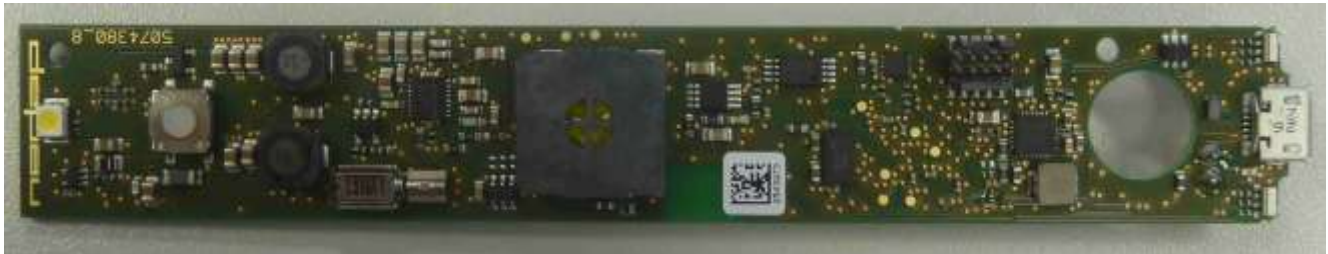

Description of EUT:	Hand held UHF RFID Reader for in-store retail applications operating on 902-928 MHz
Manufacturer:	N.V. Nederlandse Apparatenfabriek "Nedap"
Brand mark:	Nedap
Model:	ASSY HH2 RFID
FCC ID:	CGDHH2RFID
IC:	1444A-HH2RFID
Type of Application:	New Application

---

4 Controller board

4.1 Controller board front