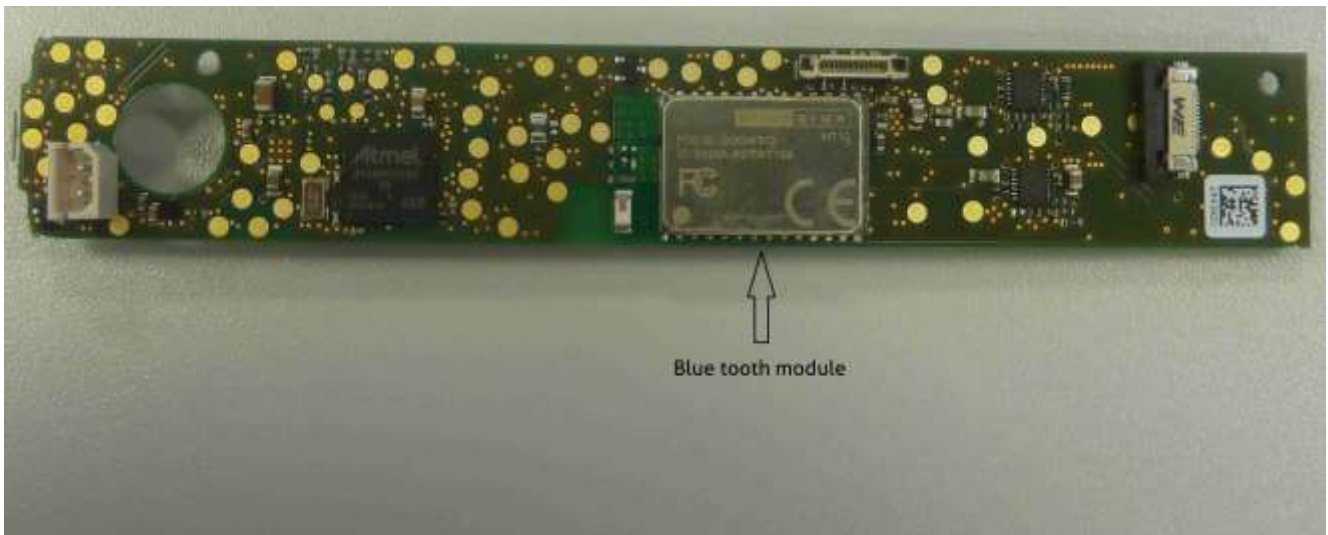

3.4.1 Detail 4

Description of EUT:	Hand held UHF RFID Reader for in-store retail applications operating on 902-928 MHz
Manufacturer:	N.V. Nederlandse Apparatenfabriek "Nedap"
Brand mark:	Nedap
Model:	ASSY HH2 RFID
FCC ID:	CGDHH2RFID
IC:	1444A-HH2RFID
Type of Application:	New Application

4 Controller board

4.1 Controller board front

4.2 Controller board back

Description of EUT:	Hand held UHF RFID Reader for in-store retail applications operating on 902-928 MHz
Manufacturer:	N.V. Nederlandse Apparatenfabriek "Nedap"
Brand mark:	Nedap
Model:	ASSY HH2 RFID
FCC ID:	CGDHH2RFID
IC:	1444A-HH2RFID
Type of Application:	New Application