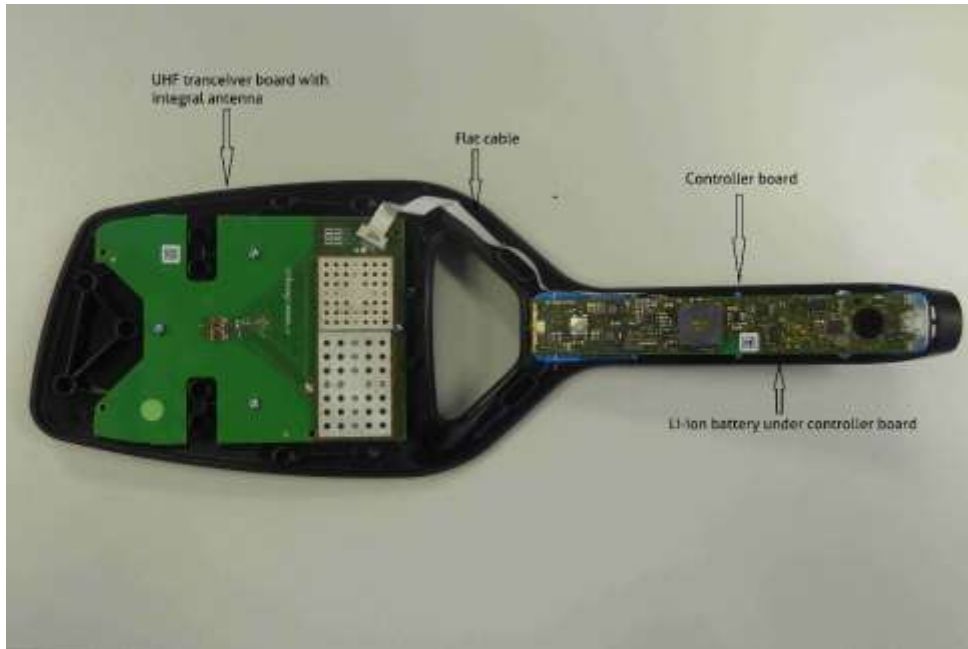

Description of EUT:	Hand held UHF RFID Reader for in-store retail applications operating on 902-928 MHz
Manufacturer:	N.V. Nederlandse Apparatenfabriek "Nedap"
Brand mark:	Nedap
Model:	ASSY HH2 RFID
FCC ID:	CGDHH2RFID
IC:	1444A-HH2RFID
Type of Application:	New Application

1 External photograph of the ASSY HH2 RFID

2 Internal photograph cover removed

2.1 Top cover removed

Description of EUT:	Hand held UHF RFID Reader for in-store retail applications operating on 902-928 MHz
Manufacturer:	N.V. Nederlandse Apparatenfabriek "Nedap"
Brand mark:	Nedap
Model:	ASSY HH2 RFID
FCC ID:	CGDHH2RFID
IC:	1444A-HH2RFID
Type of Application:	New Application

2.2 Overview internal

2.3 Controller board removed

Description of EUT:

Hand held UHF RFID Reader for in-store retail

applications operating on 902-928 MHz

Manufacturer:

N.V. Nederlandse Apparatenfabriek "Nedap"