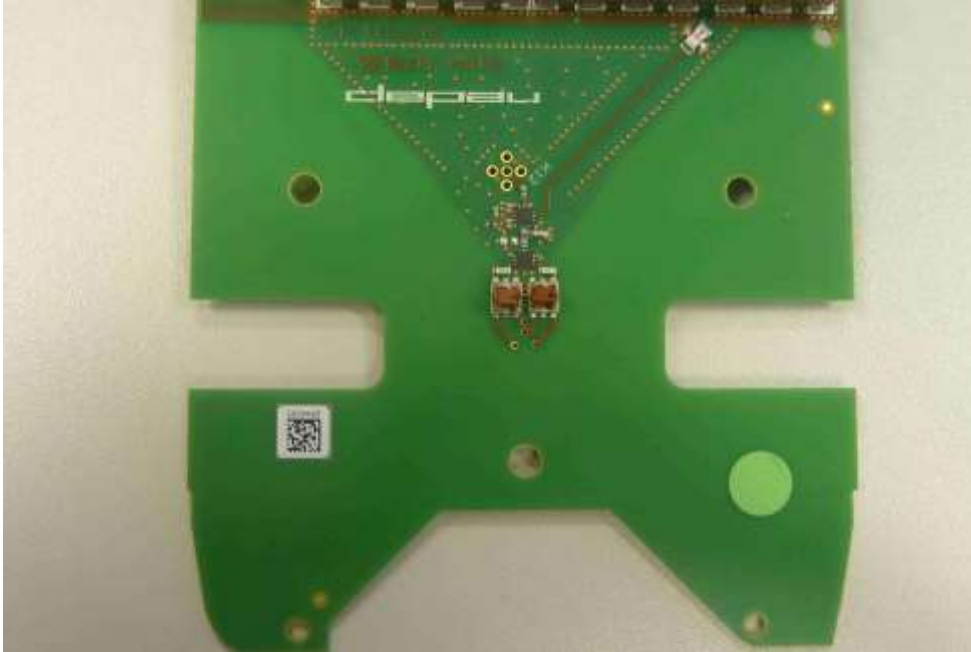

FCC ID:

CGDHH2RFID

IC:

1444A-HH2RFID

Type of Application:

New Application

3.3 Transceiver board UHF antenna front

3.3.1 Detail 3

Description of EUT:

Hand held UHF RFID Reader for in-store retail

applications operating on 902-928 MHz

Manufacturer:

N.V. Nederlandse Apparatenfabriek "Nedap"

Brand mark:

Nedap

Model: