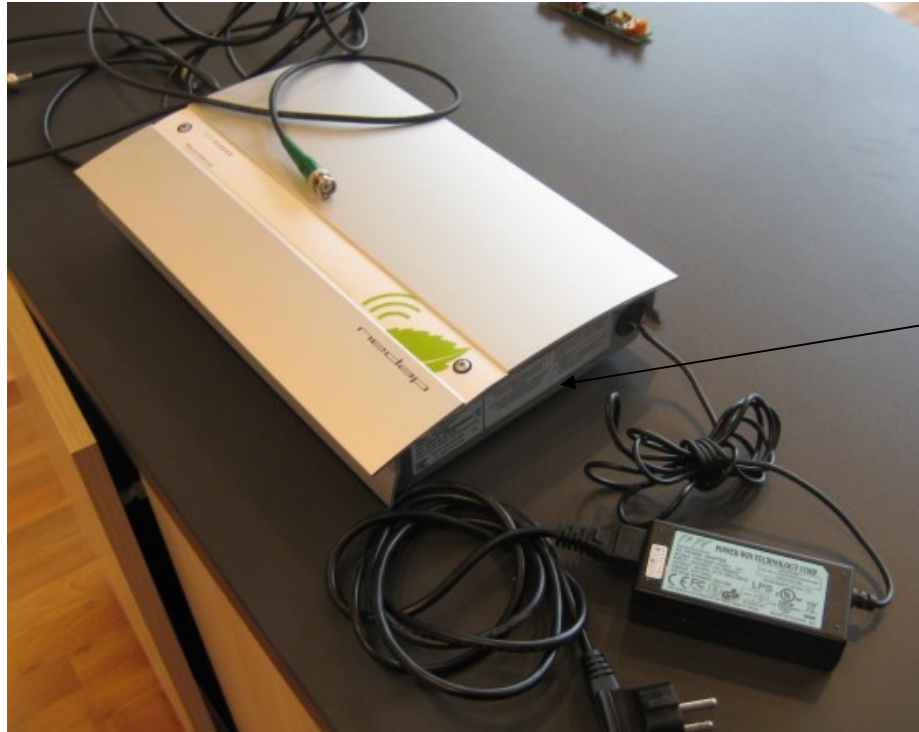

Description of EUT: Inductive RFID card Reader operating on 13.56 MHz
Manufacturer: N.V. Nederlandse Apparatenfabriek "Nedap"
Brand mark: Nedap
Model: ECO READER 4
FCC ID: CGDECO41356
IC: 1444A- ECO41356
Type of Service: New Application

---

1 Label location