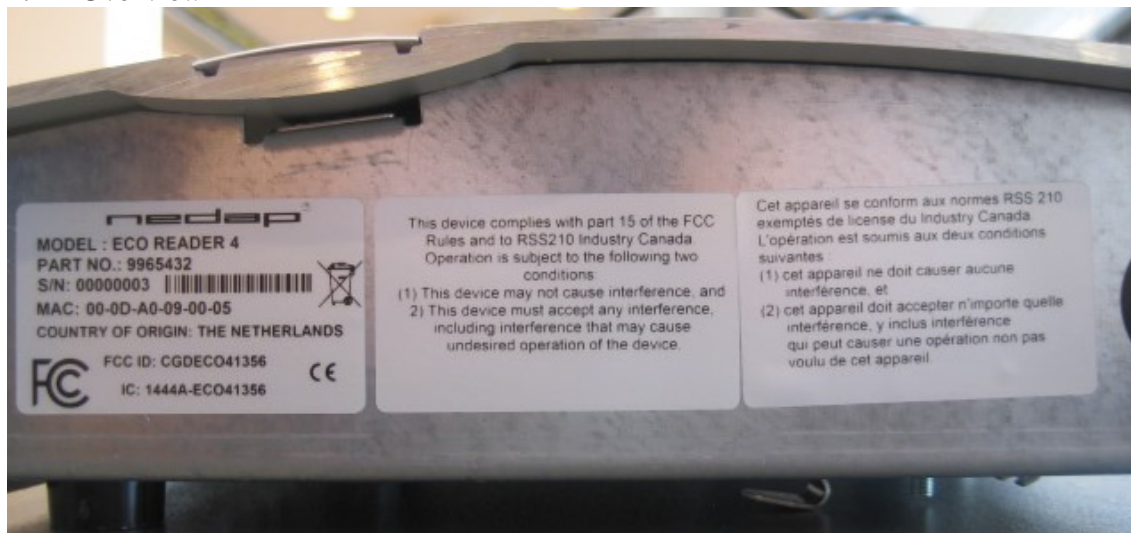


**Inductive RFID card Reader operating on 13.56 MHz
Brand: Nedap
Model: ECO READER 4
Label and label location**

Description of EUT: Inductive RFID card Reader operating on
13.56 MHz
Manufacturer: N.V. Nederlandse Apparatenfabriek "Nedap"
Brand mark: Nedap
Model: ECO READER 4
FCC ID: CGDECO41356
IC: 1444A- ECO41356
Type of Service: New Application

Description of item

Description of EUT : Inductive RFID card Reader operating on 13.56 MHz
Manufacturer : N.V. Nederlandsche Apparatenfabriek "Nedap"
Brand : Nedap
Model : ECO READER 4
FCC ID : CGDECO41356
IC : 1444A-ECO41356
Type of Service : New Application

Table of contents

1	LABEL LOCATION.....	4
2	LABEL	4
2.1	OVERVIEW	4
2.2	BOTTOM VIEW	5
2.3	COMPLIANCE LABEL ENGLISH.....	5
2.4	COMPLIANCE LABEL FRENCH.....	5

Description of EUT: Inductive RFID card Reader operating on 13.56 MHz
Manufacturer: N.V. Nederlandse Apparatenfabriek "Nedap"
Brand mark: Nedap
Model: ECO READER 4
FCC ID: CGDECO41356
IC: 1444A- ECO41356
Type of Service: New Application

1 Label location

2 Label

2.1 Overview

Description of EUT: Inductive RFID card Reader operating on 13.56 MHz
Manufacturer: N.V. Nederlandse Apparatenfabriek "Nedap"
Brand mark: Nedap
Model: ECO READER 4
FCC ID: CGDECO41356
IC: 1444A- ECO41356
Type of Service: New Application