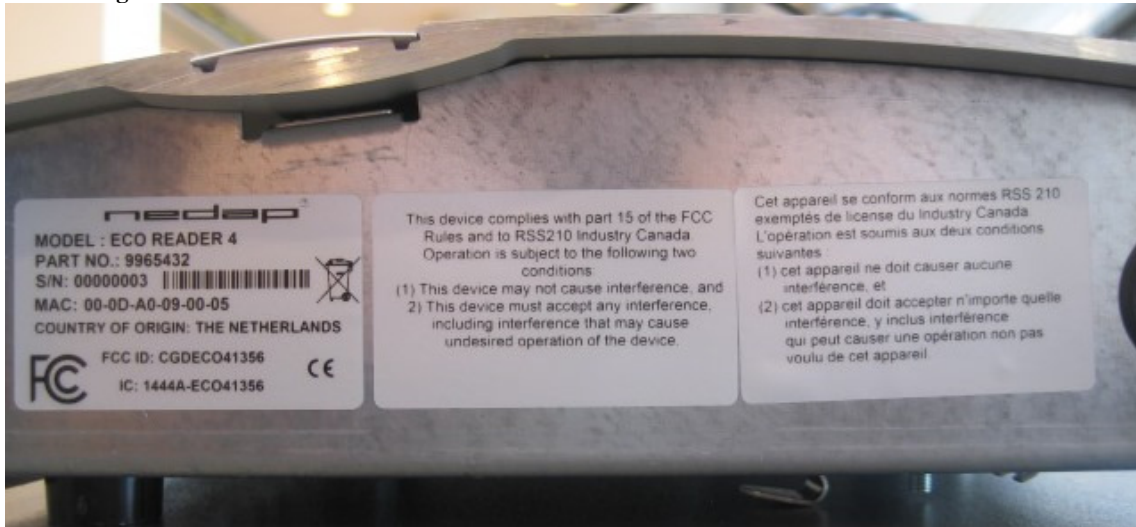

2 ECO READER 4

2.1 Total overview

2.1.1 Top view

Description of EUT: Inductive RFID card Reader operating on 13.56 MHz
Manufacturer: N.V. Nederlandse Apparatenfabriek "Nedap"
Brand mark: Nedap
Model: ECO READER 4
FCC ID: CGDECO41356
IC: 1444A- ECO41356
Type of Service: New Application

2.1.2 Front view

2.1.3 Left side view

2.1.4 Back view

2.1.5 Right view

Description of EUT: Inductive RFID card Reader operating on
13.56 MHz
Manufacturer: N.V. Nederlandse Apparatenfabriek "Nedap"
Brand mark: Nedap
Model: ECO READER 4
FCC ID: CGDECO41356
IC: 1444A- ECO41356
Type of Service: New Application