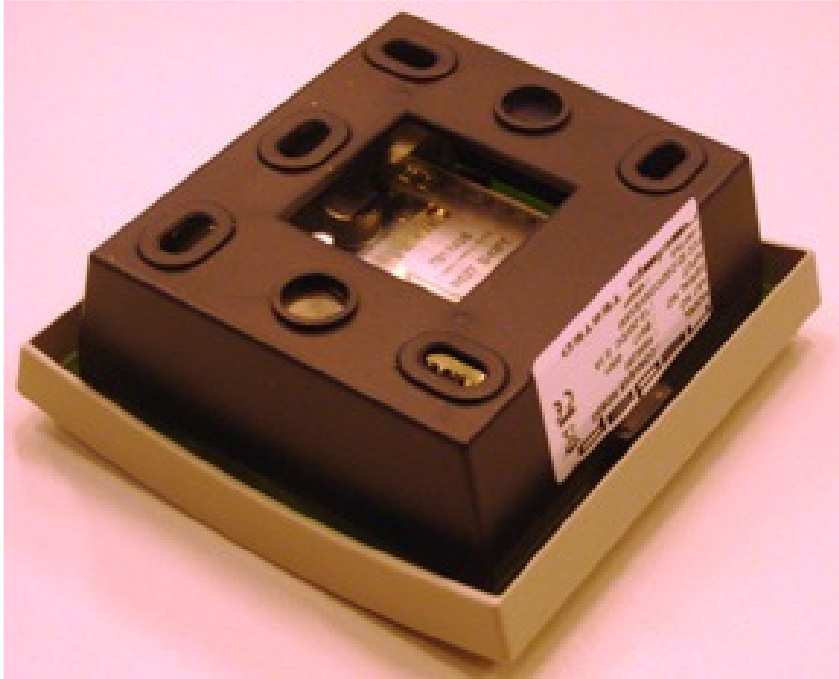

Description of item

Description of EUT : Inductive Proximity Card reader
Manufacturer : N.V. Nederlandsche Apparatenfabriek "Nedap"
Brand : Nedap
Models : Convexs MD80G and MD80FG
FCC ID : CGDSCONVEXSM

Photographs of the Convexs MD80G

1.1 Top view of the Convexs MD80G

1.2 Side view of the Convexs MD80G

1.3 Bottom view of the Convexs MD80G

2 Photographs of the Convexs MD80FG

2.1 Top view of the Convexs MD80FG