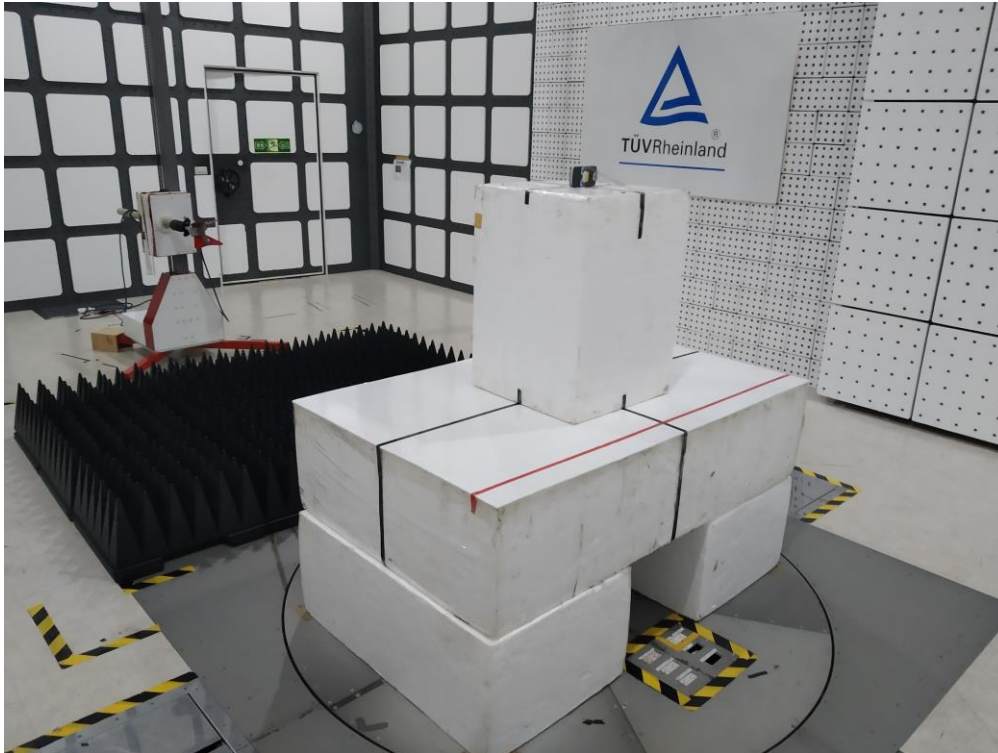

Product: Long-range vehicle and driver identification tag
Type Identification: LEGIC BOOSTER ULTIMATE

Photographs of the Test Set-Up

Photograph 1: Set-up for Spurious Emissions (Front View 1)

Photograph 2: Set-up for Spurious Emissions (Front View 2)

Product: Long-range vehicle and driver identification tag
Type Identification: LEGIC BOOSTER ULTIMATE

Photograph 3: Set-up for Spurious Emissions (Back View 1)

Photograph 4: Set-up for Spurious Emissions (Back View 2)

Product: Long-range vehicle and driver identification tag
Type Identification: LEGIC BOOSTER ULTIMATE

Photograph 5: Set-up for Spurious Emissions (Back View 2)

Photograph 6: Set-up for Conducted Testing (View1)