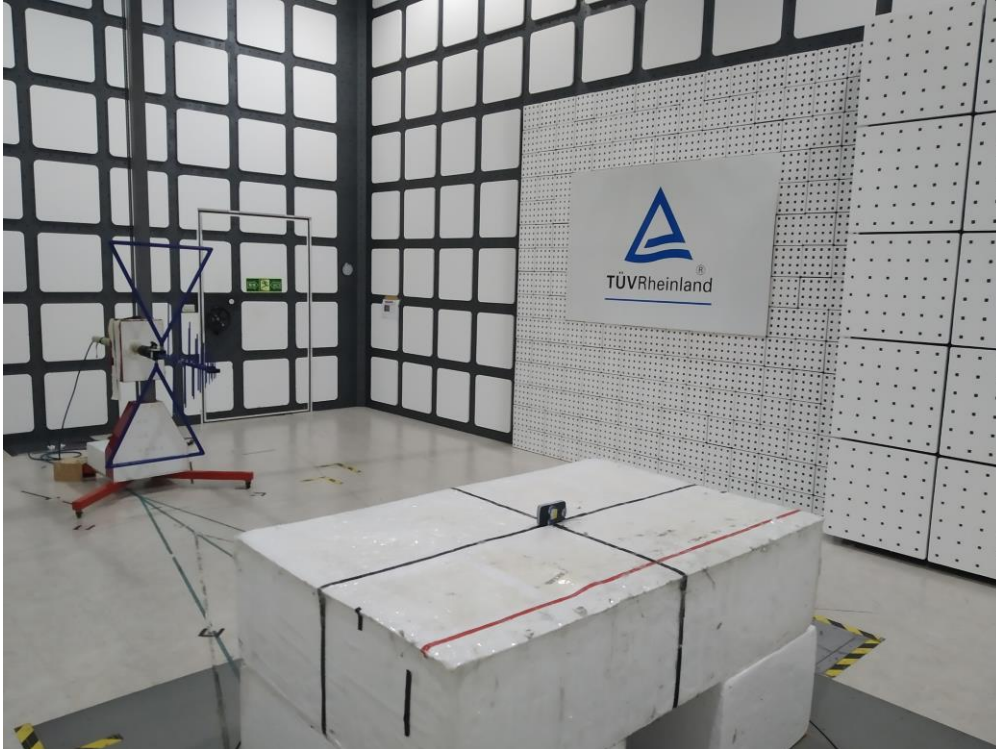

Product: Long-range vehicle and driver identification tag
Type Identification: LEGIC BOOSTER ULTIMATE

Photographs of the Test Set-Up

Photograph 1: Set-up for Spurious Emissions (Front View 1)

Photograph 2: Set-up for Spurious Emissions (Front View 2)

Product: Long-range vehicle and driver identification tag
Type Identification: LEGIC BOOSTER ULTIMATE

Photograph 3: Set-up for Spurious Emissions (Back View 1)

Photograph 4: Set-up for Spurious Emissions (Back View 2)

Product: Long-range vehicle and driver identification tag
Type Identification: LEGIC BOOSTER ULTIMATE

Photograph 5: Set-up for Spurious Emissions (Back View 2)

Photograph 6: Set-up for Conducted Testing (View1)