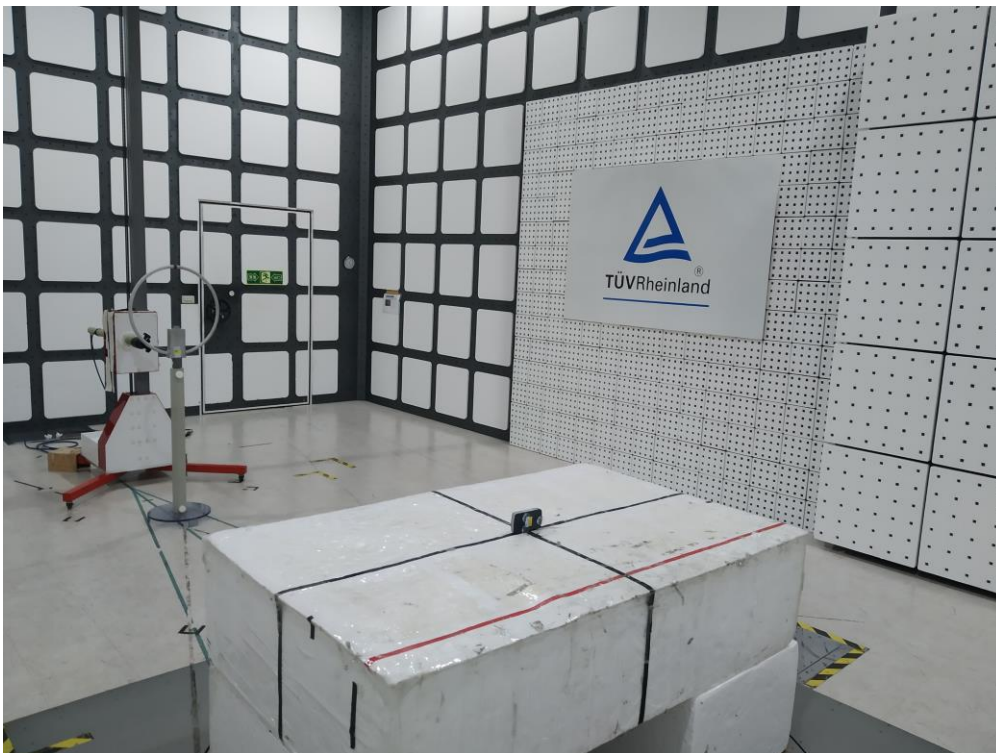

Product: Long-range vehicle and driver identification tag
Type Identification: LEGIC BOOSTER ULTIMATE

Photographs of the Test Set-Up

Photograph 1: Set-up for Spurious Emissions (Front View 1)

Photograph 2: Set-up for Spurious Emissions (Front View 2)

Product: Long-range vehicle and driver identification tag
Type Identification: LEGIC BOOSTER ULTIMATE

Photograph 3: Set-up for Spurious Emissions (Back View 1)

Photograph 4: Set-up for Spurious Emissions (Back View 2)

Product: Long-range vehicle and driver identification tag
Type Identification: LEGIC BOOSTER ULTIMATE

Photograph 5: Set-up for Spurious Emissions (Back View 2)

Photograph 6: Set-up for Conducted Testing (View1)