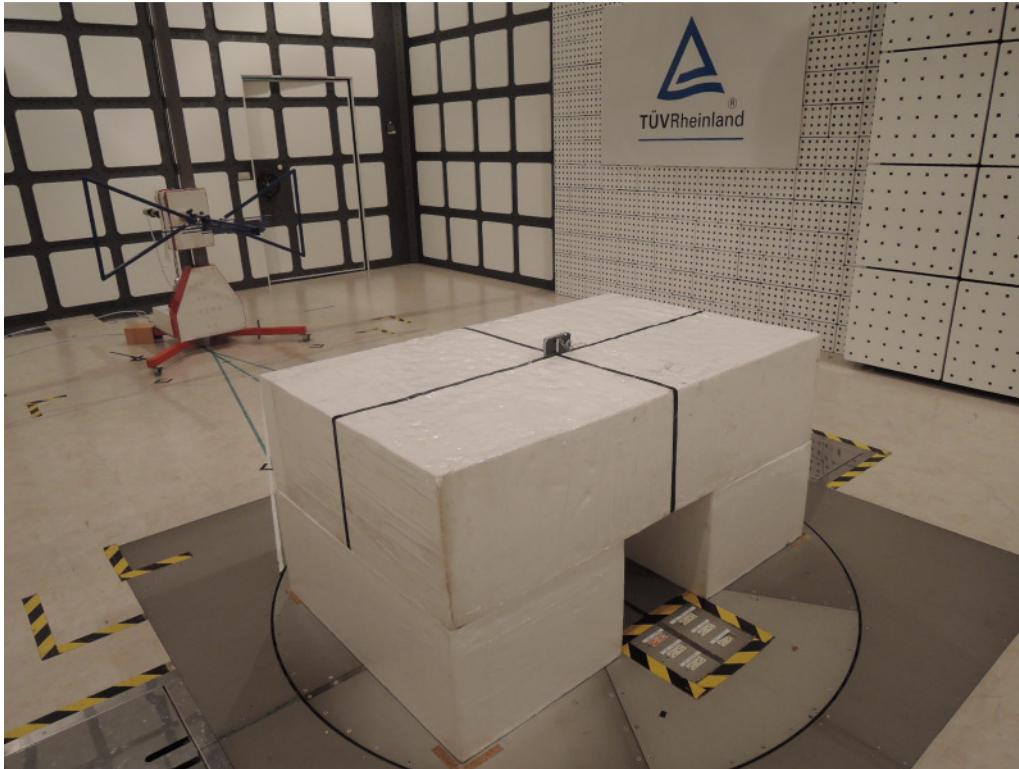

Product: Long-range vehicle and driver identification tag  
Type Identification: SMARTCARD BOOSTER ULTIMATE

**Photograph 1: Set-up for Spurious Emissions (Front View)**

Product: Long-range vehicle and driver identification tag  
Type Identification: SMARTCARD BOOSTER ULTIMATE

**Photograph 2: Set-up for Spurious Emissions (Back View 1 TX)**

**Photograph 3: Set-up for Spurious Emissions (Back View 2 TX)**