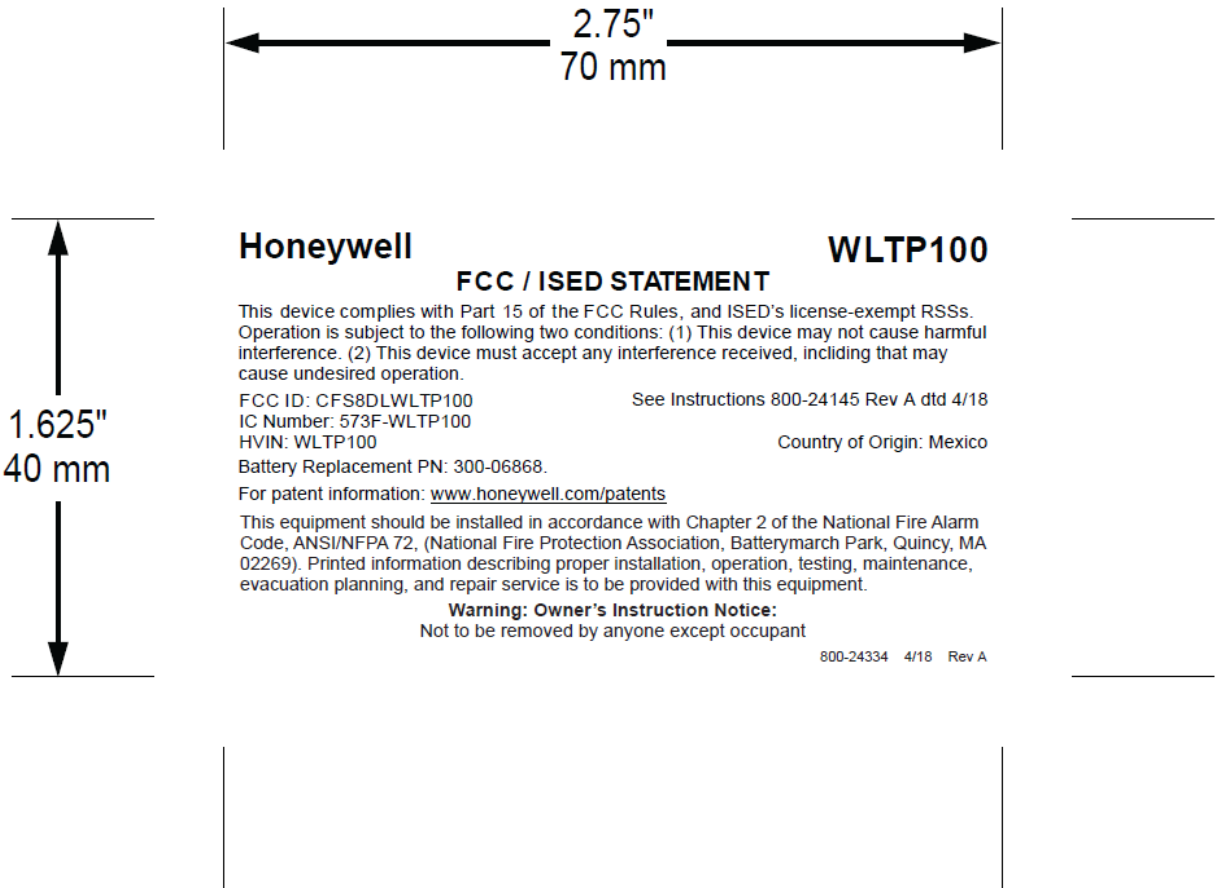

LABEL INFORMATION

EXACT LOCATION OF THE LABEL:

Label is located on the inside back of the plastic case cover in the location shown below. Note, while this is a removeable component, removing the cover renders the EUT in-operable due to the tamper activation.

LABEL

800-24334 WLTP100
4/18 Rev A