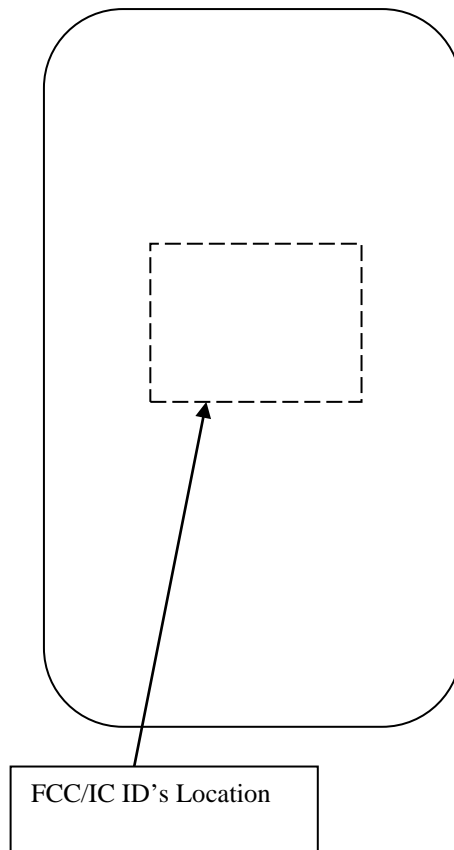

LABEL INFORMATION

EXACT LOCATION OF THE LABEL:

Label is located on the inside back of the plastic case cover in the location shown below. Note, while this is a removeable component, removing the cover renders the EUT in-operable due to the tamper activation.

LABEL

800-24334 WLTP100
4/18 Rev A