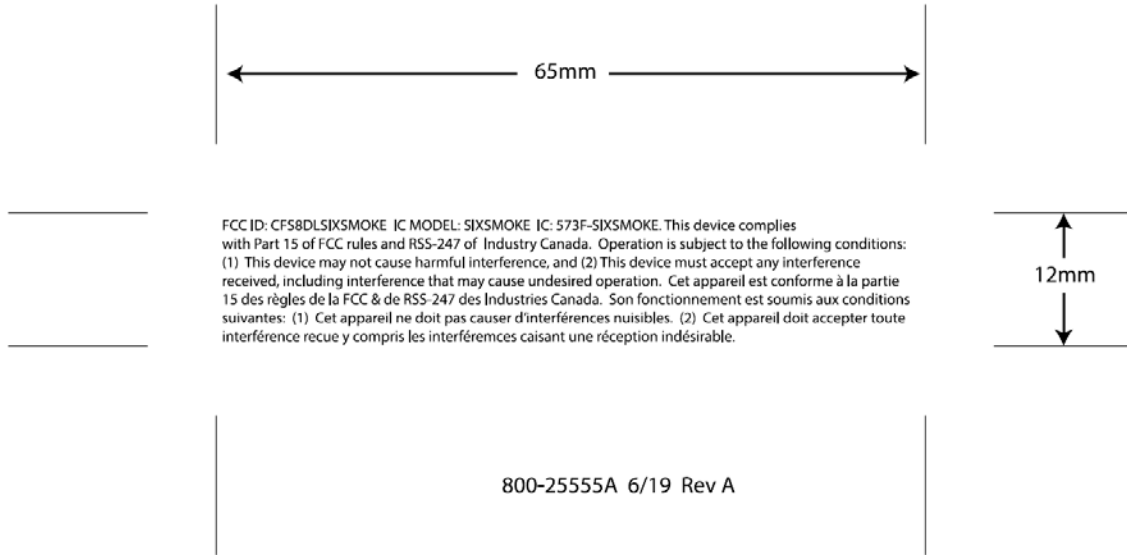

LABEL INFORMATION

EXACT LOCATION OF THE LABEL:

Label is located on the rear of the device in the location shown below.

FCC/IC ID's Location

LABEL – GENERAL MARKET VERSION

LABEL – ADT VERSION