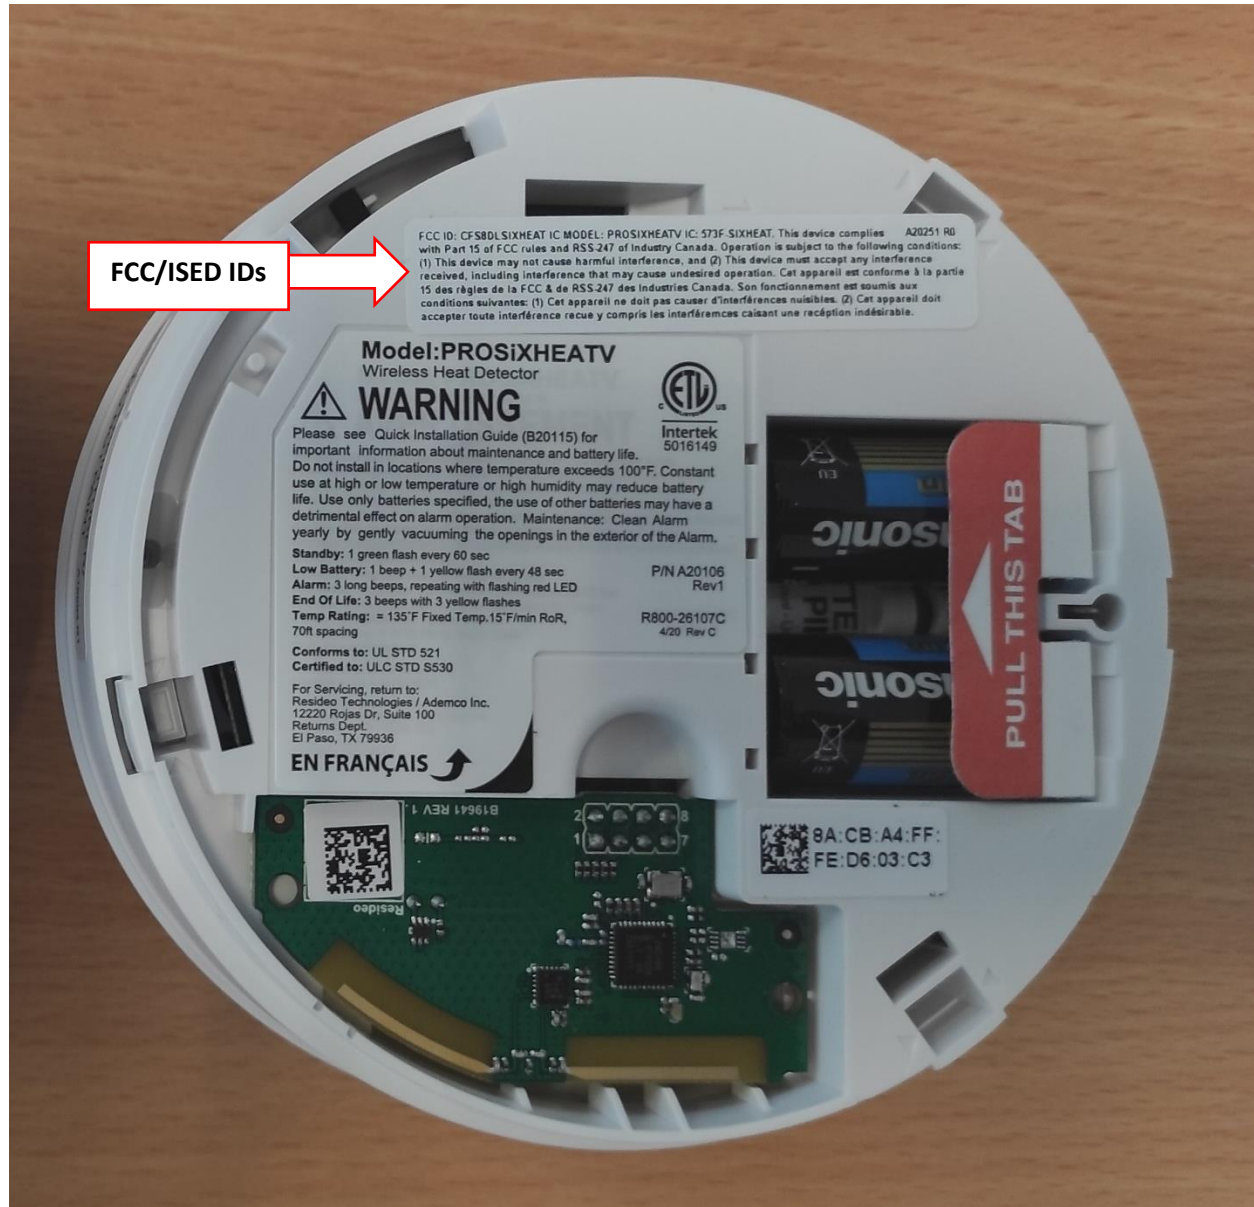

PROSIXHEATV Label Location

Figure 1 Device back cover

The label is permanently affixed to the back side of the device inside (without mounting plate) using adhesive material