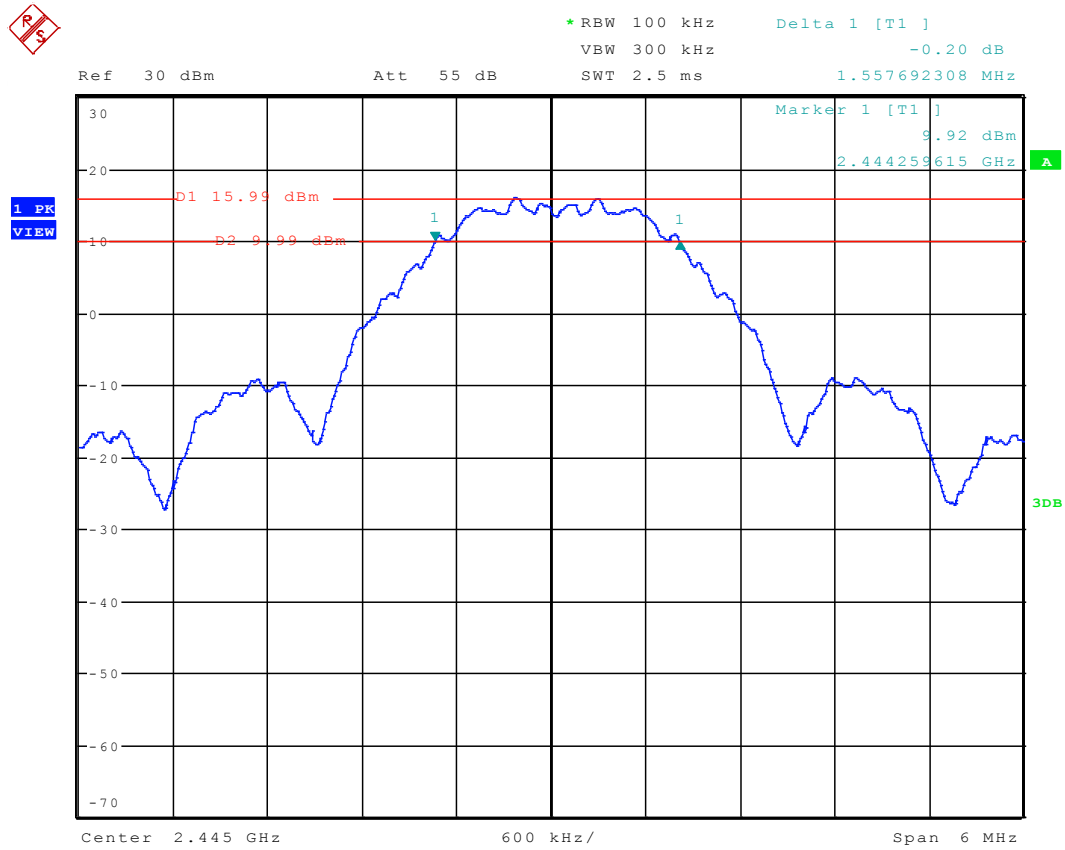

RF6CT 6dB Occupied Bandwidth

Channel 11 ANT 1:

Date: 22.JUN.2015 10:43:35

6dB Occupied Bandwidth: 1.365MHz

Channel 19 ANT 1:

Date: 22.JUN.2015 10:49:07

6dB Occupied Bandwidth: 1.391MHz

Channel 25 ANT 1:

Date: 22.JUN.2015 10:55:01

6dB Occupied Bandwidth: 1.567MHz

Date: 22.JUN.2015 11:02:27

6dB Occupied Bandwidth: 1.384 MHz

Channel 19 ANT 2:

Date: 22.JUN.2015 11:06:35

6dB Occupied Bandwidth: 1.557MHz

Channel 25 ANT 2:

Date: 22.JUN.2015 11:19:19

6dB Occupied Bandwidth: 1.576MHz