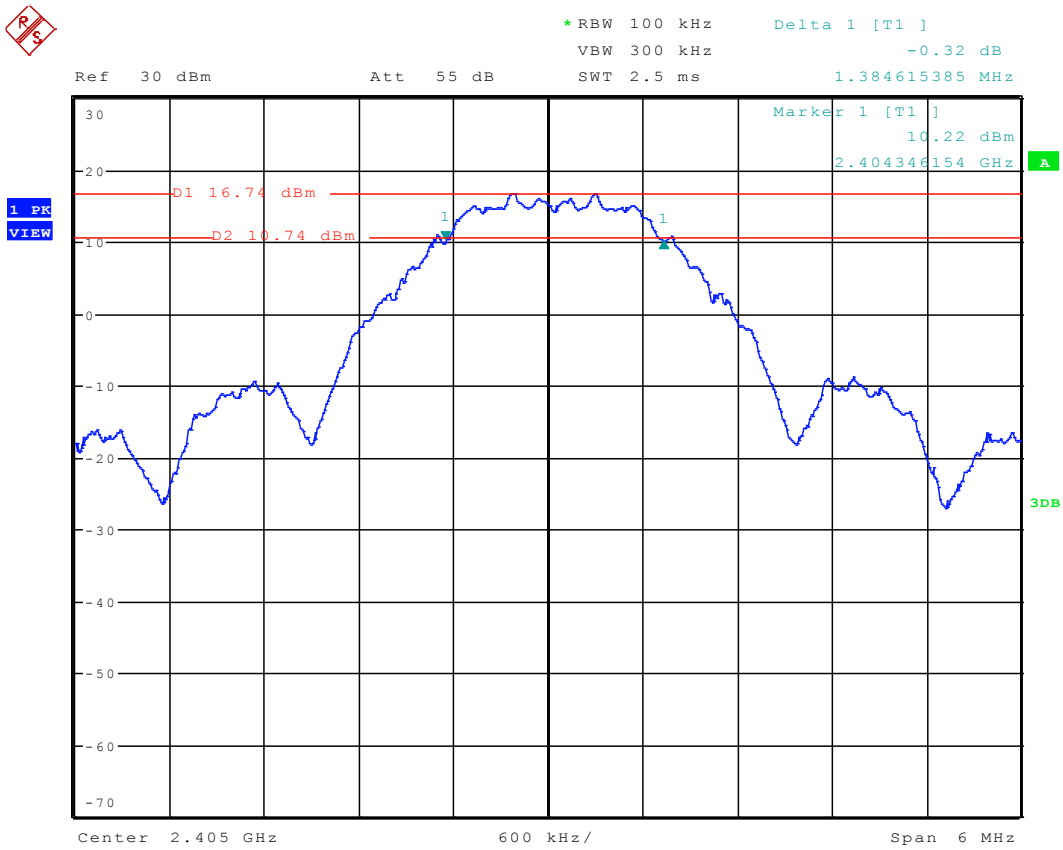

RF6CT 6dB Occupied Bandwidth

Channel 11 ANT 1:

Date: 22.JUN.2015 10:43:35

6dB Occupied Bandwidth: 1.365MHz

Channel 19 ANT 1:

Date: 22.JUN.2015 10:49:07

6dB Occupied Bandwidth: 1.391MHz

Channel 25 ANT 1:

Date: 22.JUN.2015 10:55:01

6dB Occupied Bandwidth: 1.567MHz

Date: 22.JUN.2015 11:02:27

6dB Occupied Bandwidth: 1.384 MHz

Channel 19 ANT 2:

Date: 22.JUN.2015 11:06:35

6dB Occupied Bandwidth: 1.557MHz

Channel 25 ANT 2:

Date: 22.JUN.2015 11:19:19

6dB Occupied Bandwidth: 1.576MHz