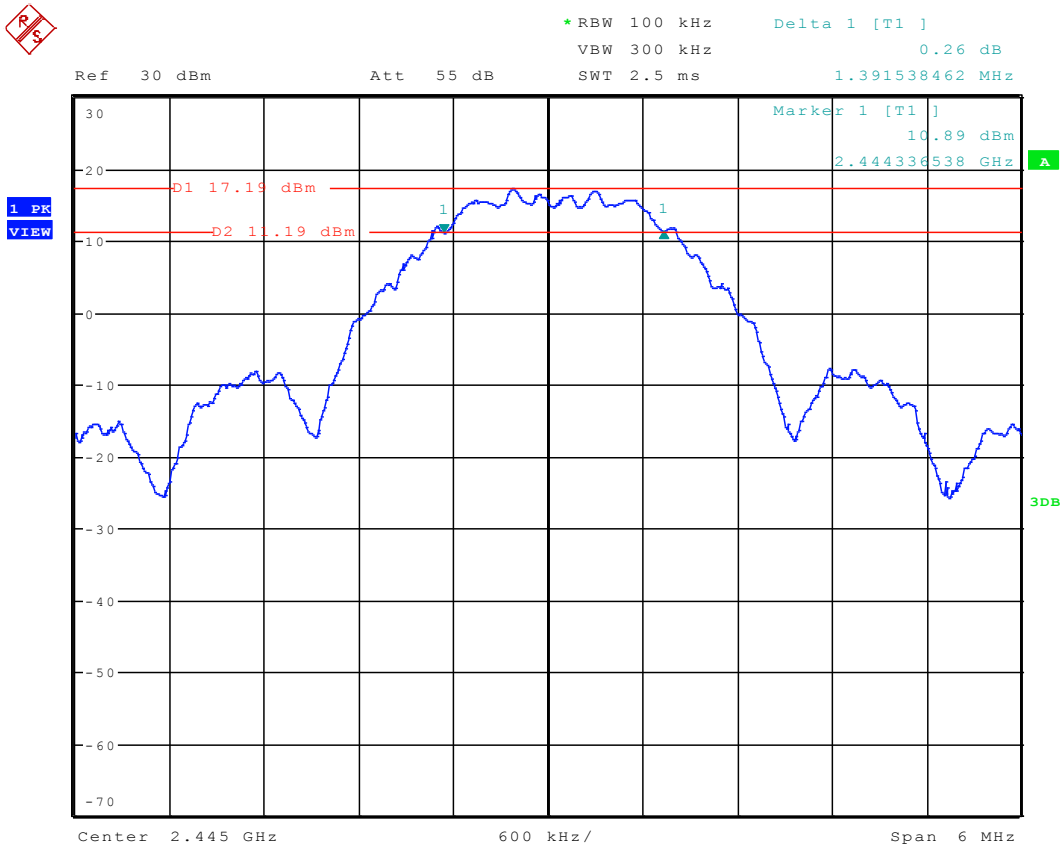

RF6CT 6dB Occupied Bandwidth

Channel 11 ANT 1:

Date: 22.JUN.2015 10:43:35

6dB Occupied Bandwidth: 1.365MHz

Channel 19 ANT 1:

Date: 22.JUN.2015 10:49:07

6dB Occupied Bandwidth: 1.391MHz

Channel 25 ANT 1:

Date: 22.JUN.2015 10:55:01

6dB Occupied Bandwidth: 1.567MHz

Date: 22.JUN.2015 11:02:27

6dB Occupied Bandwidth: 1.384 MHz

Channel 19 ANT 2:

Date: 22.JUN.2015 11:06:35

6dB Occupied Bandwidth: 1.557MHz

Channel 25 ANT 2:

Date: 22.JUN.2015 11:19:19

6dB Occupied Bandwidth: 1.576MHz