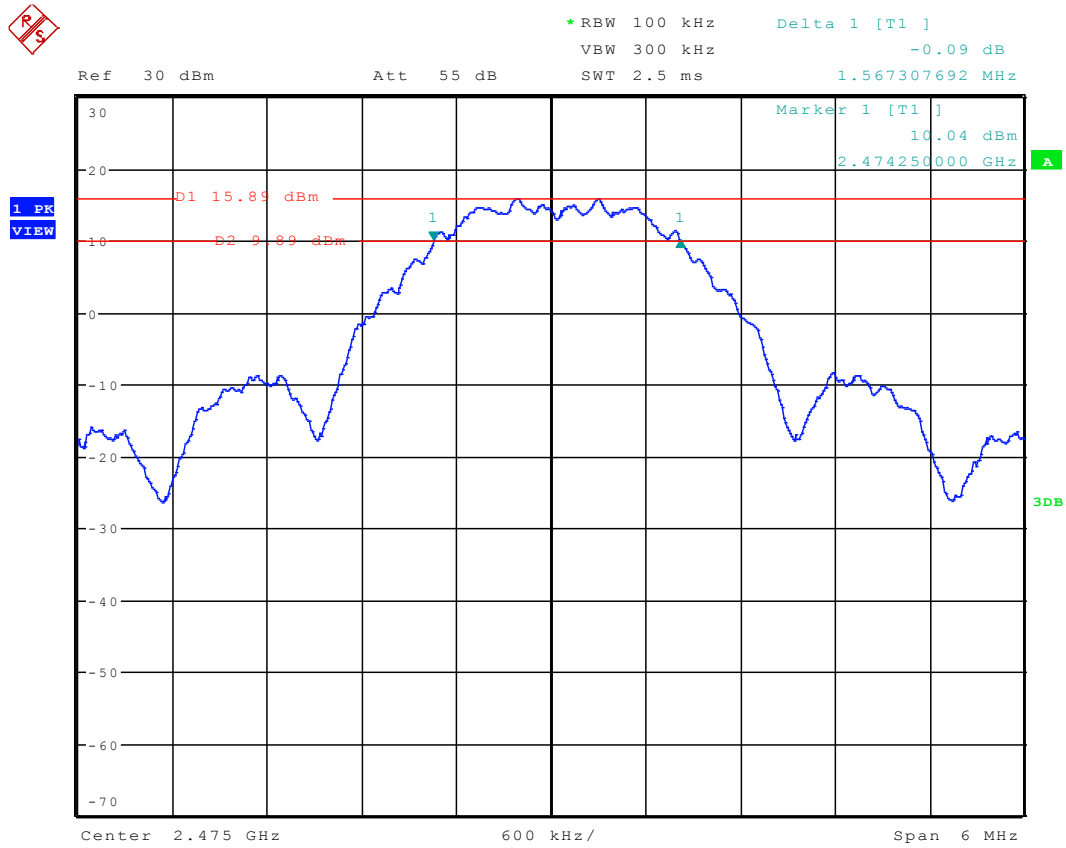

RF6CT 6dB Occupied Bandwidth

Channel 11 ANT 1:

Date: 22.JUN.2015 10:43:35

6dB Occupied Bandwidth: 1.365MHz

Channel 19 ANT 1:

Date: 22.JUN.2015 10:49:07

6dB Occupied Bandwidth: 1.391MHz

Channel 25 ANT 1:

Date: 22.JUN.2015 10:55:01

6dB Occupied Bandwidth: 1.567MHz

Date: 22.JUN.2015 11:02:27

6dB Occupied Bandwidth: 1.384 MHz

Channel 19 ANT 2:

Date: 22.JUN.2015 11:06:35

6dB Occupied Bandwidth: 1.557MHz

Channel 25 ANT 2:

Date: 22.JUN.2015 11:19:19

6dB Occupied Bandwidth: 1.576MHz