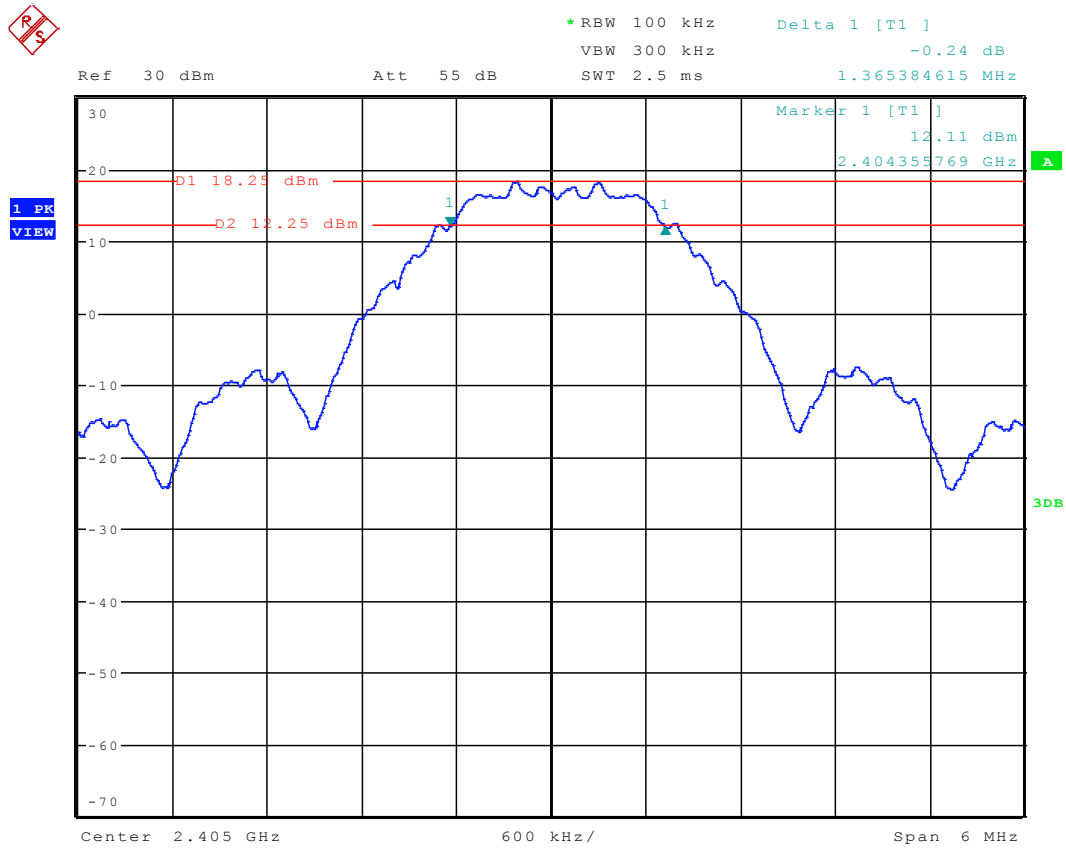

RF6CT 6dB Occupied Bandwidth

Channel 11 ANT 1:

Date: 22.JUN.2015 10:43:35

6dB Occupied Bandwidth: 1.365MHz

Channel 19 ANT 1:

Date: 22.JUN.2015 10:49:07

6dB Occupied Bandwidth: 1.391MHz

Channel 25 ANT 1:

Date: 22.JUN.2015 10:55:01

6dB Occupied Bandwidth: 1.567MHz

Date: 22.JUN.2015 11:02:27

6dB Occupied Bandwidth: 1.384 MHz

Channel 19 ANT 2:

Date: 22.JUN.2015 11:06:35

6dB Occupied Bandwidth: 1.557MHz

Channel 25 ANT 2:

Date: 22.JUN.2015 11:19:19

6dB Occupied Bandwidth: 1.576MHz