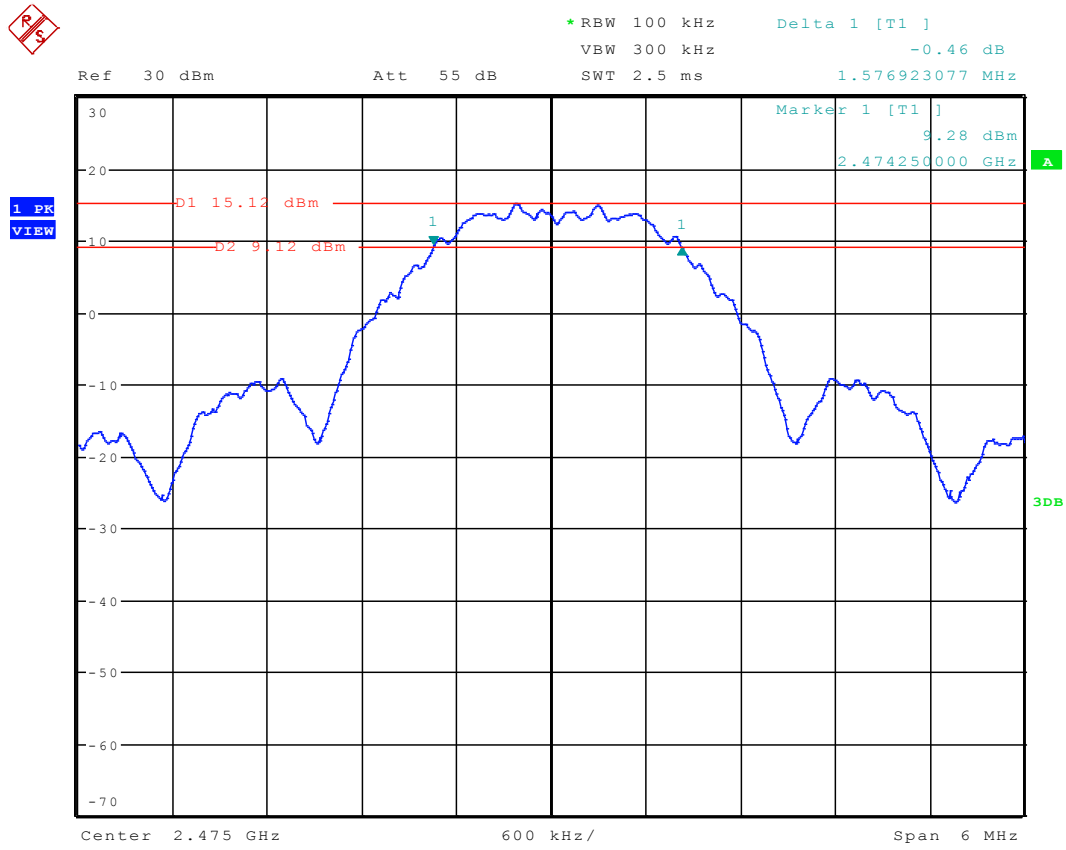

RF6CT 6dB Occupied Bandwidth

Channel 11 ANT 1:

Date: 22.JUN.2015 10:43:35

6dB Occupied Bandwidth: 1.365MHz

Channel 19 ANT 1:

Date: 22.JUN.2015 10:49:07

6dB Occupied Bandwidth: 1.391MHz

Channel 25 ANT 1:

Date: 22.JUN.2015 10:55:01

6dB Occupied Bandwidth: 1.567MHz

Date: 22.JUN.2015 11:02:27

6dB Occupied Bandwidth: 1.384 MHz

Channel 19 ANT 2:

Date: 22.JUN.2015 11:06:35

6dB Occupied Bandwidth: 1.557MHz

Channel 25 ANT 2:

Date: 22.JUN.2015 11:19:19

6dB Occupied Bandwidth: 1.576MHz