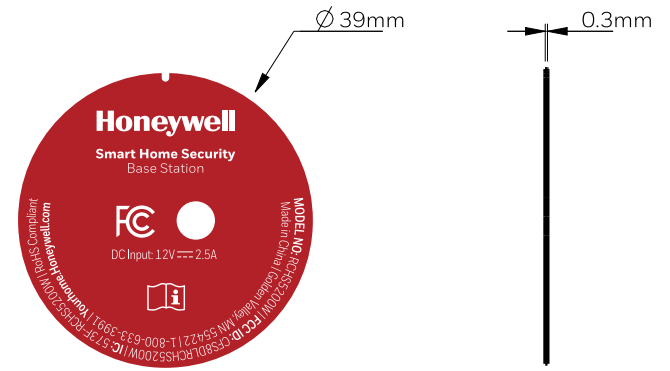

# Bottom

SCALE 1 : 1

SCALE 1 : 1  
FOR PLACEMENT

a2 Honeywell Label  
Rev07  
Honeywell Red  
PMS 7621 C  
Printed Sticker label  
\*\*LABEL FOR US