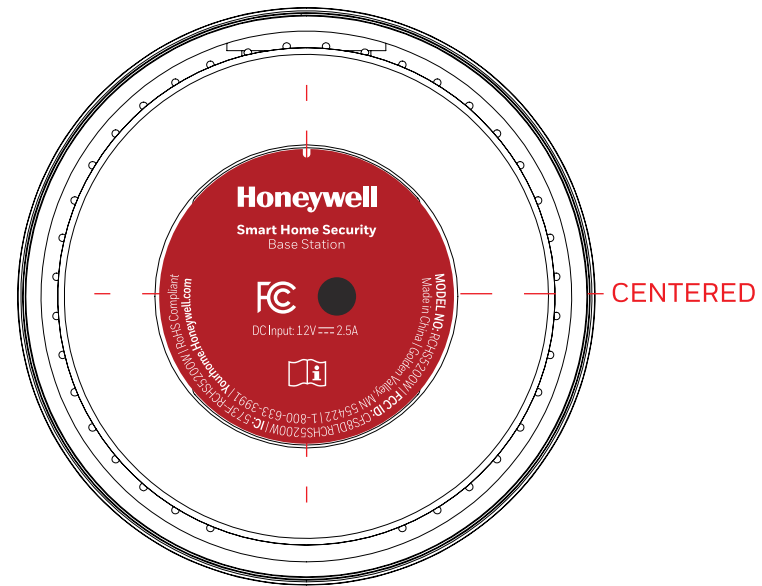

# Bottom

SCALE 1 : 1

SCALE 1 : 1  
FOR PLACEMENT

a2 Honeywell Label  
Rev07  
Honeywell Red  
PMS 7621 C  
Printed Sticker label  
\*\*LABEL FOR US