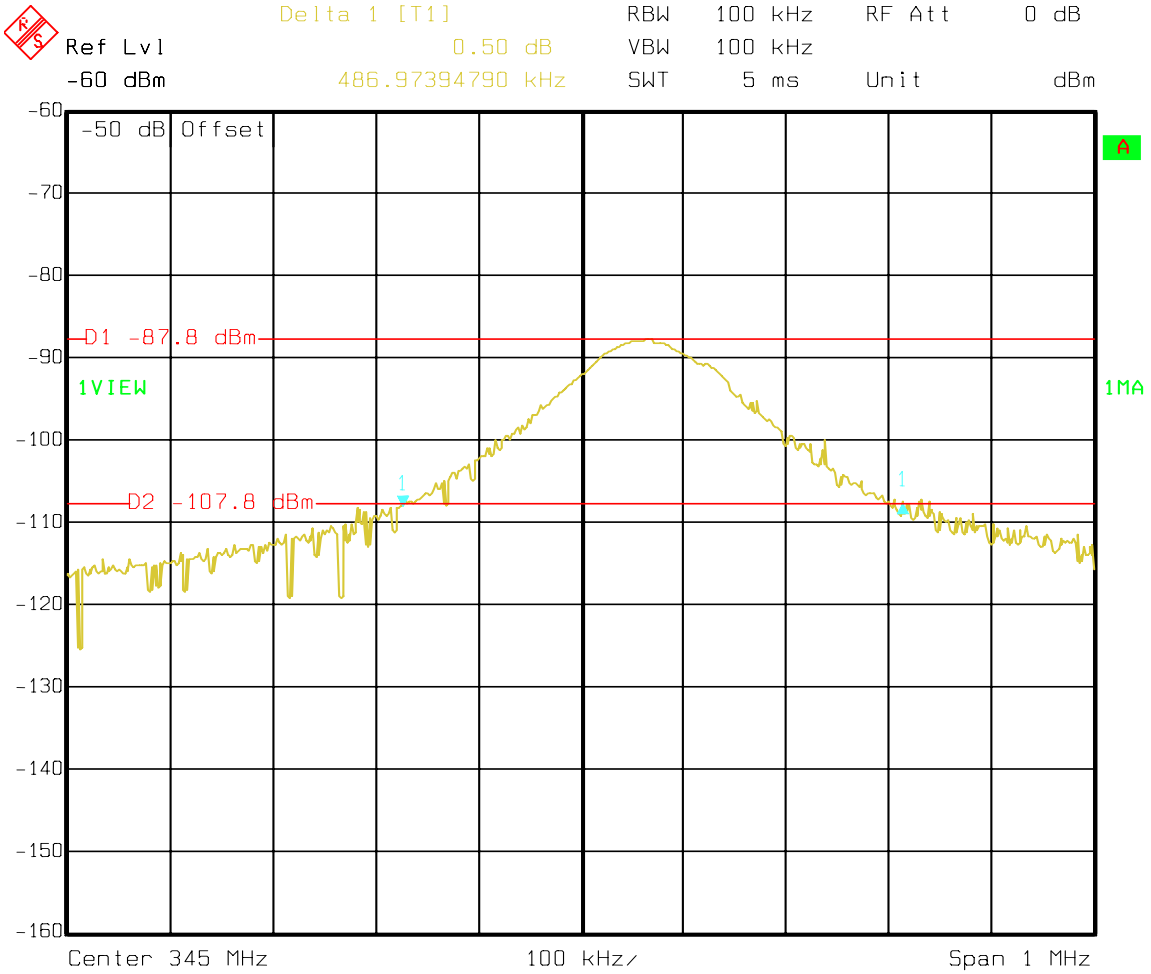

LYNXR-ENSIA OCCUPIED BANDWIDTH (487 KHz)

Date: 07.APR.2006 09:31:27