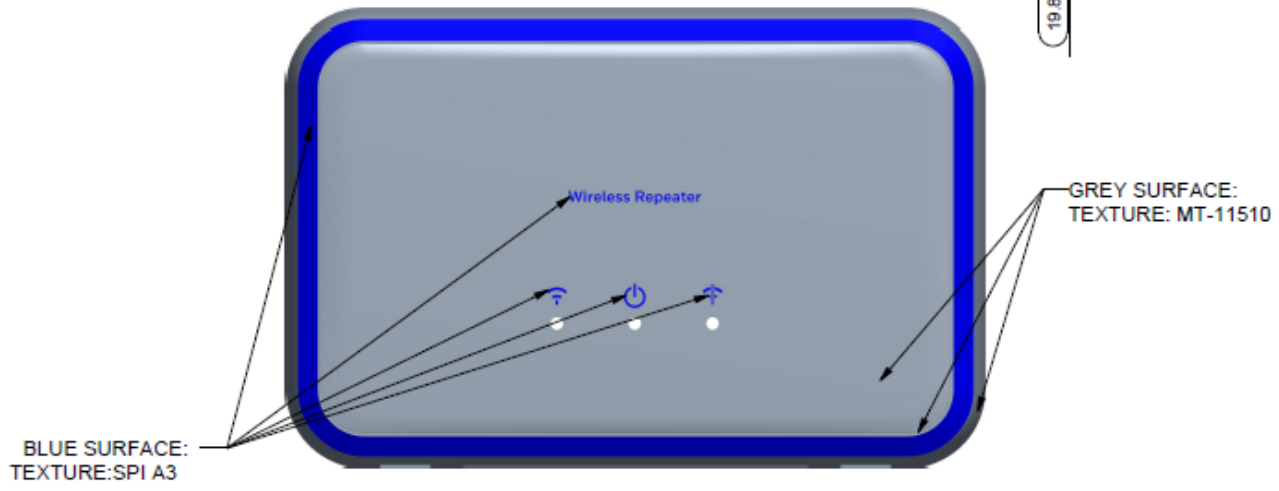

SIX REPEATER EXTERNAL PHOTOS

CASE EXTERIOR

TOP

Note - this model is without the color the final model will have.

TOP SHOWING COLORS

SECTION A-A

19.89±0.2

BOTTOM

POWER ADAPTER

Battery included for scale.