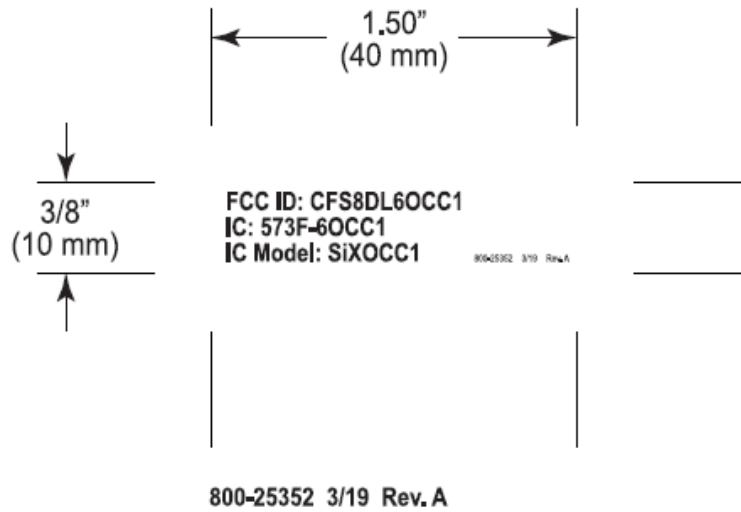

LABEL INFORMATION

EXACT LOCATION OF THE LABEL:

Labels are located on the plastic case back in the location shown:

LABEL

Drawing No.: 800-25352	Rev.: A	Title: Label, FCC ID/IC, SiXOCC
---------------------------	------------	------------------------------------

Print Spec.

Print on 0.002 thick clear vinyl or mylar, white background w/black text and fasson S730 or flexcon V23 adhesive.
Dimensions : Approx: 1.50" (40mm) W x 3/8" (10mm) H.

PART 2 STATEMENT