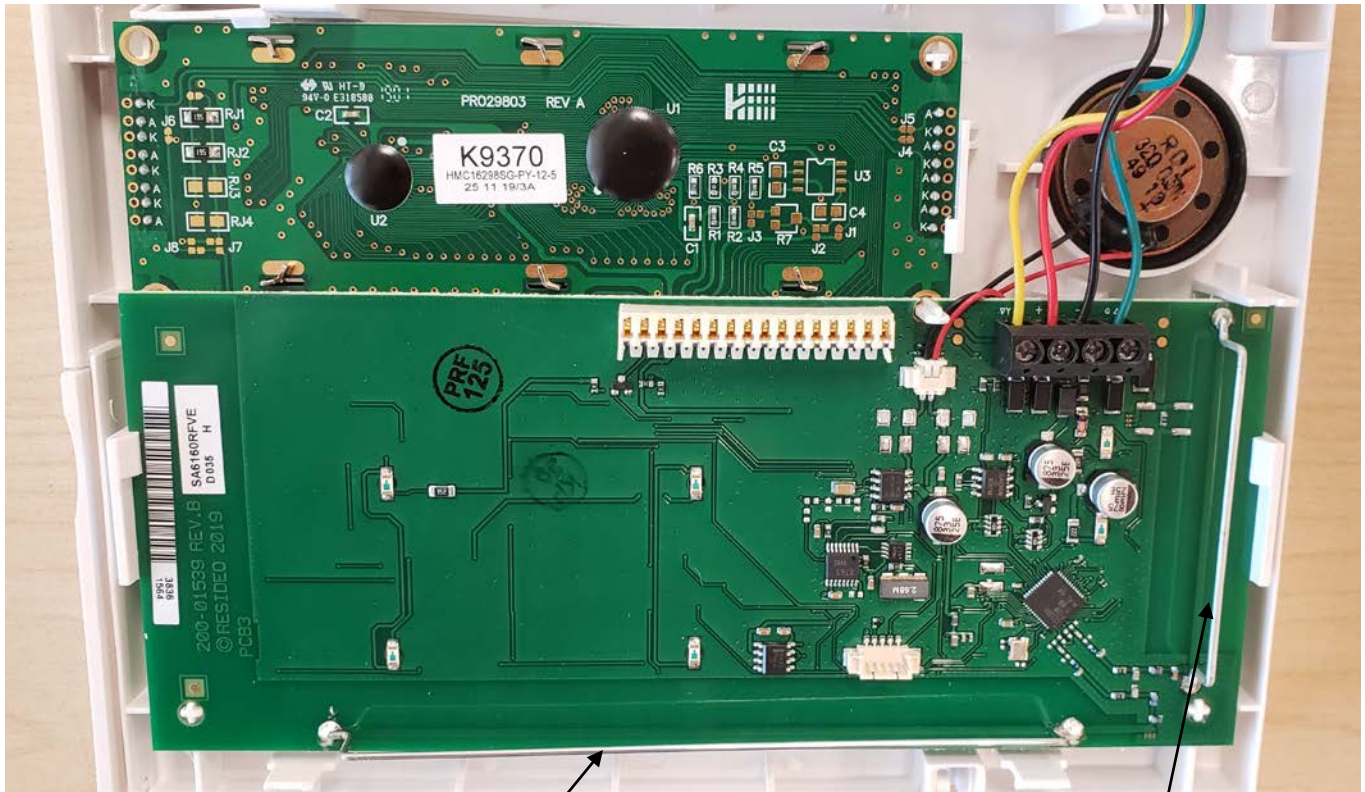

6160RF INTERNAL PHOTOS

CASE INTERIOR

FRONT INTERIOR COVER

PCB TOP

ANTENNA 1

ANTENNA 2

PCB BOTTOM