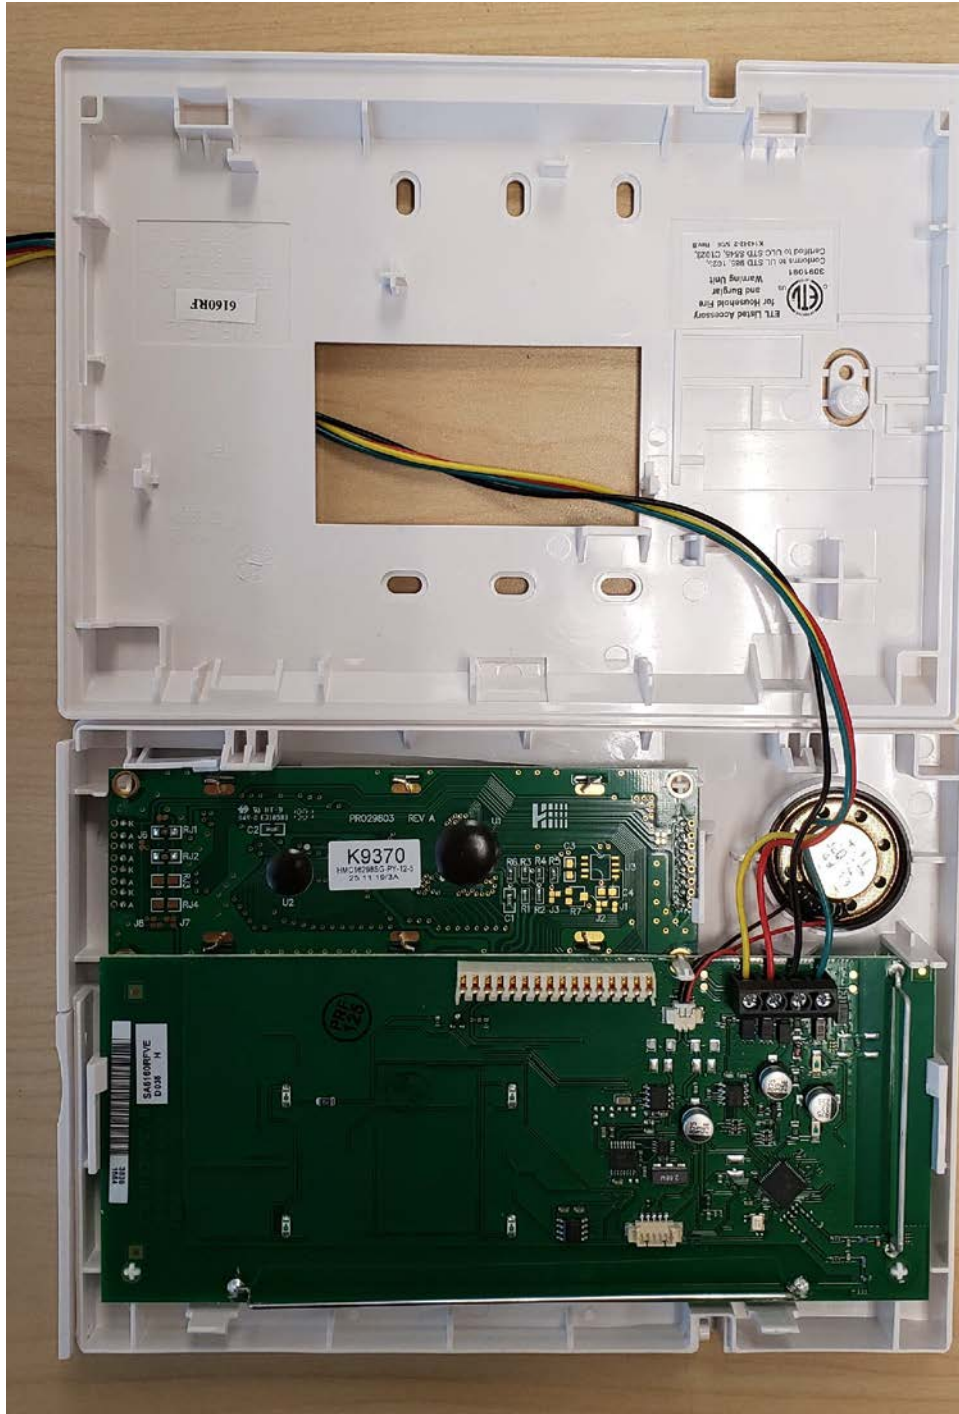

6160RF INTERNAL PHOTOS

CASE INTERIOR

FRONT INTERIOR COVER

PCB TOP

ANTENNA 1

ANTENNA 2

PCB BOTTOM