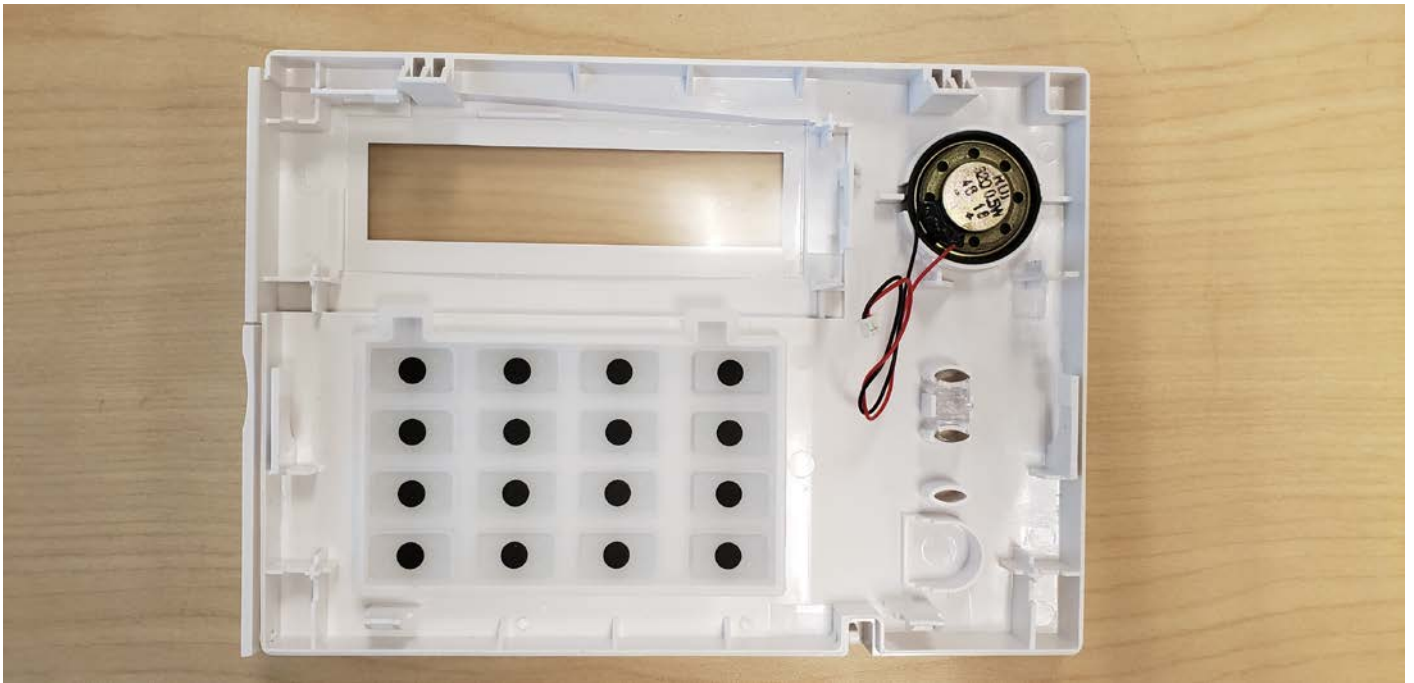

6160RF INTERNAL PHOTOS

CASE INTERIOR

FRONT INTERIOR COVER

PCB TOP

ANTENNA 1

ANTENNA 2

PCB BOTTOM