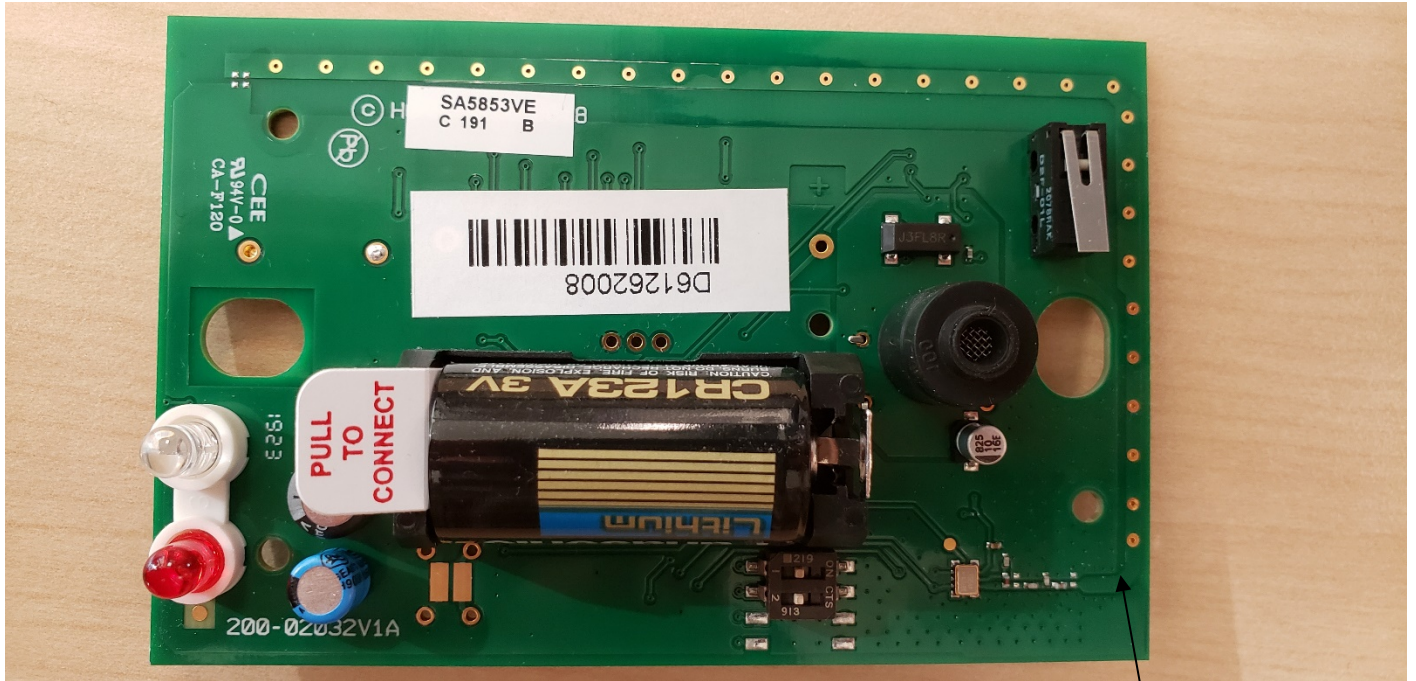

5853 INTERNAL PHOTOS

CASE INTERIOR

CASE INTERIOR – BATTERY REMOVED

PCB TOP

ANTENNA

PCB BOTTOM

PCB BOTTOM (SHIELD REMOVED)