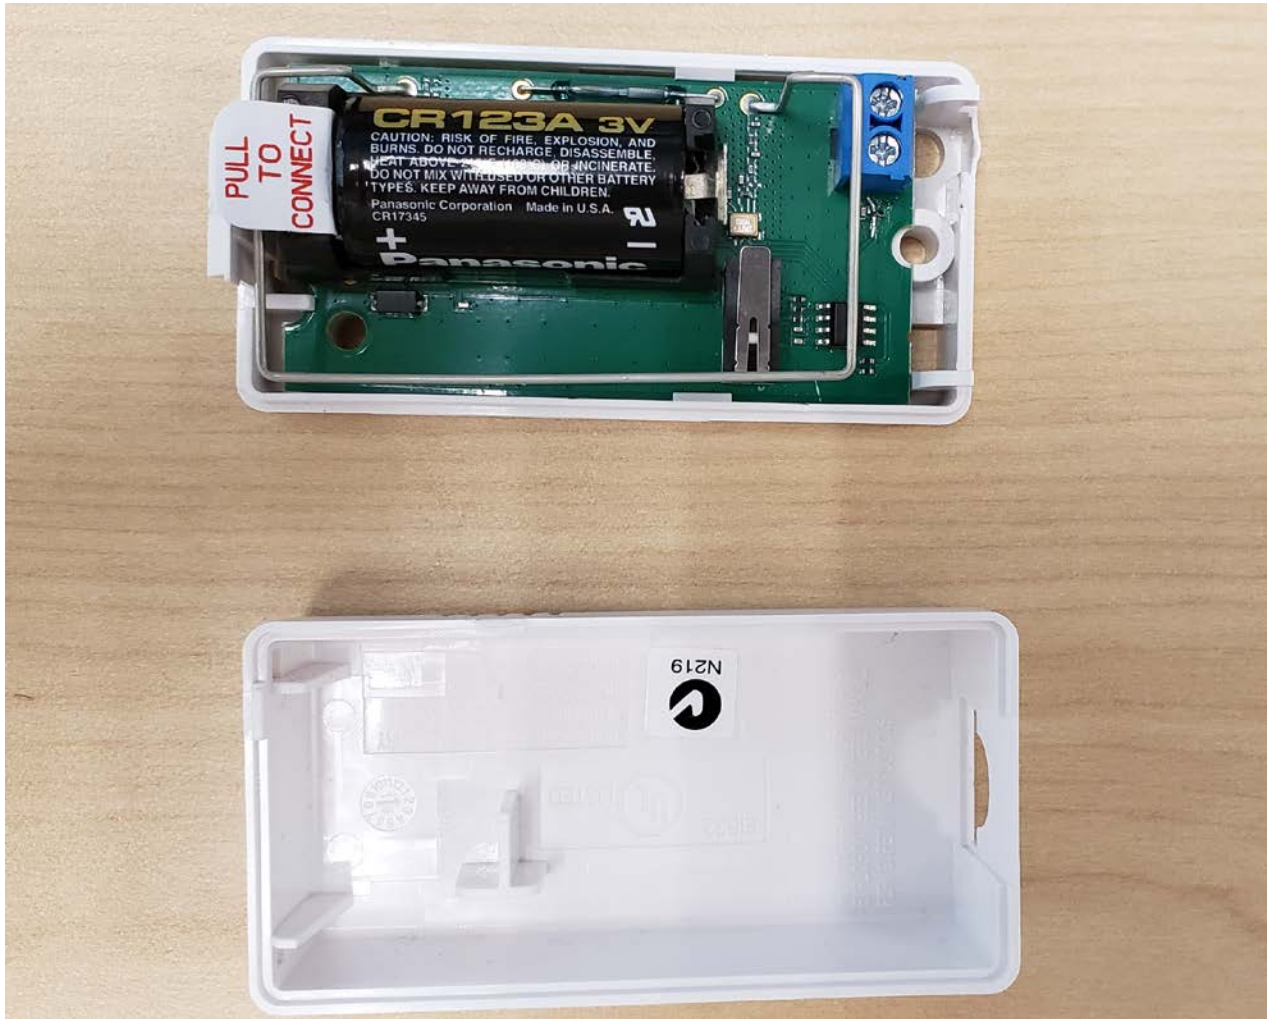

5816 INTERNAL PHOTOS

CASE INTERIOR

CASE INTERIOR – BATTERY REMOVED

PCB TOP

ANTENNA

PCB BOTTOM