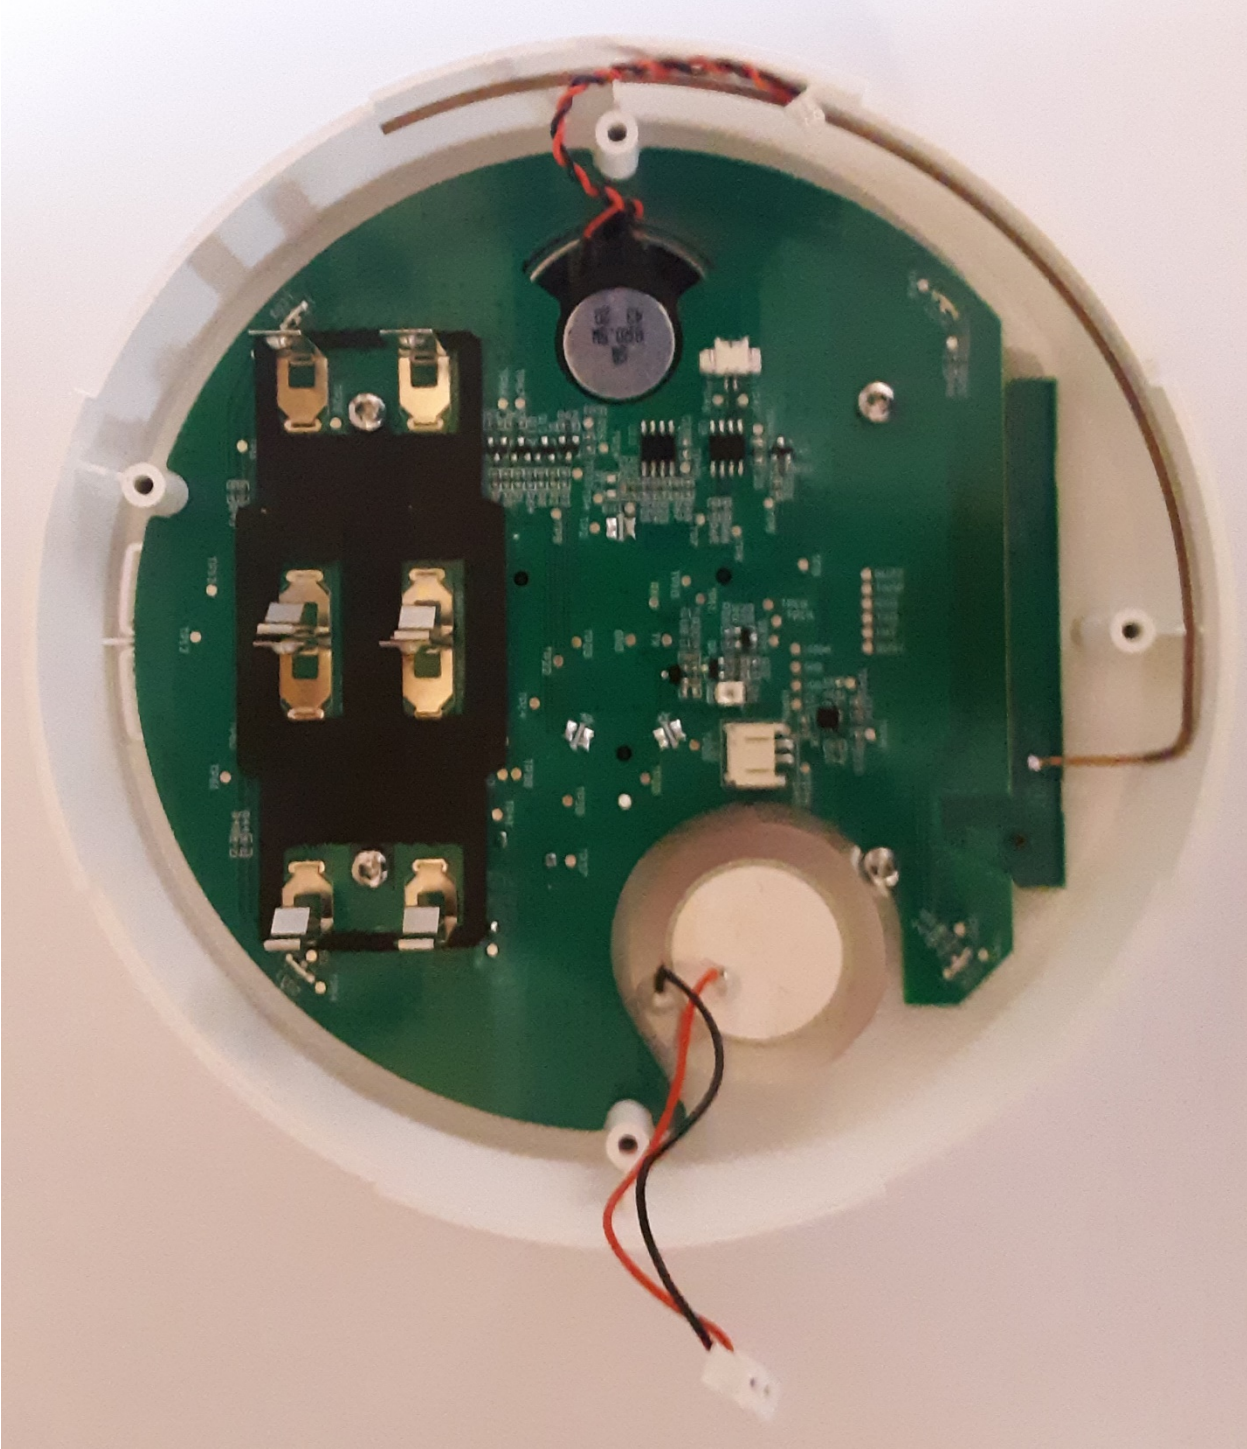

5800CMBOV/5800CMBOVC – Internal photos

DO NOT PAINT

WARNING - IN ALARM MOVE TO FRESH AIR

SMOKE AND CARBON MONOXIDE DETECTOR

SMOKE TEST HUSH

CO TEST HUSH