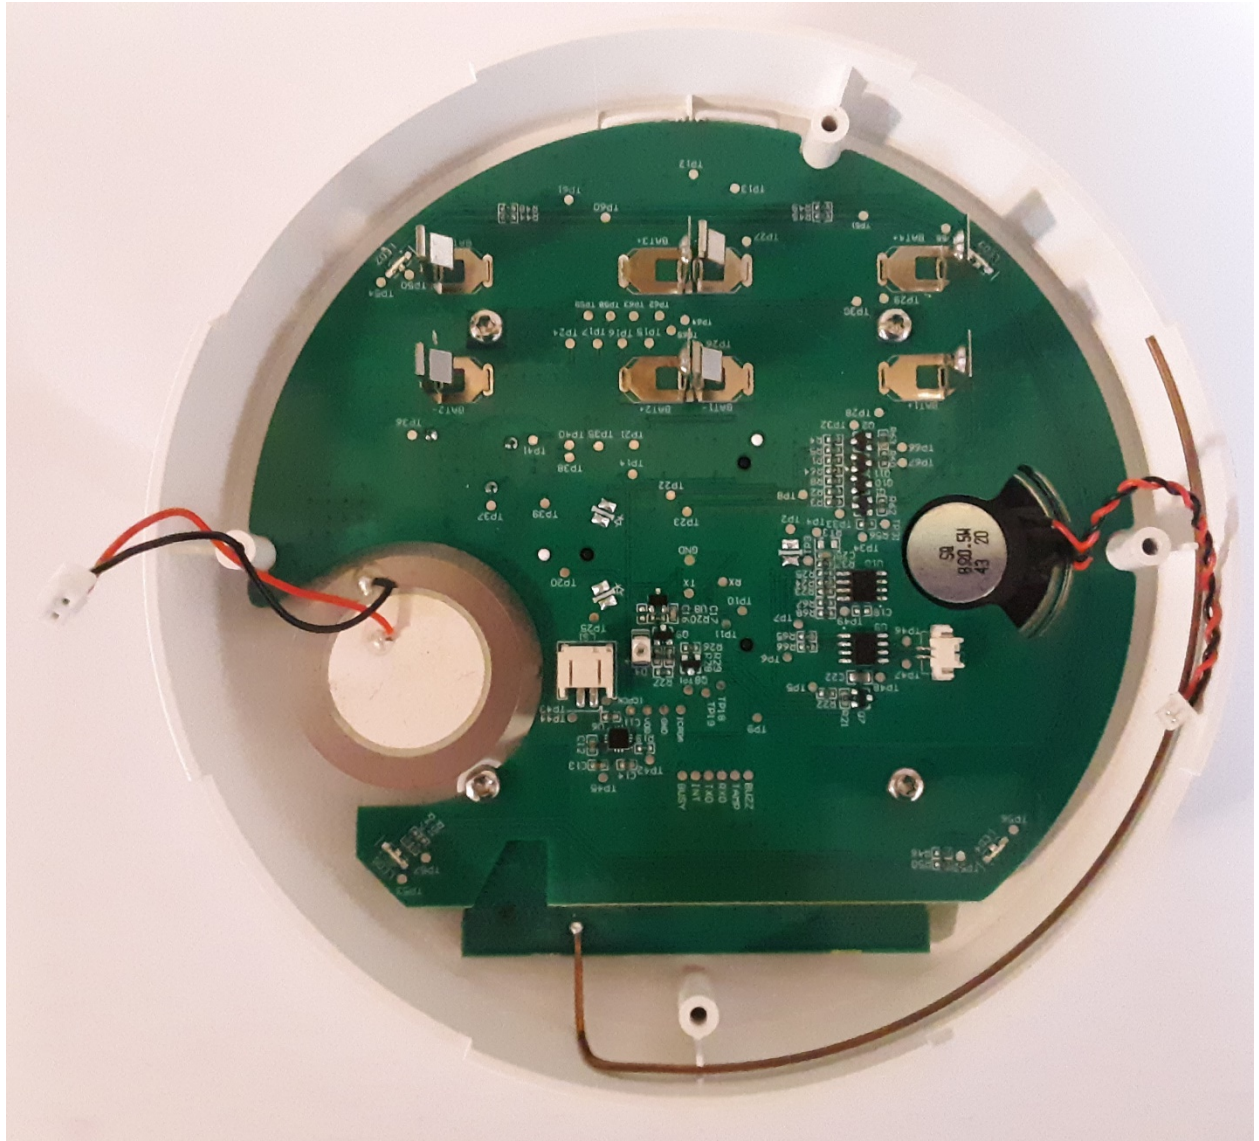

5800CMBOV/5800CMBOVC – Internal photos

DO NOT PAINT

WARNING - IN ALARM MOVE TO FRESH AIR

SMOKE AND CARBON MONOXIDE DETECTOR

SMOKE TEST HUSH

CO TEST HUSH