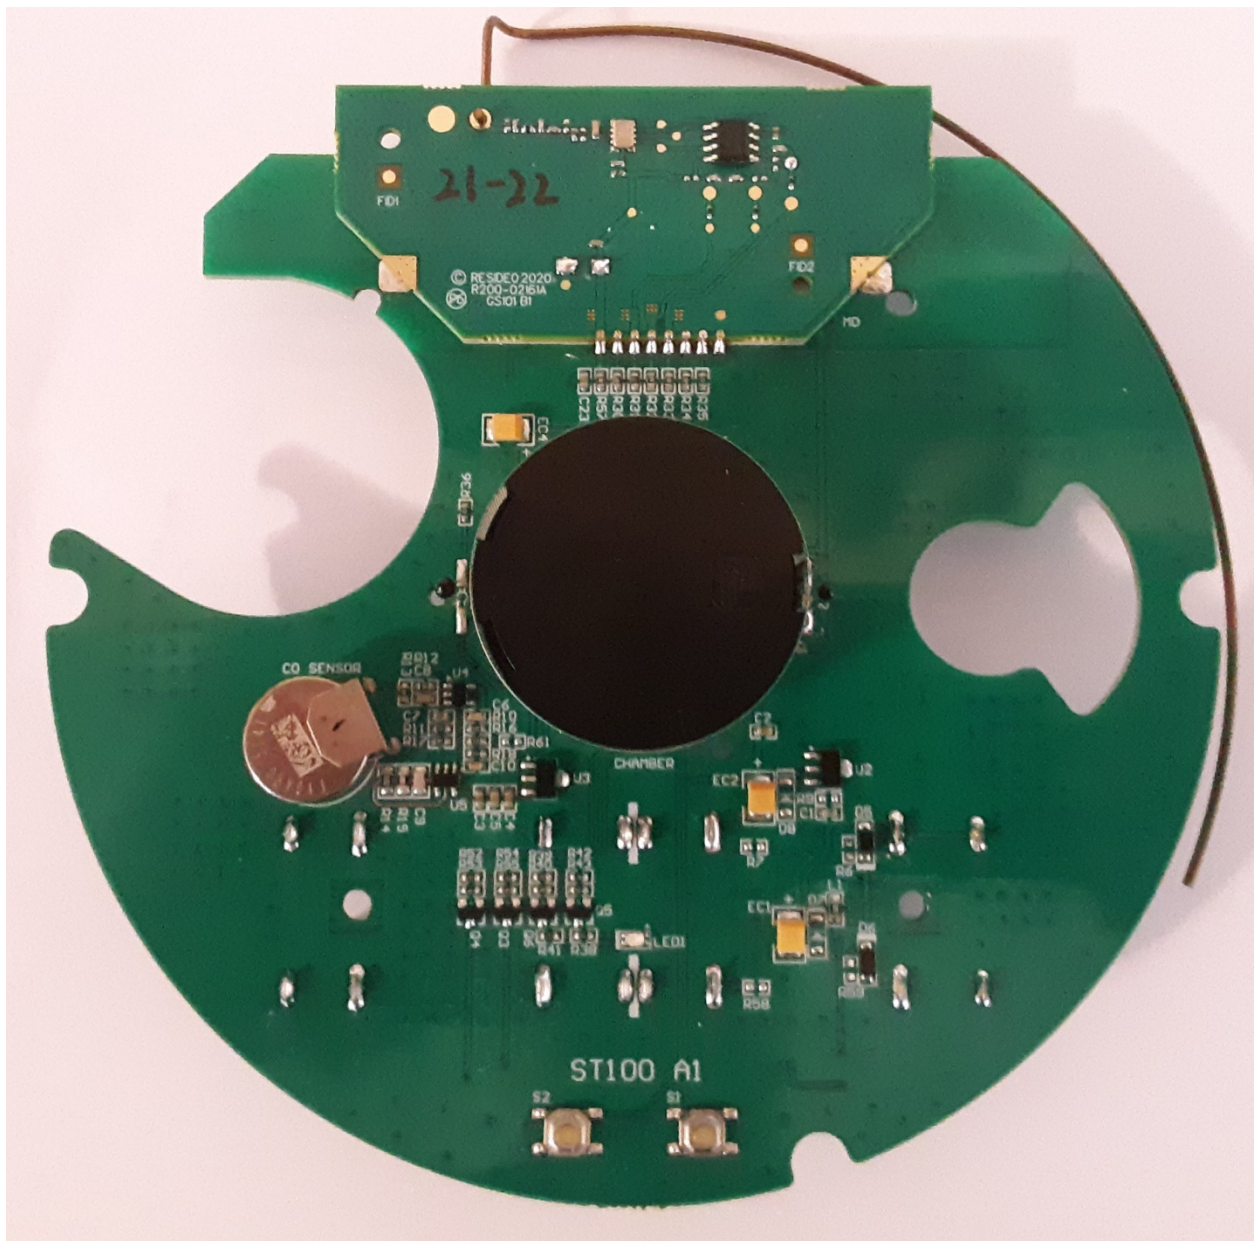

5800CMBOV/5800CMBOVC – Internal photos

DO NOT PAINT

WARNING - IN ALARM MOVE TO FRESH AIR

SMOKE AND CARBON MONOXIDE DETECTOR

SMOKE TEST HUSH

CO TEST HUSH