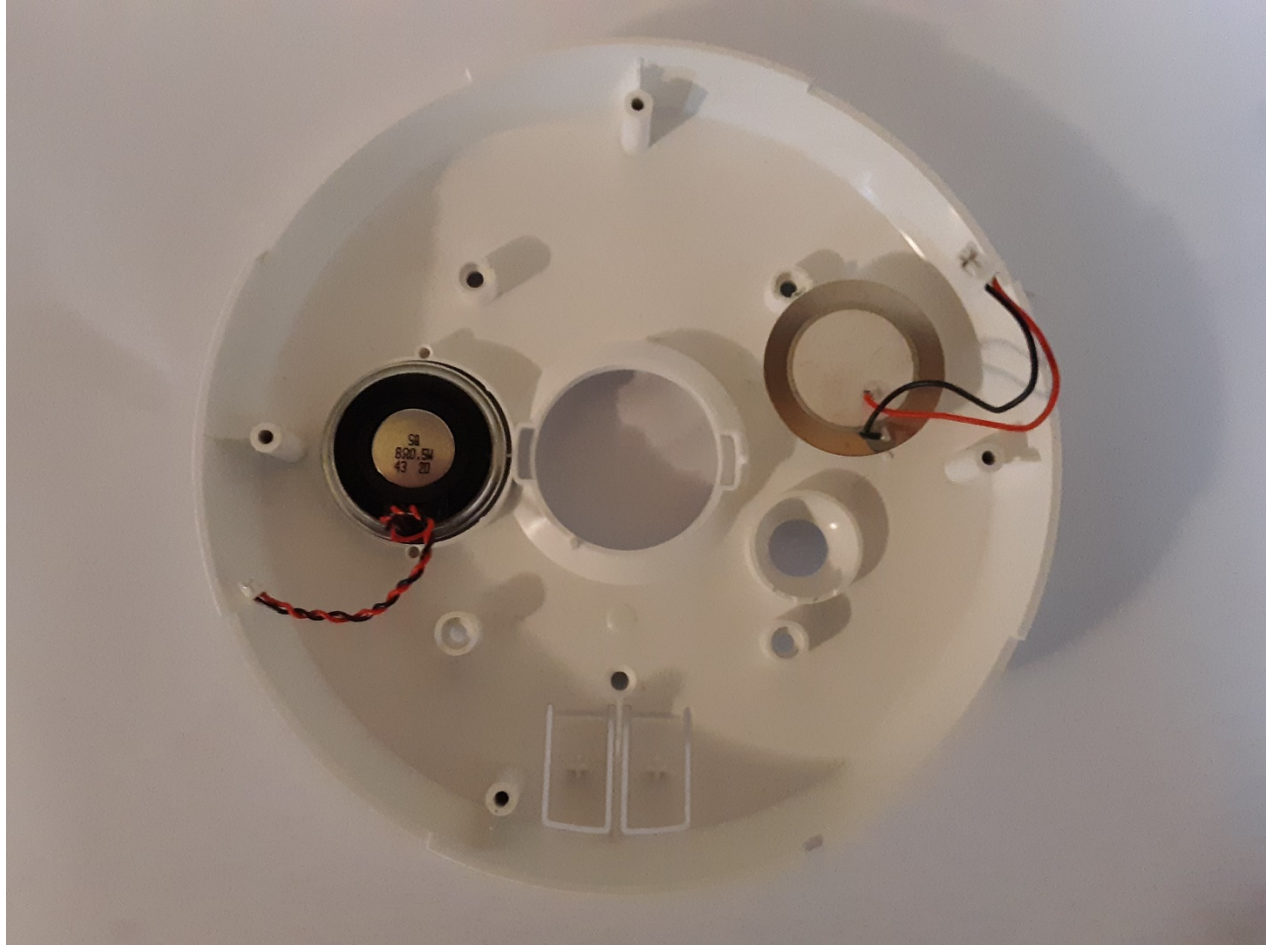

5800CMBOV/5800CMBOVC – Internal photos

DO NOT PAINT

WARNING - IN ALARM MOVE TO FRESH AIR

SMOKE AND CARBON MONOXIDE DETECTOR

SMOKE TEST HUSH

CO TEST HUSH