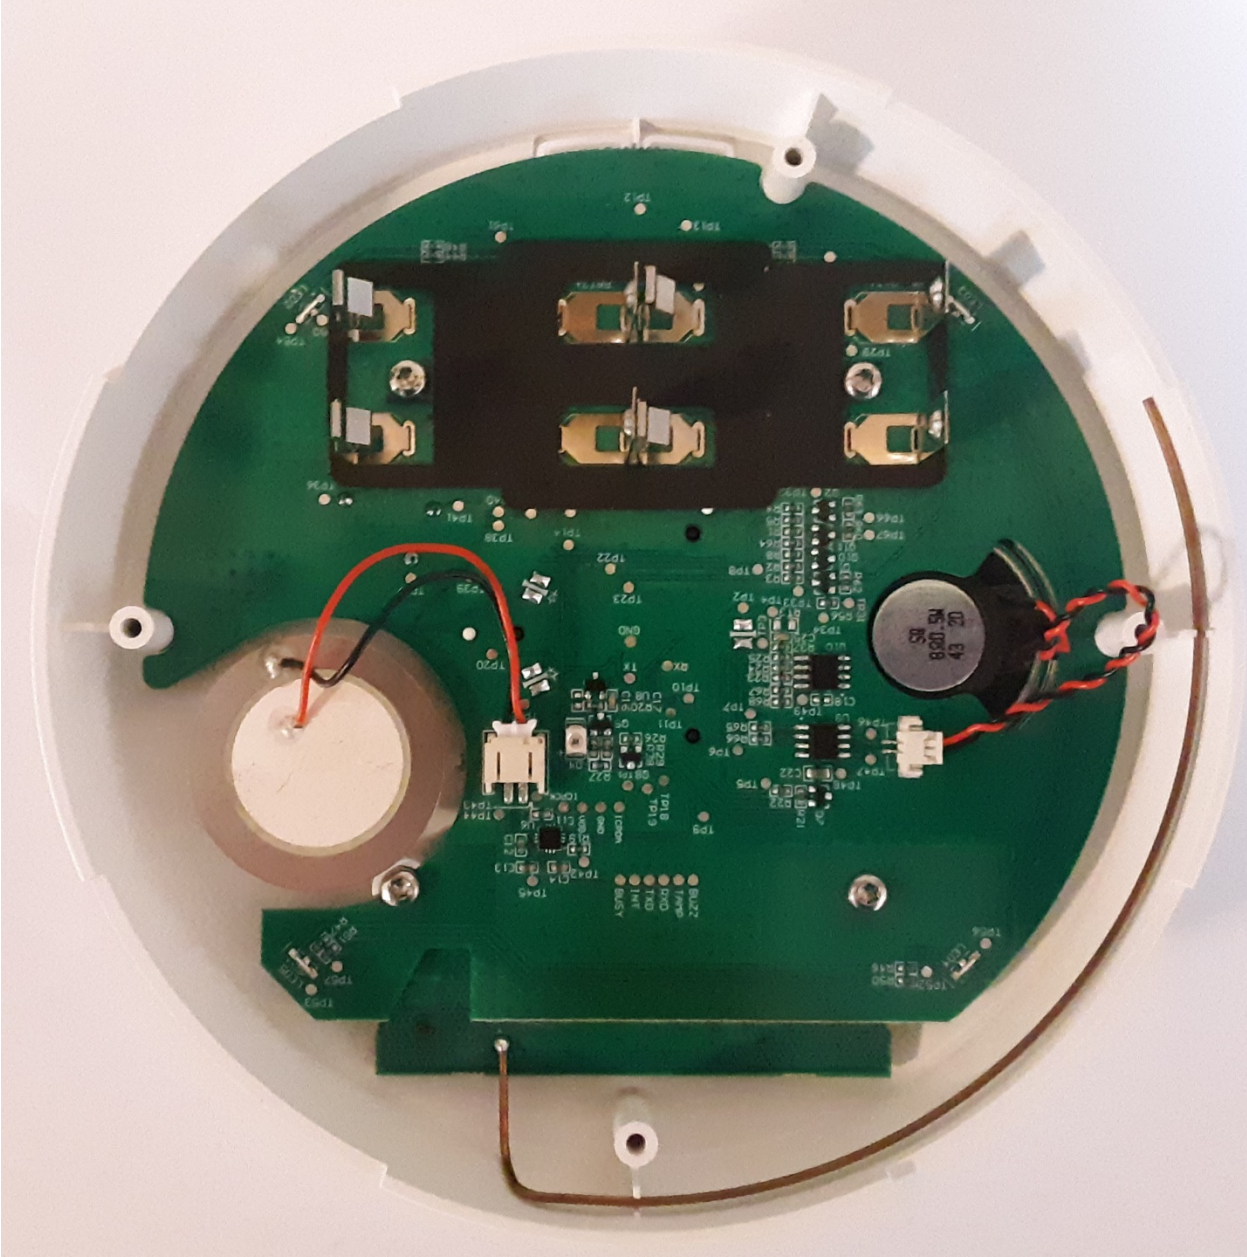

5800CMBOV/5800CMBOVC – Internal photos

DO NOT PAINT

WARNING - IN ALARM MOVE TO FRESH AIR

SMOKE AND CARBON MONOXIDE DETECTOR

SMOKE TEST HUSH

CO TEST HUSH