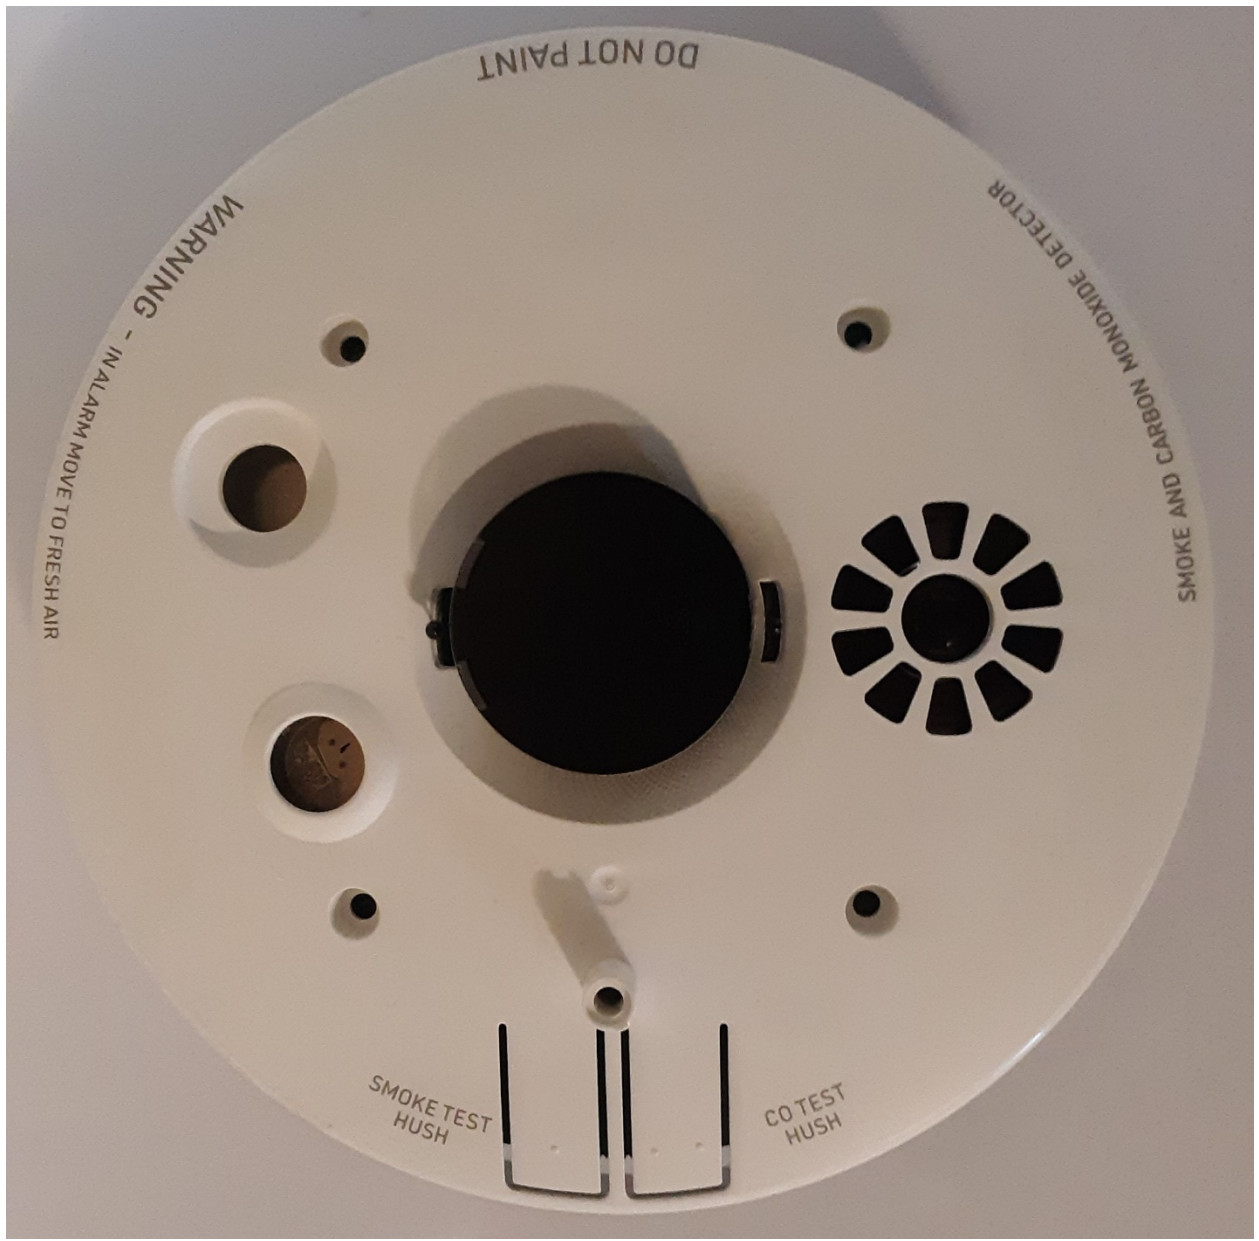

5800CMBOV/5800CMBOVC – External photos

DO NOT PAINT

WARNING - IN ALARM MOVE TO FRESH AIR

SMOKE AND CARBON MONOXIDE DETECTOR

SMOKE TEST HUSH

CO TEST HUSH

DO NOT PAINT

WARNING - IN ALARM MOVE TO FRESH AIR

SMOKE AND CARBON MONOXIDE DETECTOR

SMOKE TEST
HUSH

CO TEST
HUSH