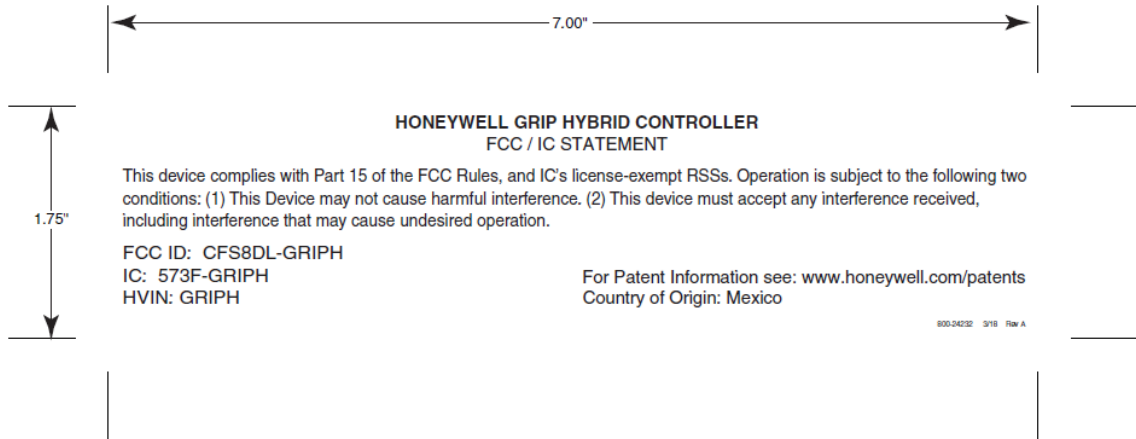

LABEL INFORMATION

EXACT LOCATION OF THE LABEL:

Label is located on the inside door in the location shown:

LABEL

800-24232 3/18 Rev A