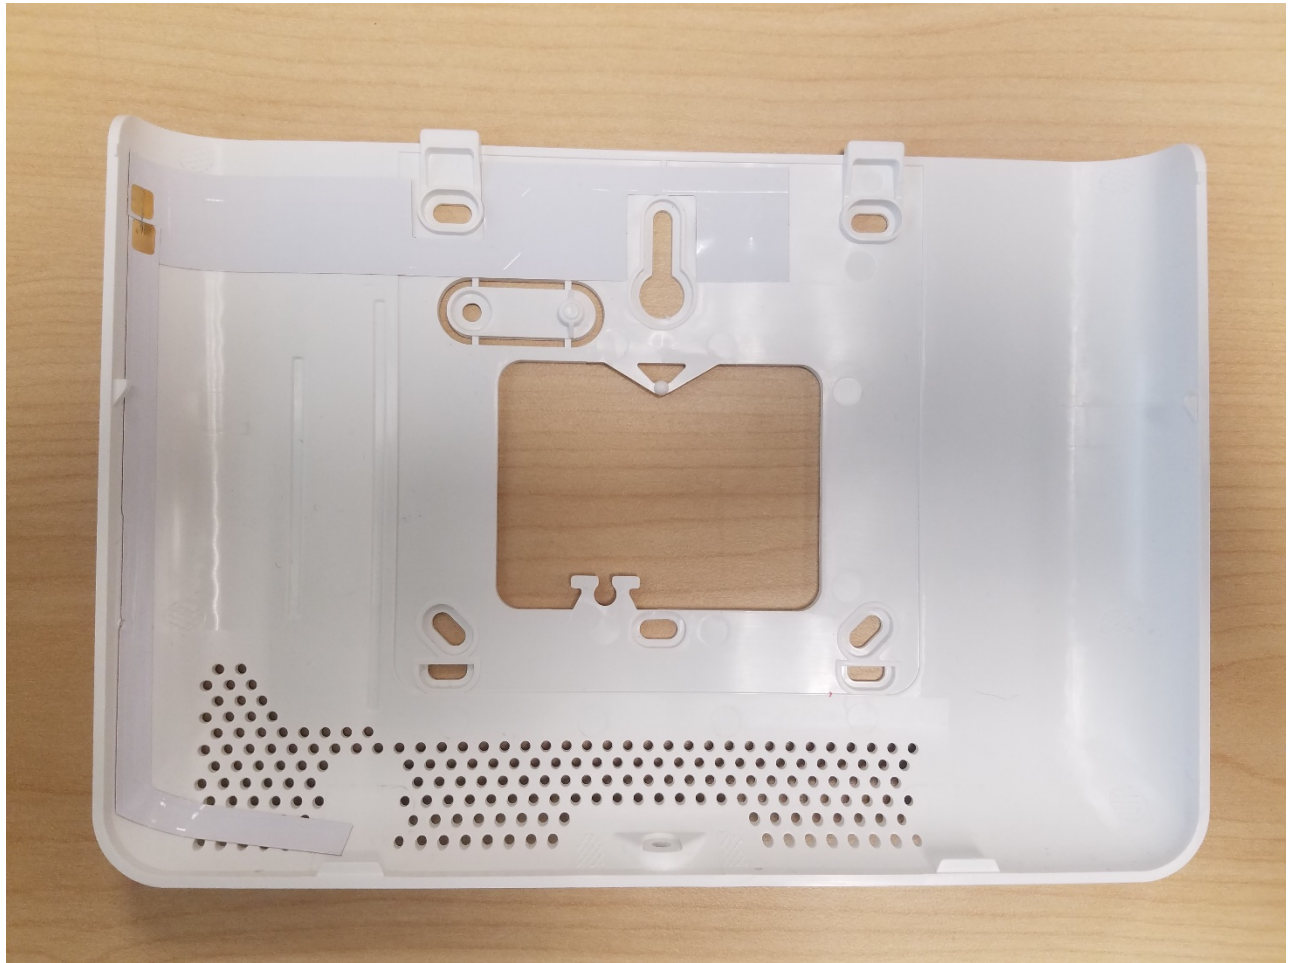

GRIP DEFENDER EXTERNAL PHOTOS

EXTERIOR

FRONT

REAR WITH MOUNTING PLATE

REAR WITHOUT MOUNTING PLATE

INTERIOR MOUNTING PLATE

REAR PANEL WITHOUT MOUNTING PLATE, BATTERY REMOVED

BATTERY

TOP

BOTTOM

POWER ADAPTER

TOP

BOTTOM