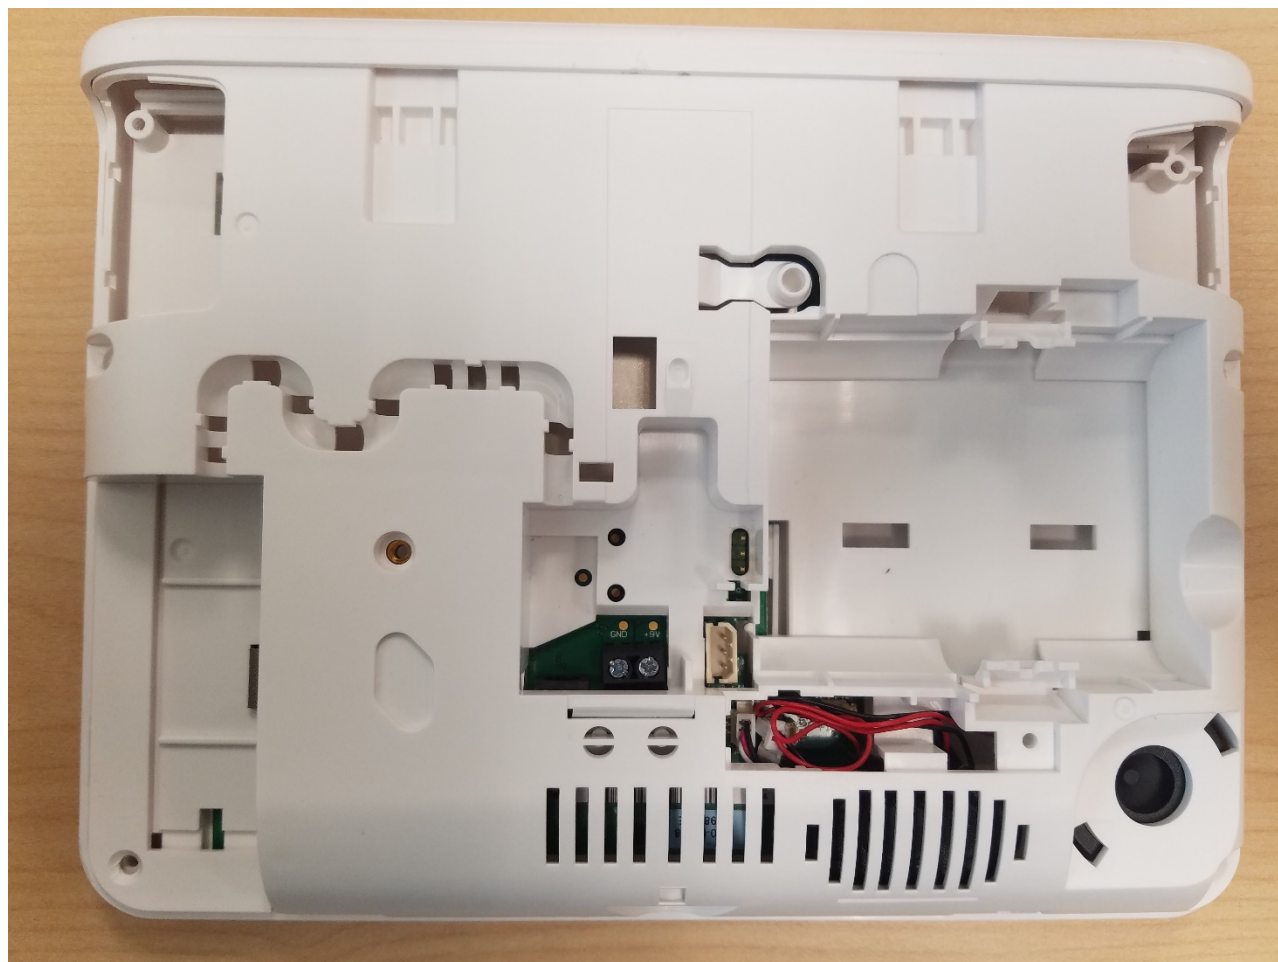

GRIP DEFENDER EXTERNAL PHOTOS

EXTERIOR

FRONT

REAR WITH MOUNTING PLATE

REAR WITHOUT MOUNTING PLATE

INTERIOR MOUNTING PLATE

REAR PANEL WITHOUT MOUNTING PLATE, BATTERY REMOVED

BATTERY

TOP

BOTTOM

POWER ADAPTER

TOP

BOTTOM