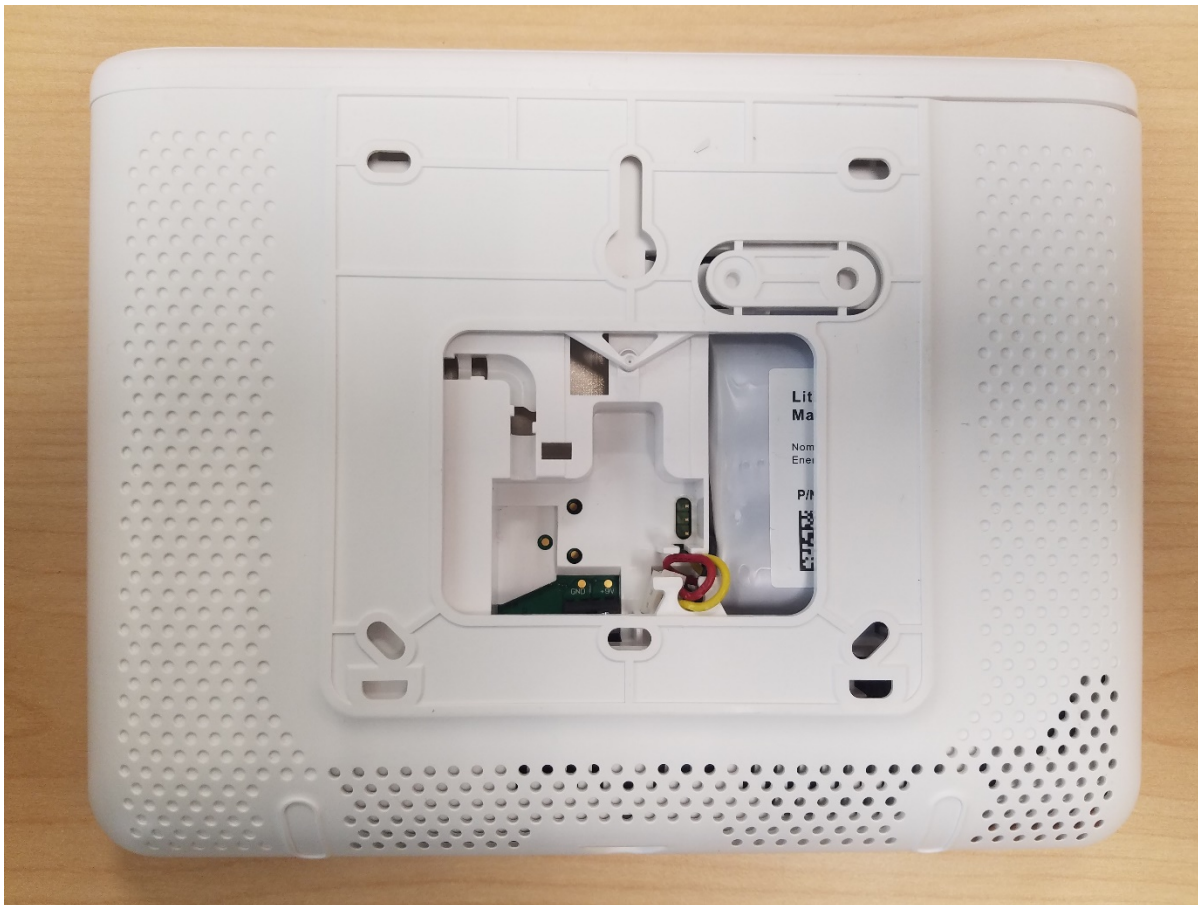

GRIP DEFENDER EXTERNAL PHOTOS

EXTERIOR

FRONT

REAR WITH MOUNTING PLATE

REAR WITHOUT MOUNTING PLATE

INTERIOR MOUNTING PLATE

REAR PANEL WITHOUT MOUNTING PLATE, BATTERY REMOVED

BATTERY

TOP

BOTTOM

POWER ADAPTER

TOP

BOTTOM