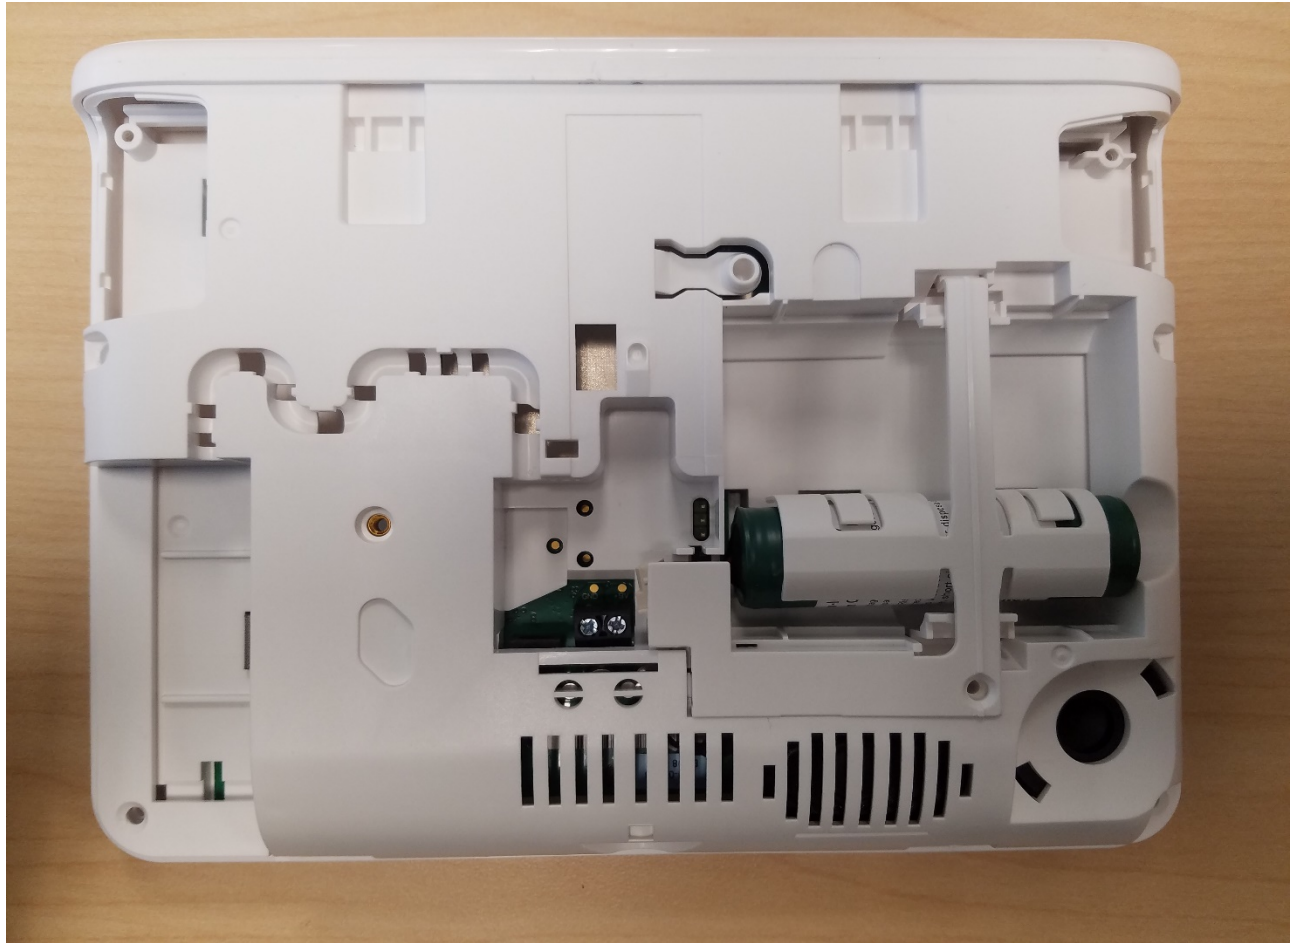

GRIP DEFENDER EXTERNAL PHOTOS

EXTERIOR

FRONT

REAR WITH MOUNTING PLATE

REAR WITHOUT MOUNTING PLATE

INTERIOR MOUNTING PLATE

REAR PANEL WITHOUT MOUNTING PLATE, BATTERY REMOVED

BATTERY

TOP

BOTTOM

POWER ADAPTER

TOP

BOTTOM