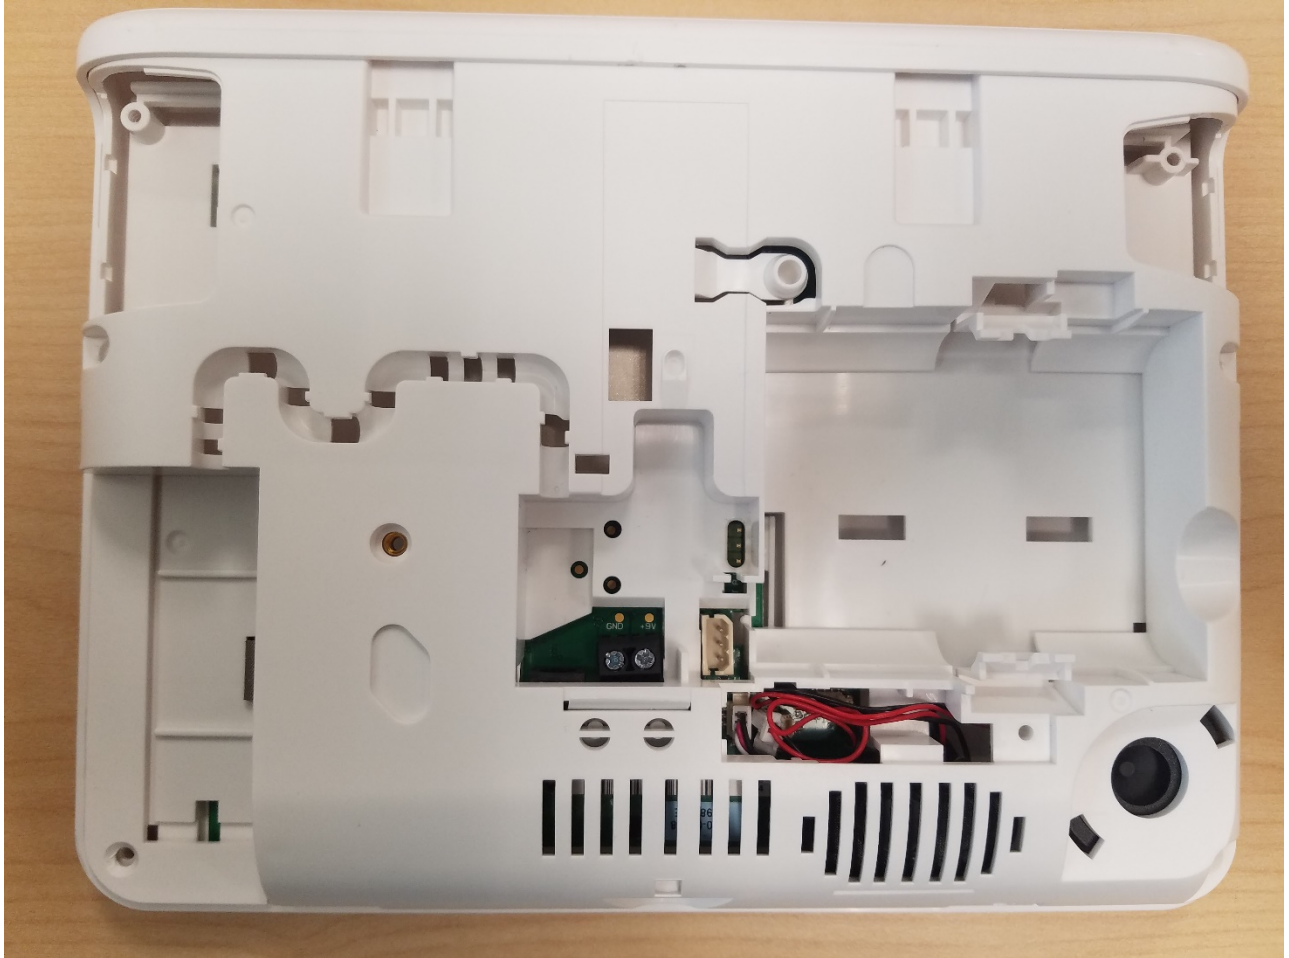

GRIP DEFENDER EXTERNAL PHOTOS

EXTERIOR

FRONT

REAR WITH MOUNTING PLATE

REAR WITHOUT MOUNTING PLATE

INTERIOR MOUNTING PLATE

REAR PANEL WITHOUT MOUNTING PLATE, BATTERY REMOVED

BATTERY

TOP

BOTTOM

POWER ADAPTER

TOP

BOTTOM