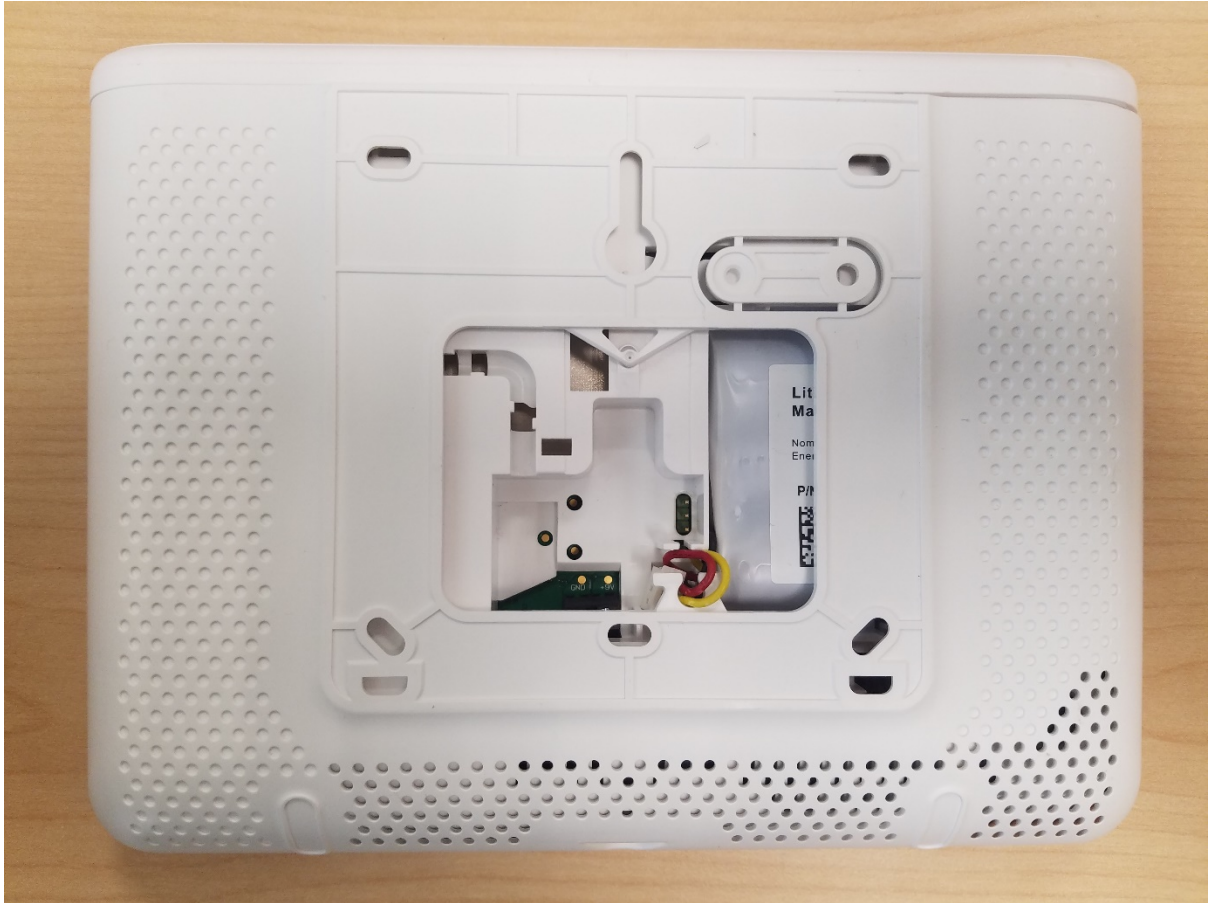

GRIP DEFENDER EXTERNAL PHOTOS

EXTERIOR

FRONT

REAR WITH MOUNTING PLATE

REAR WITHOUT MOUNTING PLATE

INTERIOR MOUNTING PLATE

REAR PANEL WITHOUT MOUNTING PLATE, BATTERY REMOVED

BATTERY

TOP

BOTTOM

POWER ADAPTER

TOP

BOTTOM