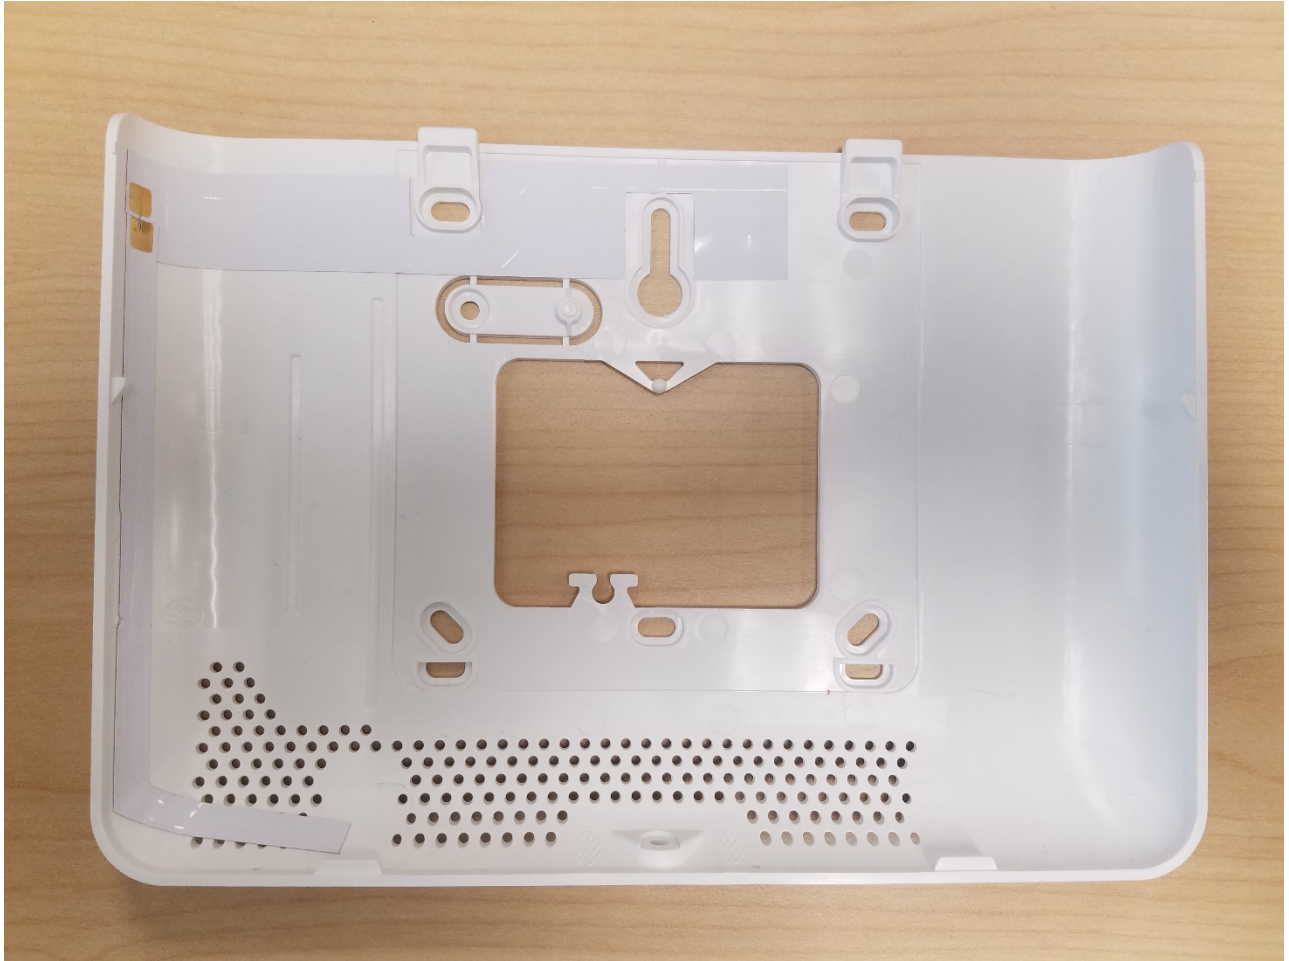

GRIP DEFENDER EXTERNAL PHOTOS

EXTERIOR

FRONT

REAR WITH MOUNTING PLATE

REAR WITHOUT MOUNTING PLATE

INTERIOR MOUNTING PLATE

REAR PANEL WITHOUT MOUNTING PLATE, BATTERY REMOVED

BATTERY

TOP

BOTTOM

POWER ADAPTER

TOP

BOTTOM